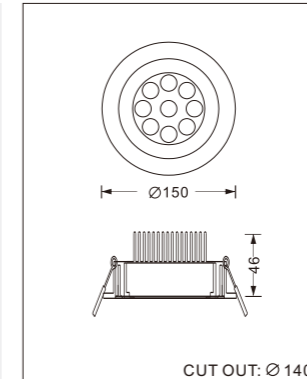

LED DOWNLIGHT

LED

Description:

High output CREE 18W/27W LED downlight, pure aluminium, to replace existing halogen lighting systems in commercial or residential applications.

Data:

High output CREE 18W/27W LED, 700mA, Constant Current, custom aluminium heat sink, Dimmable with leading, trailing and universal dimmer.

LED DOWNLIGHT

CREE	700mA	WW=1000lm DL=1150lm	IP 20			
------	-------	------------------------	----------	--	--	--

MODEL	Watts	LED Colour	Beam angle
TZ-DL002/WW	18W	2700K	25° 40°
TZ-DL002/DL	18W	6400K	25° 40°

CREE	700mA	WW=1550lm DL=1700lm	IP 20			
------	-------	------------------------	----------	--	--	--

MODEL	Watts	LED Colour	Beam angle
TZ-DL001/WW	27W	2700K	25° 40°
TZ-DL001/DL	27W	6400K	25° 40°

Colour: matt white, black, aluminium