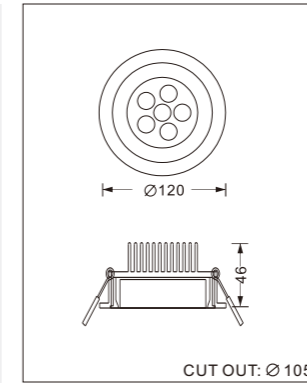

LED DOWNLIGHT

LED

Description:

High output CREE 18W/27W LED downlight, pure aluminium, to replace existing halogen lighting systems in commercial or residential applications.

Data:

High output CREE 18W/27W LED, 700mA, Constant Current, custom aluminium heat sink, Dimmable with leading, trailing and universal dimmer.

LED DOWNLIGHT

CREE	700mA	WW=1000lm DL=1150lm	IP 20			
------	-------	------------------------	----------	--	--	--

MODEL	Watts	LED Colour	Beam angle
TZ-DL002/WW	18W	2700K	25° 40°
TZ-DL002/DL	18W	6400K	25° 40°

CREE	700mA	WW=1550lm DL=1700lm	IP 20			
------	-------	------------------------	----------	--	--	--

MODEL	Watts	LED Colour	Beam angle
TZ-DL001/WW	27W	2700K	25° 40°
TZ-DL001/DL	27W	6400K	25° 40°

Colour: matt white, black, aluminium