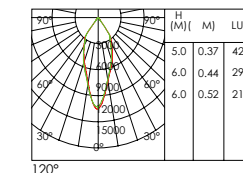

Model	Power	Colour	Lumen	CRI(>)	CCT
TZ-HB001	100W	Silver	6960lm	>80	3000K
TZ-HB001	100W	Silver	7700lm	>80	5000K

**Product Features:**

- 100W LED High Bay.
- Die-cast Aluminium Heat sink, Philips 3030 chip.
- Meanwell driver very high lumen output.
- Suitable for warehouse, industrial, supermarkets, etc.

Model	Power	Colour	Lumen	CRI(>)	CCT
TZ-HB001A	150W	Silver	9040lm	>80	3000K
TZ-HB001A	150W	Silver	11800lm	>80	5000K

**Product Features:**

- 150W LED High Bay.
- Die-cast Aluminium Heat sink, Philips 3030 chip.
- Meanwell driver very high lumen output.
- Suitable for warehouse, industrial, supermarkets, etc.