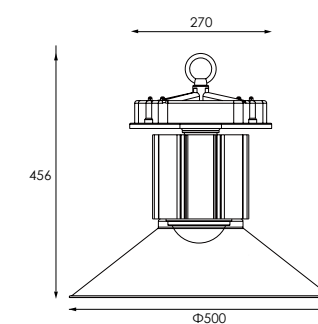

Model	Power	Colour	Lumen	CRI(>)	CCT
TZ-HB001	100W	Silver	6960lm	>80	3000K
TZ-HB001	100W	Silver	7700lm	>80	5000K

**Product Features:**

- 100W LED High Bay.
- Die-cast Aluminium Heat sink, Philips 3030 chip.
- Meanwell driver very high lumen output.
- Suitable for warehouse, industrial, supermarkets, etc.

Model	Power	Colour	Lumen	CRI(>)	CCT
TZ-HB001A	150W	Silver	9040lm	>80	3000K
TZ-HB001A	150W	Silver	11800lm	>80	5000K

**Product Features:**

- 150W LED High Bay.
- Die-cast Aluminium Heat sink, Philips 3030 chip.
- Meanwell driver very high lumen output.
- Suitable for warehouse, industrial, supermarkets, etc.