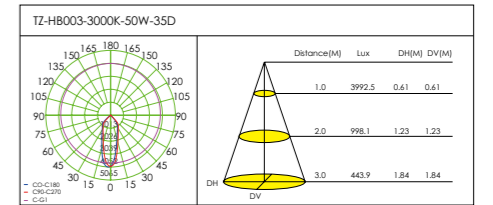

Model	Power	Colour	Lumen	CRI(>)	CCT
TZ-HB002	200W	Silver	16000lm	>80	3000K
TZ-HB002	200W	Silver	19500lm	>80	5000K

Model	Power	Colour	Lumen	CRI(>)	CCT
TZ-HB003	50W	White	4500lm	>80	3000K
TZ-HB003	50W	White	5000lm	>80	5000K

Product Features:

- 200W LED High Bay.
- Die-cast Aluminium Heat sink, Philips 3030 chip.
- Meanwell driver very high lumen output.
- Suitable for warehouse, industrial, supermarkets, etc.