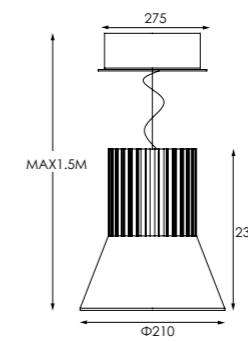

Model	Power	Colour	Lumen	CRI(>)	CCT
TZ-HB003	50W	White	4500lm	>80	3000K
TZ-HB003	50W	White	5000lm	>80	5000K

Product Features:

- 200W LED High Bay.
- Die-cast Aluminium Heat sink, Philips 3030 chip.
- Meanwell driver very high lumen output.
- Suitable for warehouse, industrial, supermarkets, etc.