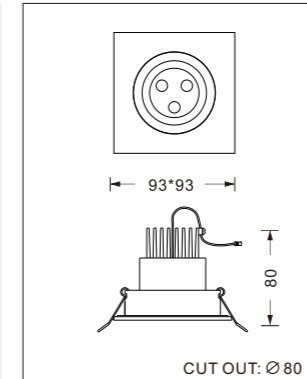

LED DOWNLIGHT

LED DOWNLIGHT

CREE	700mA	WW=600lm DL=700lm	IP 44			Dimmable
------	-------	----------------------	----------	--	--	----------

MODEL	Watts	LED Colour	Beam angle
TZ-DL003/WW	9W	2700K	60°
TZ-DL003/DL	9W	6400K	60°

CREE	700mA	WW=600lm DL=700lm	IP 44			Dimmable
------	-------	----------------------	----------	--	--	----------

MODEL	Watts	LED Colour	Beam angle
TZ-DL003A/WW	9W	2700K	60°
TZ-DL003A/DL	9W	6400K	60°

Colour: matt white, black, aluminium

LED

Description:

High output CREE 9W LED downlight, pure aluminium, low glare, to replace existing halogen lighting systems in commercial or residential applications.

Data:

High output CREE 9W LED, 700mA, constant current custom aluminium heat sink, dimmable driver with leading, trailing & universal dimmer