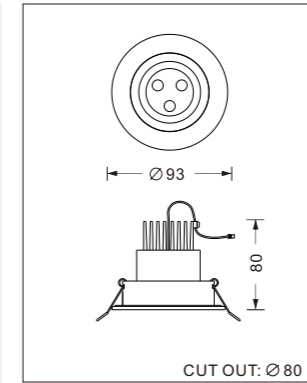

LED DOWNLIGHT

LED DOWNLIGHT

CREE	700mA	WW=600lm DL=700lm	IP 44			Dimmable
------	-------	----------------------	----------	--	--	----------

MODEL	Watts	LED Colour	Beam angle
TZ-DL003/WW	9W	2700K	60°
TZ-DL003/DL	9W	6400K	60°

CREE	700mA	WW=600lm DL=700lm	IP 44			Dimmable
------	-------	----------------------	----------	--	--	----------

MODEL	Watts	LED Colour	Beam angle
TZ-DL003A/WW	9W	2700K	60°
TZ-DL003A/DL	9W	6400K	60°

Colour: matt white, black, aluminium

LED

Description:

High output CREE 9W LED downlight, pure aluminium, low glare, to replace existing halogen lighting systems in commercial or residential applications.

Data:

High output CREE 9W LED, 700mA, constant current custom aluminium heat sink, dimmable driver with leading, trailing & universal dimmer