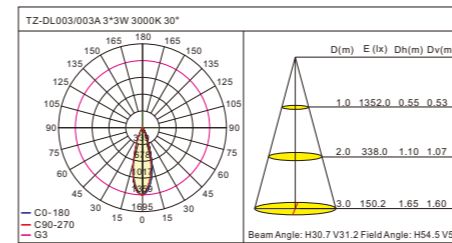

LED DOWNLIGHT

LED DOWNLIGHT

CREE	700mA	WW=600lm DL=700lm	IP 44			Dimmable
------	-------	----------------------	----------	--	--	----------

MODEL	Watts	LED Colour	Beam angle
TZ-DL003/WW	9W	2700K	60°
TZ-DL003/DL	9W	6400K	60°

CREE	700mA	WW=600lm DL=700lm	IP 44			Dimmable
------	-------	----------------------	----------	--	--	----------

MODEL	Watts	LED Colour	Beam angle
TZ-DL003A/WW	9W	2700K	60°
TZ-DL003A/DL	9W	6400K	60°

Colour: matt white, black, aluminium