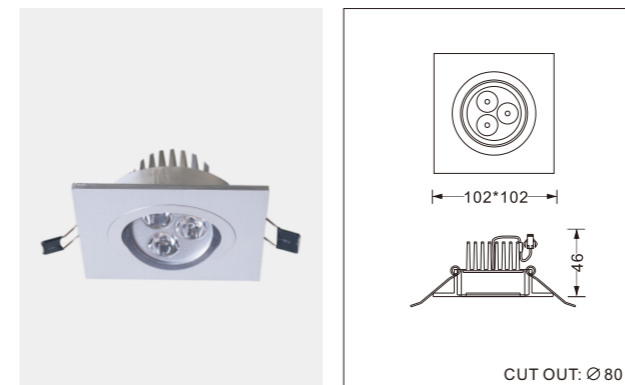

LED DOWNLIGHT KITS

LED

Description:

High output 9W LED downlight, pure aluminium, low glare, to replace existing halogen lighting systems in commercial or residential applications.

Data:

High output 9W LED, 700mA, constant current custom aluminium heat sink, dimmable driver with leading, trailing & universal dimmer

LED DOWNLIGHT KITS

| | | | | | | |
|--------------|--------------|-------------------|----------------------|----------|--|--|
| BRIDGELUX | 700mA | Dimmable | WW=400lm DL=460lm | IP 20 | | |
| MODEL | Watts | LED Colour | Beam angle | | | |
| TZ-DL004/WW | 9W | 3000K | 45° | | | |
| TZ-DL004/DL | 9W | 5000K | 45° | | | |

| | | | | | | |
|--------------|--------------|-------------------|----------------------|----------|--|--|
| BRIDGELUX | 700mA | Dimmable | WW=400lm DL=460lm | IP 20 | | |
| MODEL | Watts | LED Colour | Beam angle | | | |
| TZ-DL005/WW | 9W | 3000K | 45° | | | |
| TZ-DL005/DL | 9W | 5000K | 45° | | | |

| | | | | | | |
|--------------|--------------|-------------------|----------------------|----------|--|--|
| BRIDGELUX | 700mA | Dimmable | WW=400lm DL=460lm | IP 20 | | |
| MODEL | Watts | LED Colour | Beam angle | | | |
| TZ-DL005A/WW | 9W | 3000K | 45° | | | |
| TZ-DL005A/DL | 9W | 5000K | 45° | | | |