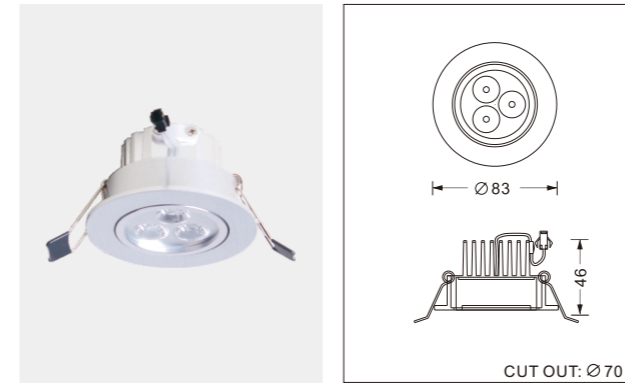

LED DOWNLIGHT KITS

LED

Description:

High output 9W LED downlight, pure aluminium, low glare, to replace existing halogen lighting systems in commercial or residential applications.

Data:

High output 9W LED, 700mA, constant current custom aluminium heat sink, dimmable driver with leading, trailing & universal dimmer

LED DOWNLIGHT KITS

| | | | | | | |
|--------------|--------------|-------------------|----------------------|----------|--|--|
| BRIDGELUX | 700mA | Dimmable | WW=400lm DL=460lm | IP 20 | | |
| MODEL | Watts | LED Colour | Beam angle | | | |
| TZ-DL004/WW | 9W | 3000K | 45° | | | |
| TZ-DL004/DL | 9W | 5000K | 45° | | | |

| | | | | | | |
|--------------|--------------|-------------------|----------------------|----------|--|--|
| BRIDGELUX | 700mA | Dimmable | WW=400lm DL=460lm | IP 20 | | |
| MODEL | Watts | LED Colour | Beam angle | | | |
| TZ-DL005/WW | 9W | 3000K | 45° | | | |
| TZ-DL005/DL | 9W | 5000K | 45° | | | |

| | | | | | | |
|--------------|--------------|-------------------|----------------------|----------|--|--|
| BRIDGELUX | 700mA | Dimmable | WW=400lm DL=460lm | IP 20 | | |
| MODEL | Watts | LED Colour | Beam angle | | | |
| TZ-DL005A/WW | 9W | 3000K | 45° | | | |
| TZ-DL005A/DL | 9W | 5000K | 45° | | | |