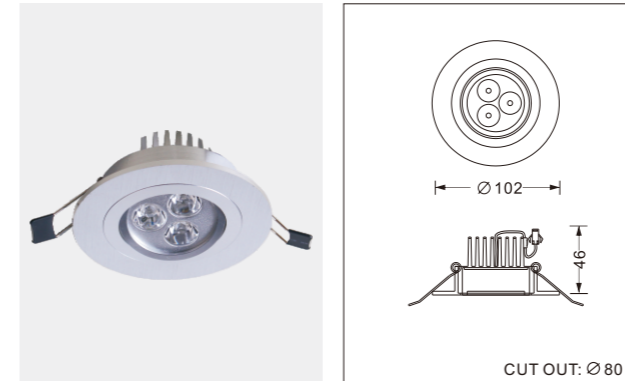

LED DOWNLIGHT KITS

LED

Description:

High output 9W LED downlight, pure aluminium, low glare, to replace existing halogen lighting systems in commercial or residential applications.

Data:

High output 9W LED, 700mA, constant current custom aluminium heat sink, dimmable driver with leading, trailing & universal dimmer

LED DOWNLIGHT KITS

| | | | | | | |
|--------------|--------------|-------------------|----------------------|----------|--|--|
| BRIDGELUX | 700mA | Dimmable | WW=400lm DL=460lm | IP 20 | | |
| MODEL | Watts | LED Colour | Beam angle | | | |
| TZ-DL004/WW | 9W | 3000K | 45° | | | |
| TZ-DL004/DL | 9W | 5000K | 45° | | | |

| | | | | | | |
|--------------|--------------|-------------------|----------------------|----------|--|--|
| BRIDGELUX | 700mA | Dimmable | WW=400lm DL=460lm | IP 20 | | |
| MODEL | Watts | LED Colour | Beam angle | | | |
| TZ-DL005/WW | 9W | 3000K | 45° | | | |
| TZ-DL005/DL | 9W | 5000K | 45° | | | |

| | | | | | | |
|--------------|--------------|-------------------|----------------------|----------|--|--|
| BRIDGELUX | 700mA | Dimmable | WW=400lm DL=460lm | IP 20 | | |
| MODEL | Watts | LED Colour | Beam angle | | | |
| TZ-DL005A/WW | 9W | 3000K | 45° | | | |
| TZ-DL005A/DL | 9W | 5000K | 45° | | | |