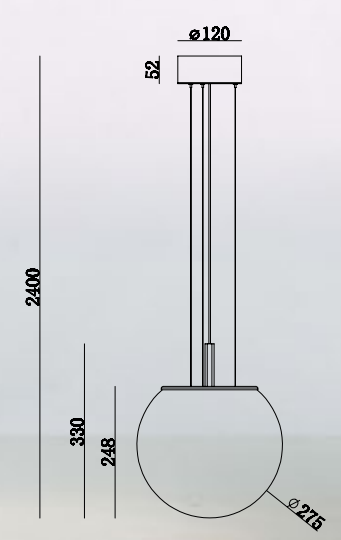

# BUBBLE

INVERT

POP

SIMPLE

CUP