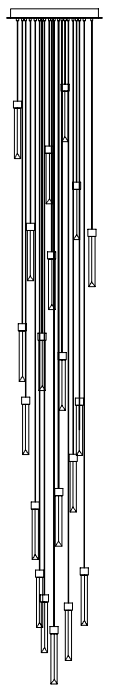

# AURORA PENDANT CATALOG NO.1

# TUBE

FROZEN

# FLOWING WATER

3000

650 (21)