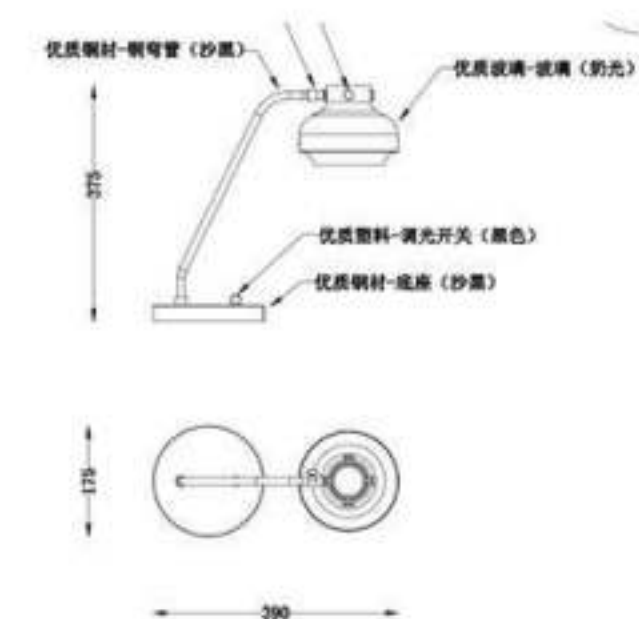

Bulb:LED 6W 3000K

MT8280-S

Size(mm):Lamp shadeD160mm

L390*W175*H375mm

Color: black+white

Material:metal+glass

Bulb:LED 6W 3000K

MT8284-1