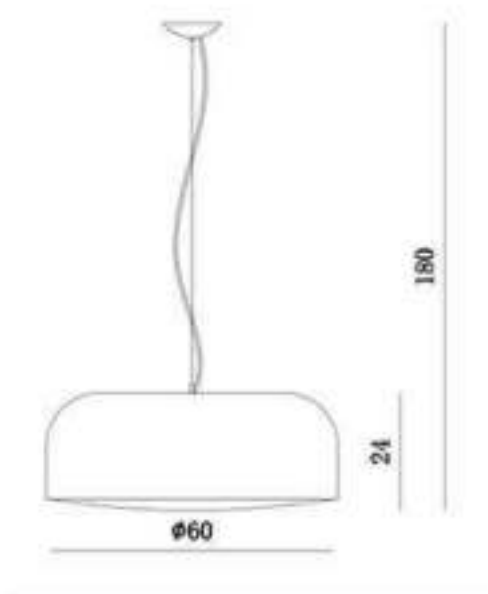

Bulb: LED 143W 2700K 24V

MX6099-850

Size(mm):D850*H2000MM

Color: Clear

Material:Glass+Crystal

Bulb: AR111x4x50W

MD7028-610

Size(mm):D610MM

Color: chrome

Material:304 Stainless steel

Bulb: 162xled beads0.24W

MT8279

Size(mm):L250*W130*H420MM

Color: gold+blue/gold+amber

Material:metal+glass

Bulb: E14 1xMax. 25W

MD7037-3-600

Size(mm):D600*H240MM

Color: White/Black

Material:Aluminium

Bulb: E27x3

ML7058-1

Size(mm):D600*H1730mm

Color: White/Black/Red