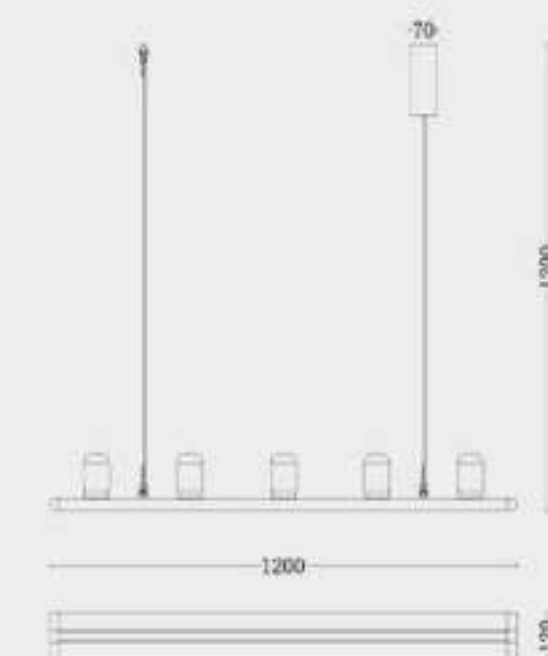

MD8306-900+3
MD8306-1200+5
MD8306-1500+5

Size: 900*120*150mm
Bulb: LED 18W 3000K (with 3 candlelights)
Size: 1200*120*150mm
Bulb: LED 26W 3000K (with 5 candlelights)
Size: 1500*120*150mm
Bulb: LED 32W 3000K (with 5 candlelights)
Material: aluminum+glass+Silicone
Color: Whaki Grey rust color