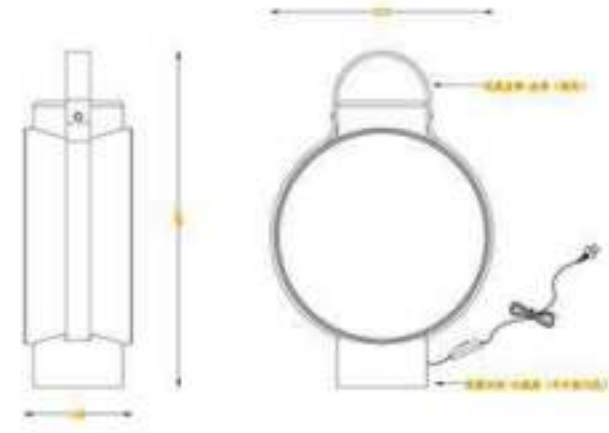

MT8232-L

Size(mm):L310*W150*H467MM

Color: Half white+brown

Material:Leather+wood

Bulb: LED 6W 3000K