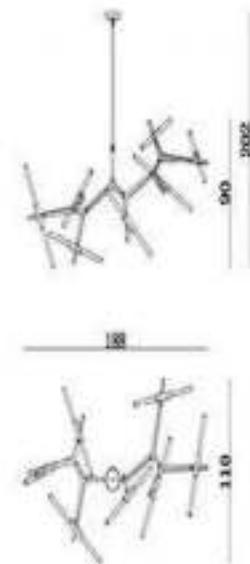

MD8058-14

Size(mm):L1880XW1100XH900MM

Color: Golden/Black/Chrome

Material:Aluminum+Glass

Bulb: G9*14