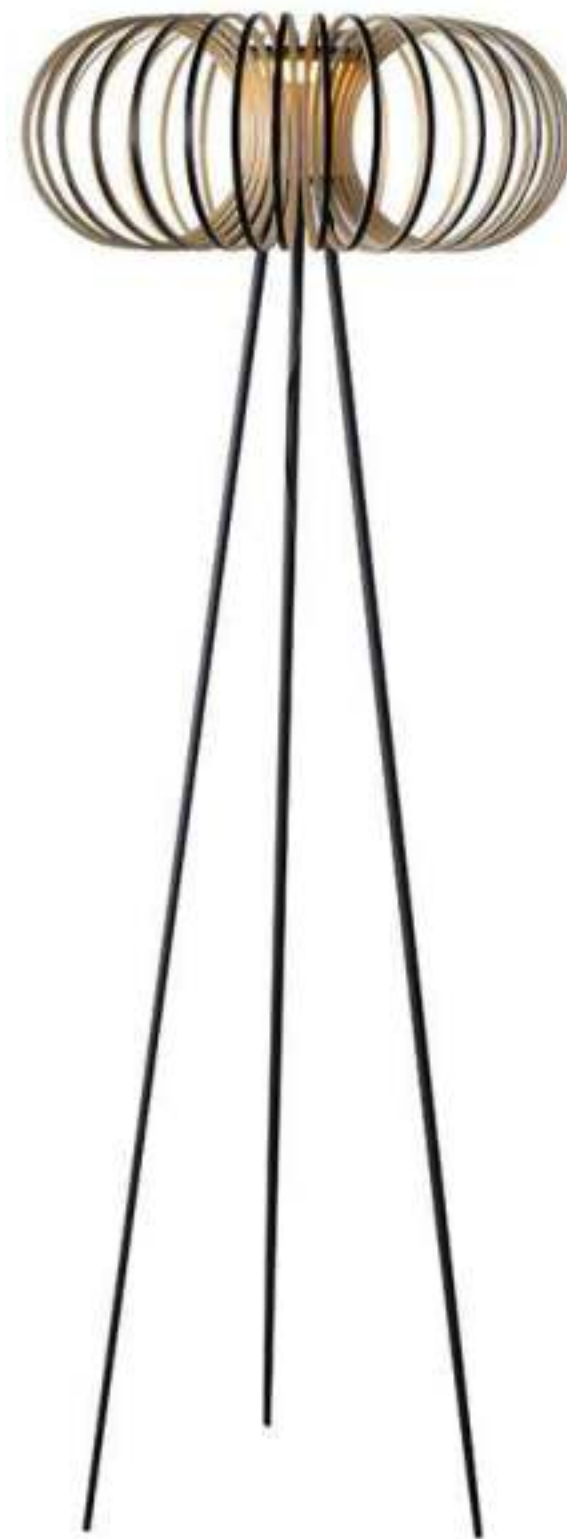

Bulb:LED 15W

MT8267

Size(mm):D390*H245MM

Color: Wood/black/white

Material:Wood+metal

Bulb:LED 10W 2800K

MD8265

Size(mm):D560*H300MM