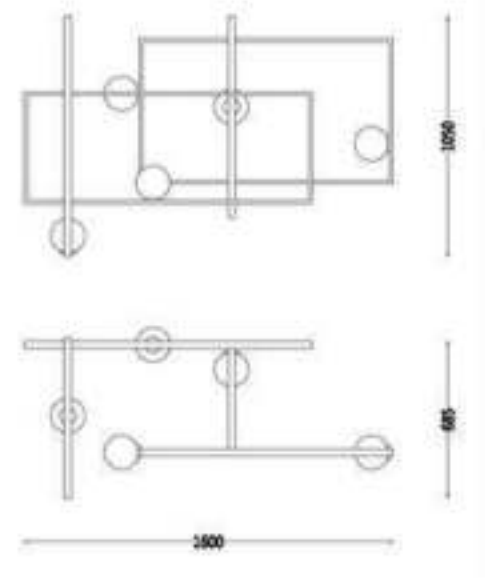

ML8142-400

Size(mm):D400*H1100-H1630MM

adjustable the high

MD8148-5-1600

Size(mm):L1600*W685*H1050MM

Color: Black+White Golden+White

Material:Carbon steel+Glass

Bulb:LED G9 5*3W