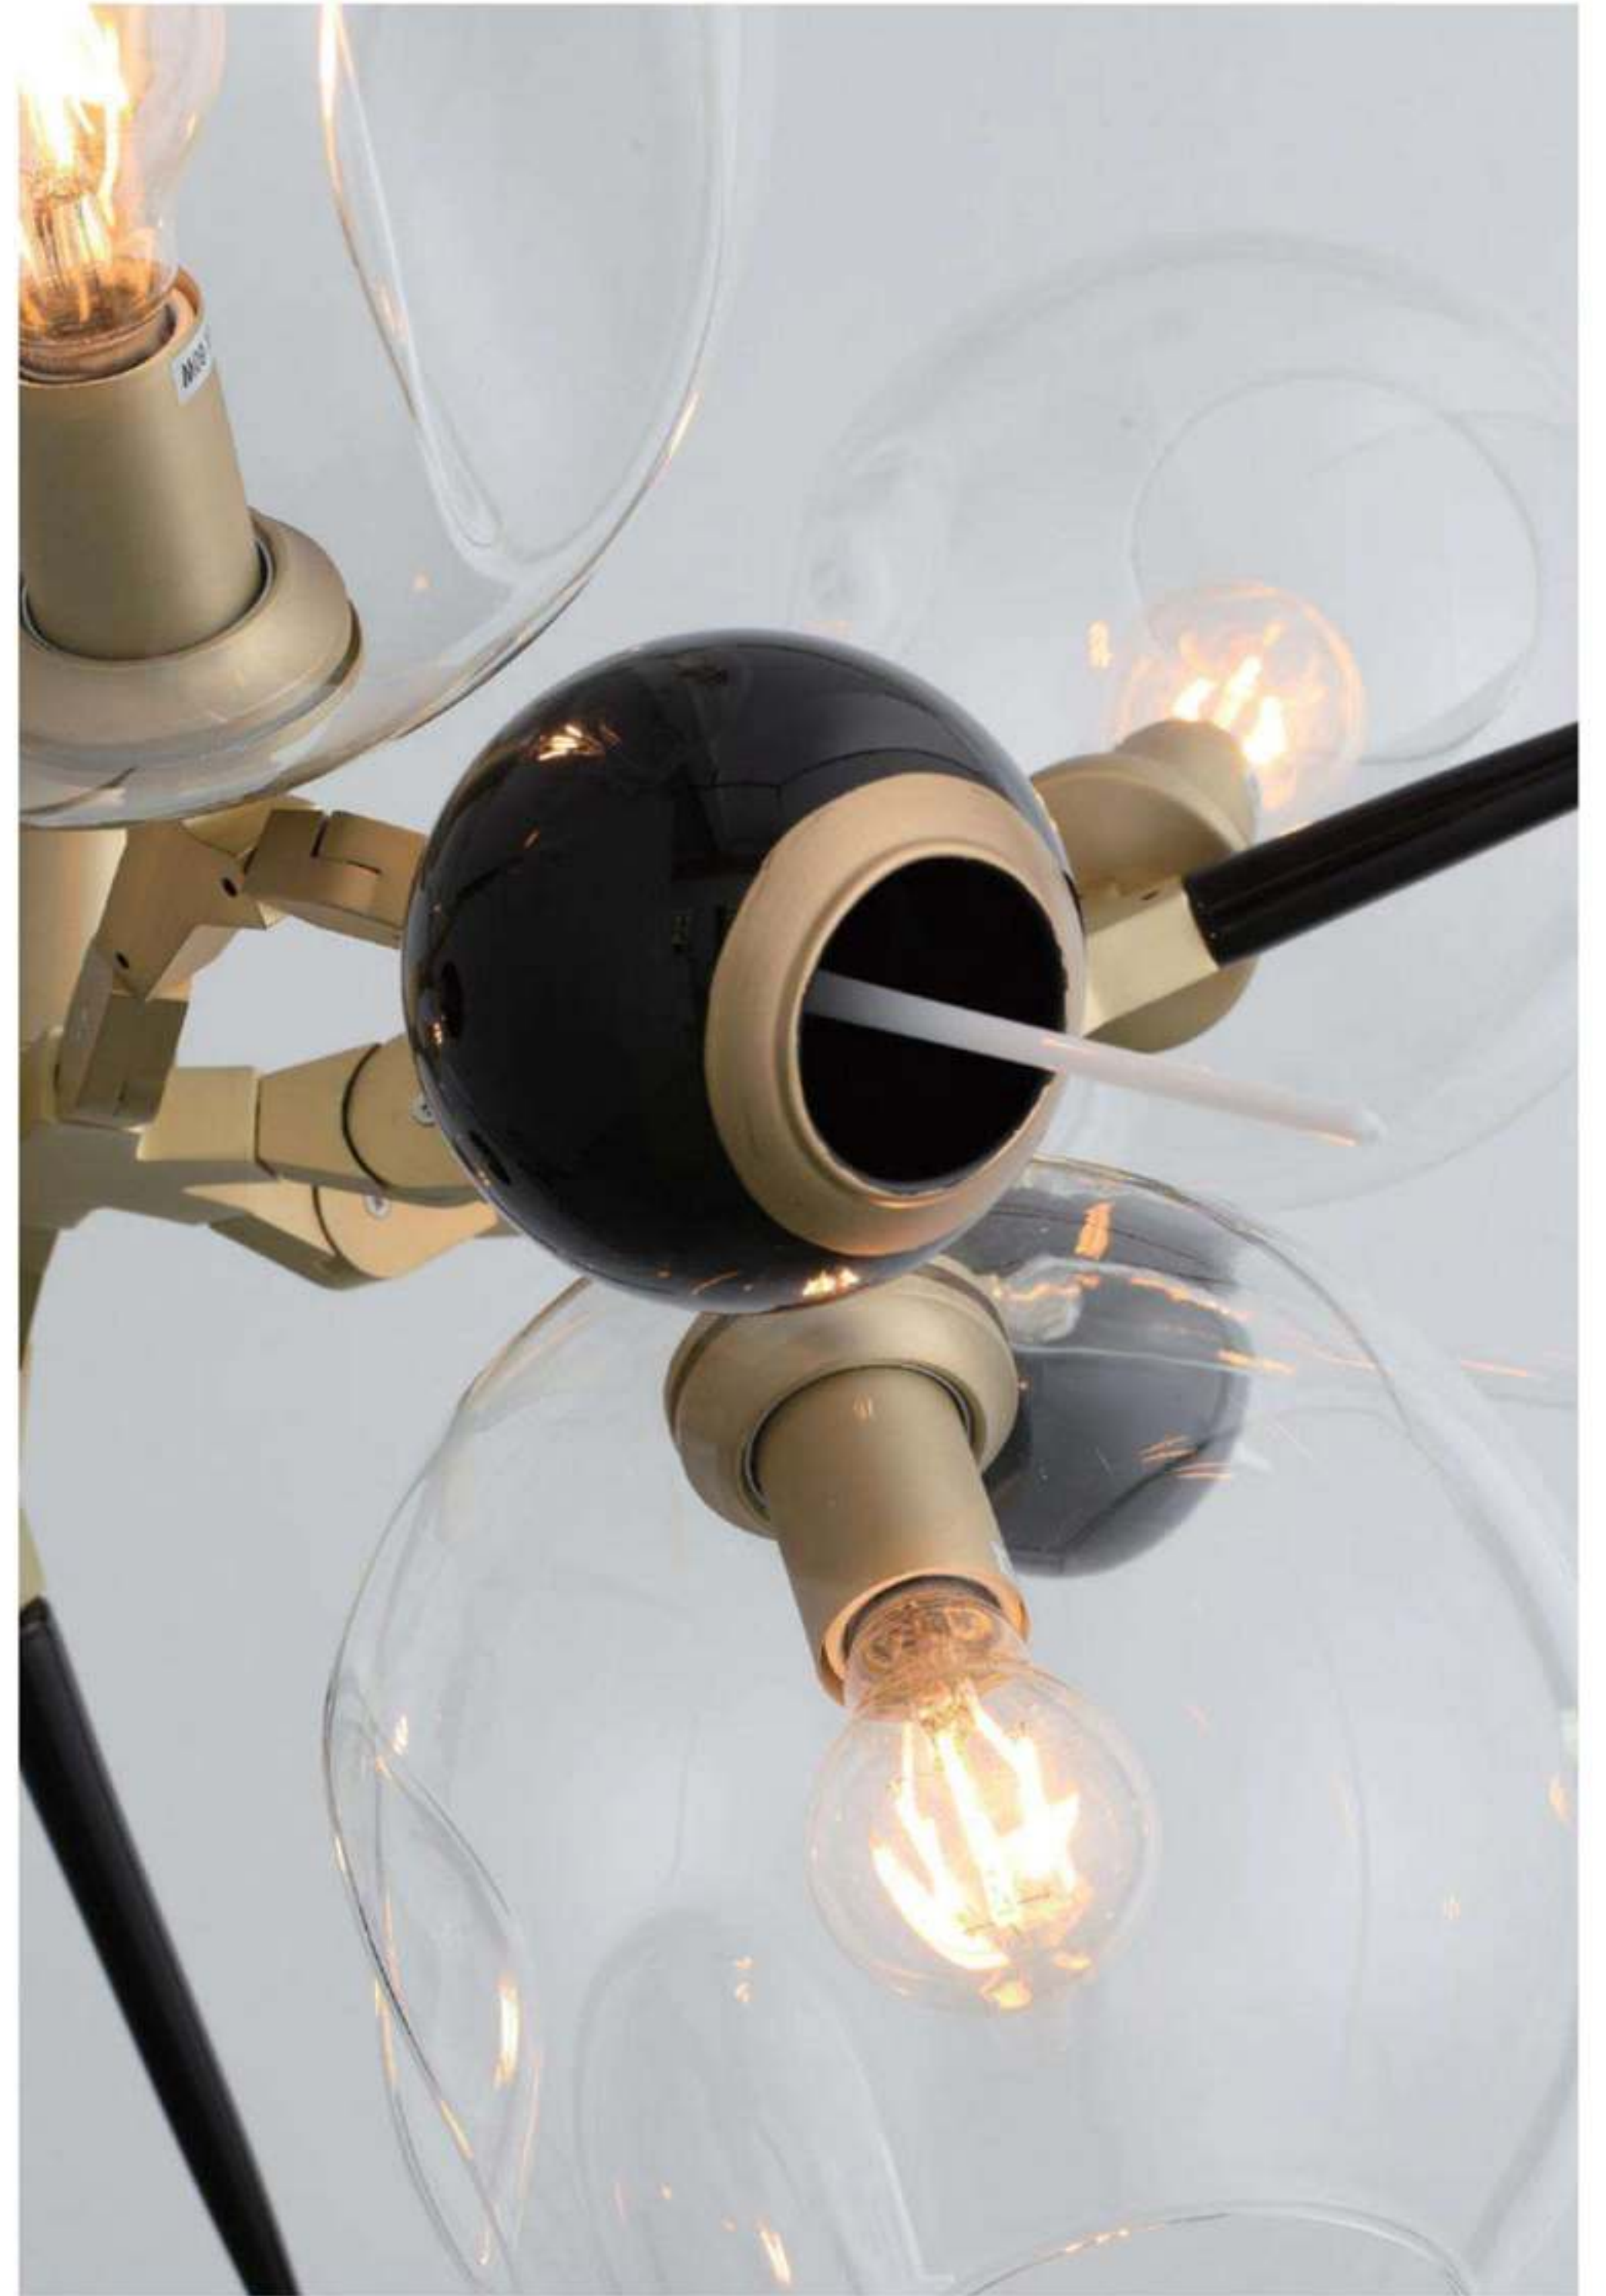

COLOR

Amber+Golden

MATERIAL

Glass+Metal

SIZE(MM)

D1080*H530,Included Stem H1860

SOCKET

E27 5*40W