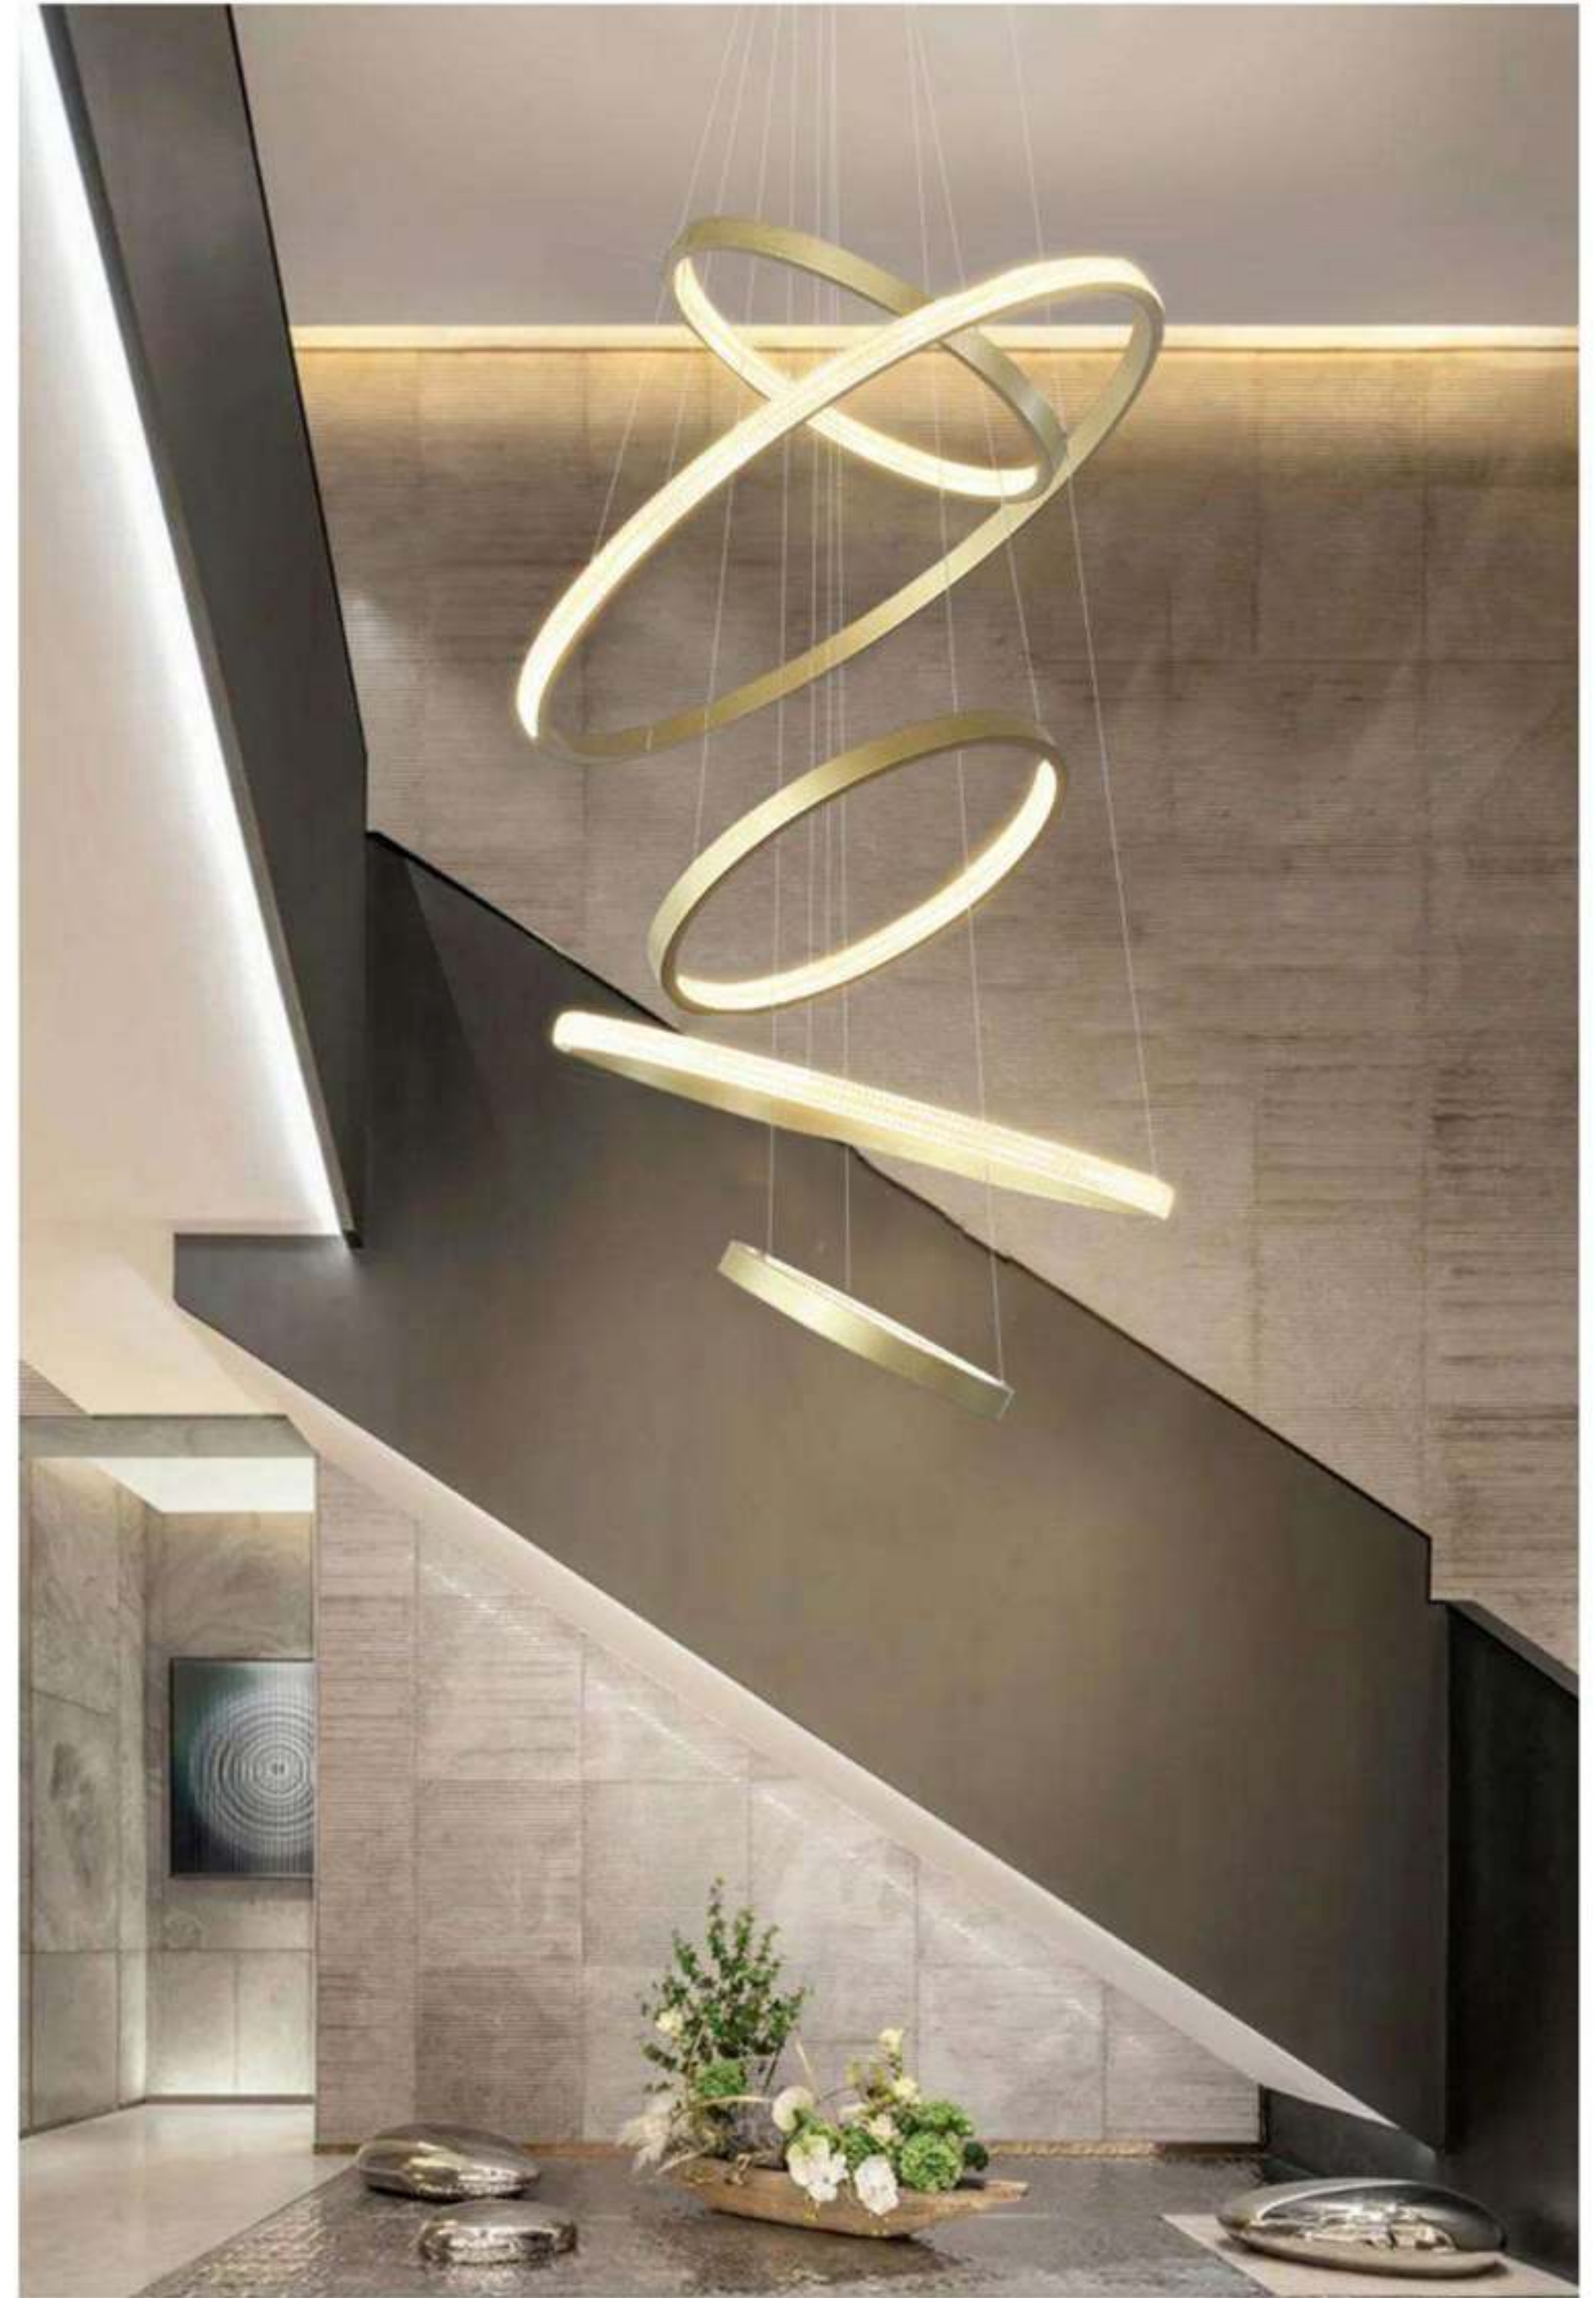

Color: Champagne/black/Stainless steel color

Material:Stainless steel+Acrylic

Bulb:LED 96*0.5W 2700K

MD8170-5C

Size(mm):600C+1000C+600C+800C+400C

Color: Golden

Material:Aluminium+Acrylic

Bulb:LED 243W 3000K