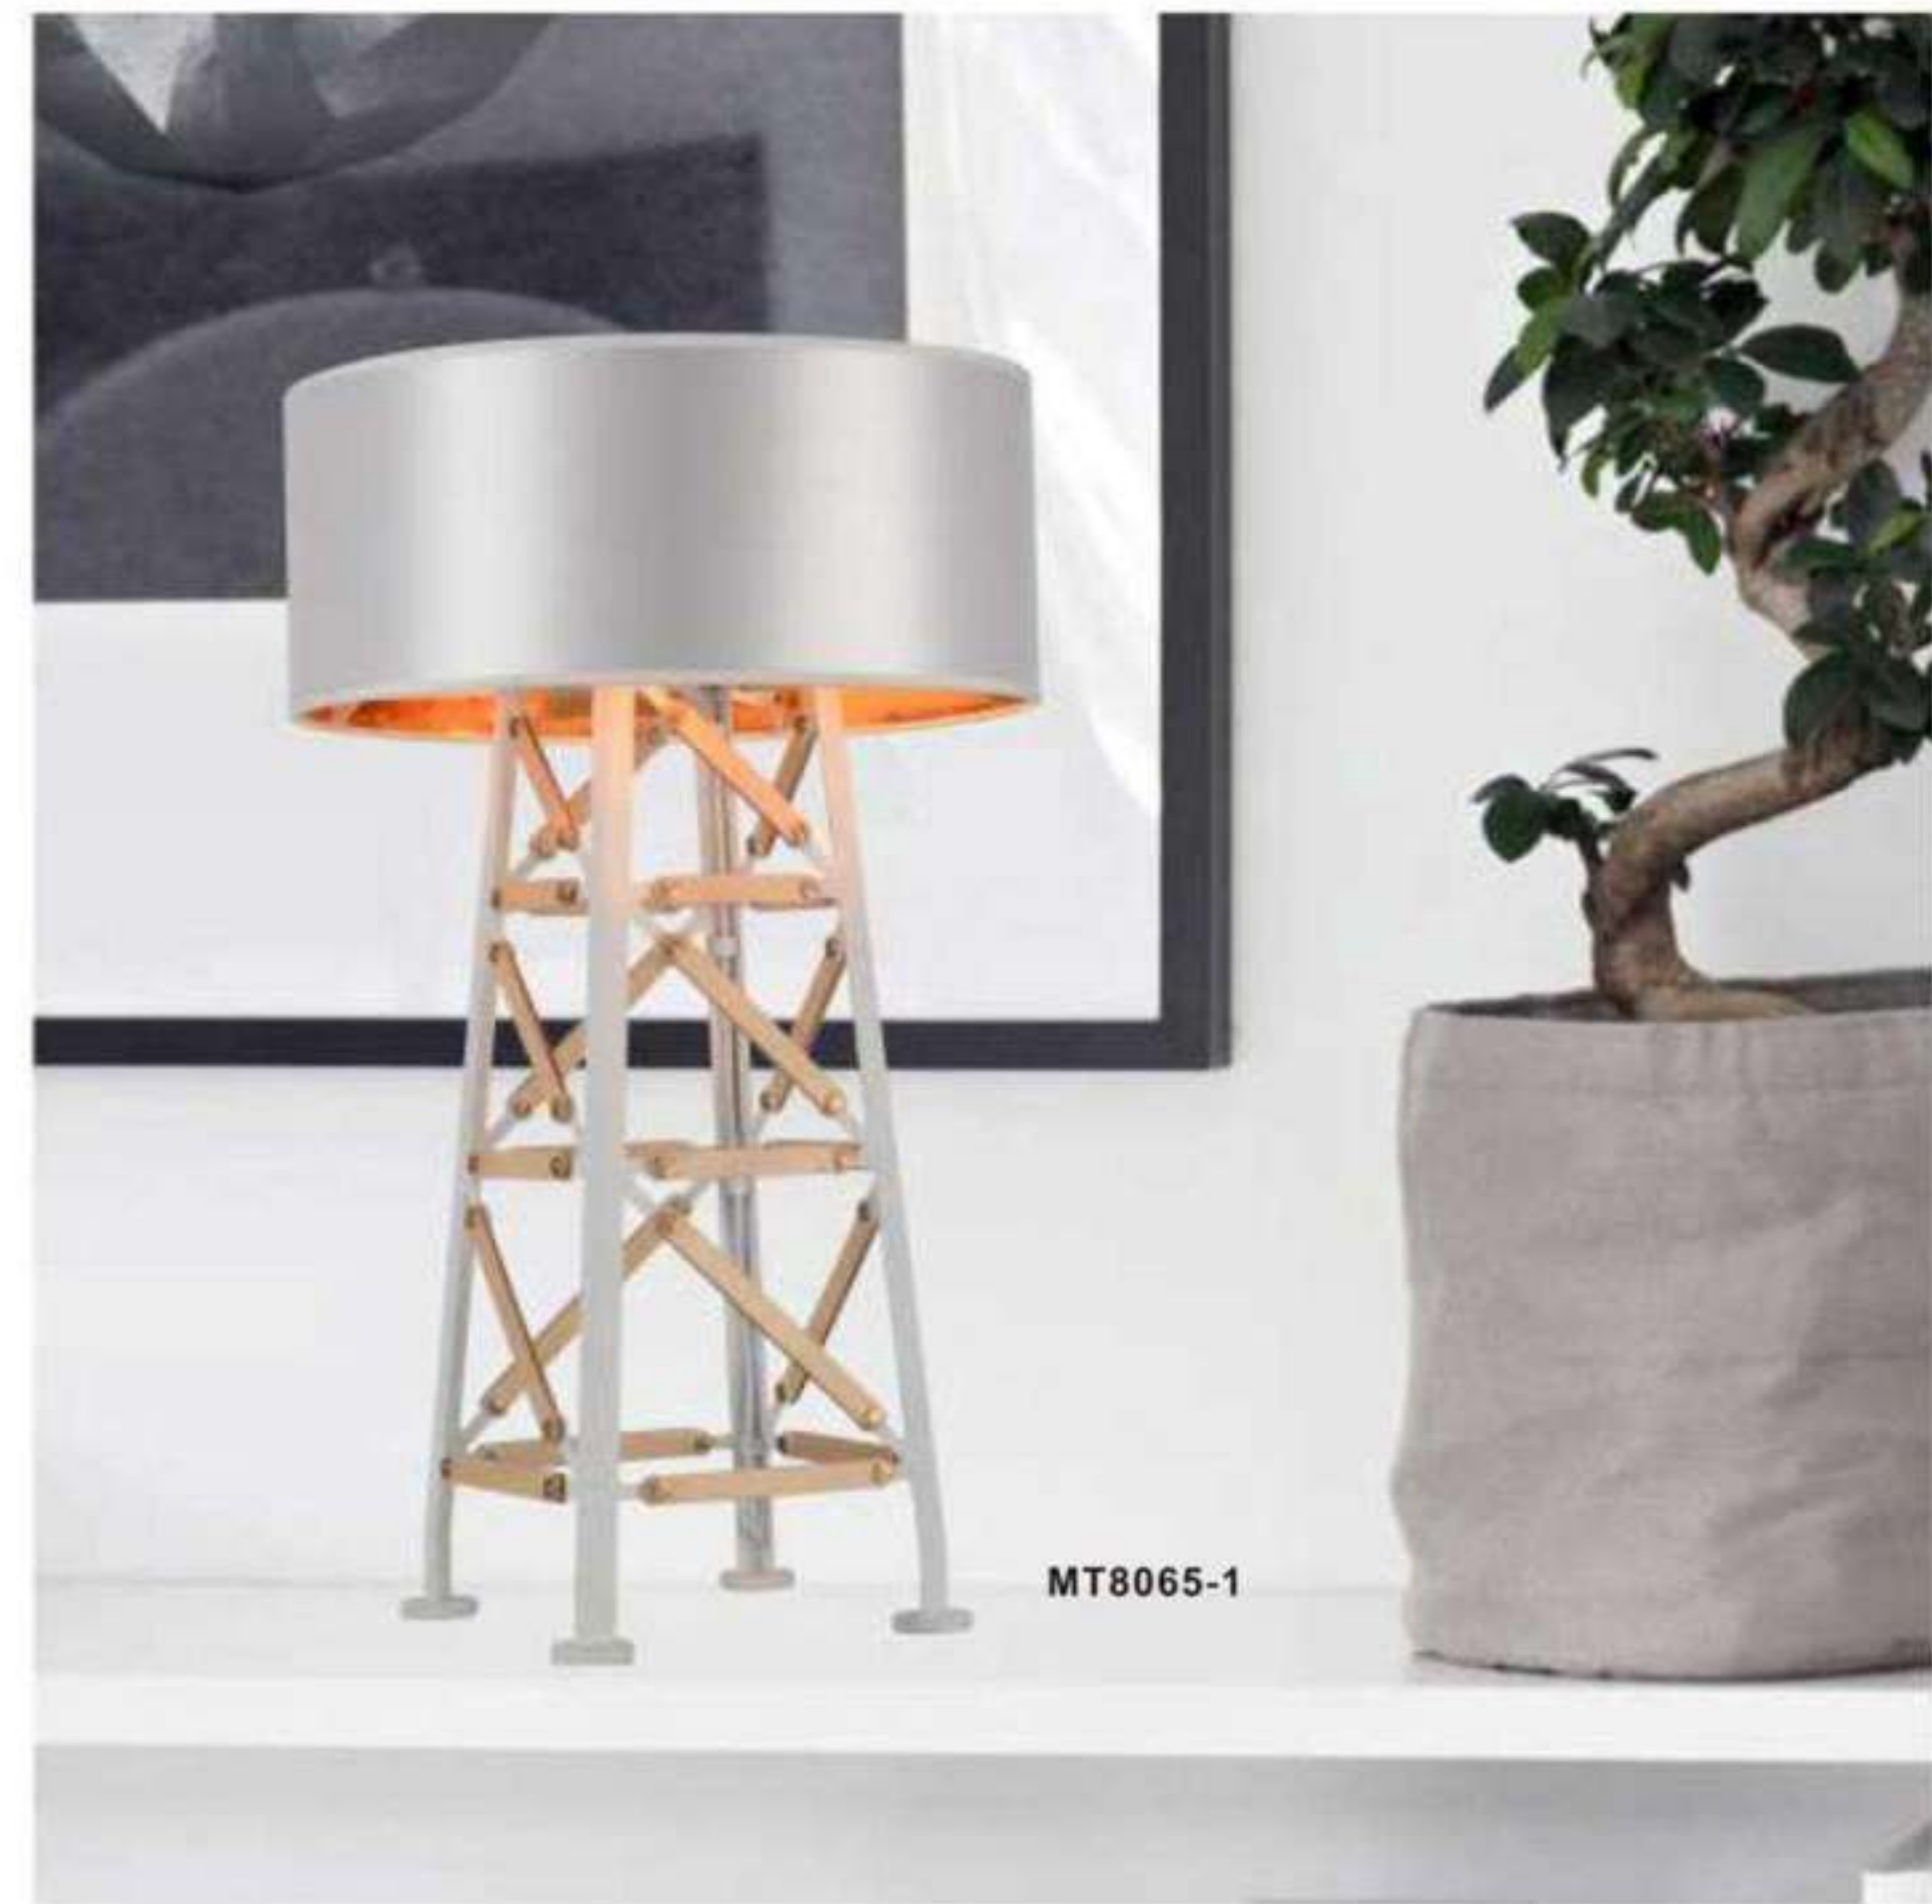

ML8065-1

MT8065-1

MT8065-1
Item Size: Ø 380mm H 620mm
Bulb: E27 3 x 60W
Material: Fabric+Carbon steel
Colour body: White, Blac