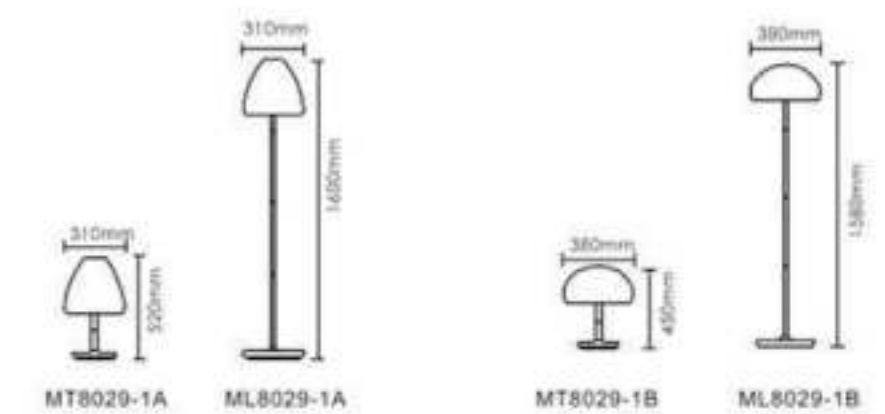

MD8019-1
Item Size: Ø 600mm H 1800mm
Bulb: E27 1x 60W
Material: Aluminium
Colour body: White, Black, Purple, Yellow

MT8029-1C
Item Size: Ø390mm H350mm
Bulb: E27 3 x 60W
Material: Aluminium+Wooden
Colour body:White

ML8029-1C
Item Size: Ø390mm H1430mm
Bulb: E27 3 x 60W
Material: Aluminium+Wooden
Colour body:White

MT8029-1A

Item Size: Ø310mm H520mm
 Bulb: E27 1 x 60W
 Material: Aluminium+Wooden
 Colour body:White

MT8029-1B

Item Size: Ø380mm H450mm
 Bulb: E27 1 x 60W
 Material: Aluminium+Wooden
 Colour body:White

ML8029-1A

Item Size: Ø310mm H1600mm
 Bulb: E27 1 x 60W
 Material: Aluminium+Wooden
 Colour body:White

ML8029-1B

Item Size: Ø380mm H1580mm
 Bulb: E27 1 x 60W
 Material: Aluminium+Wooden
 Colour body:White