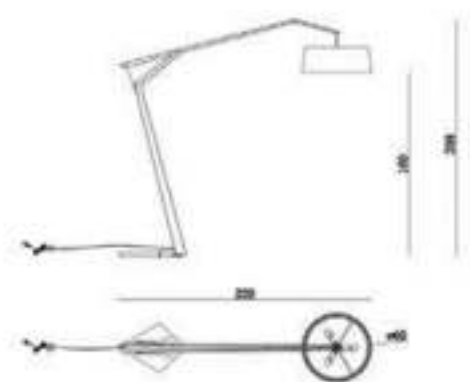

ML8123-3

Size(mm):LampshadeD600MM

L2200*H2080mm

Color: black/white

Material: Metal+Fabric

Bulb: E27 3*60W