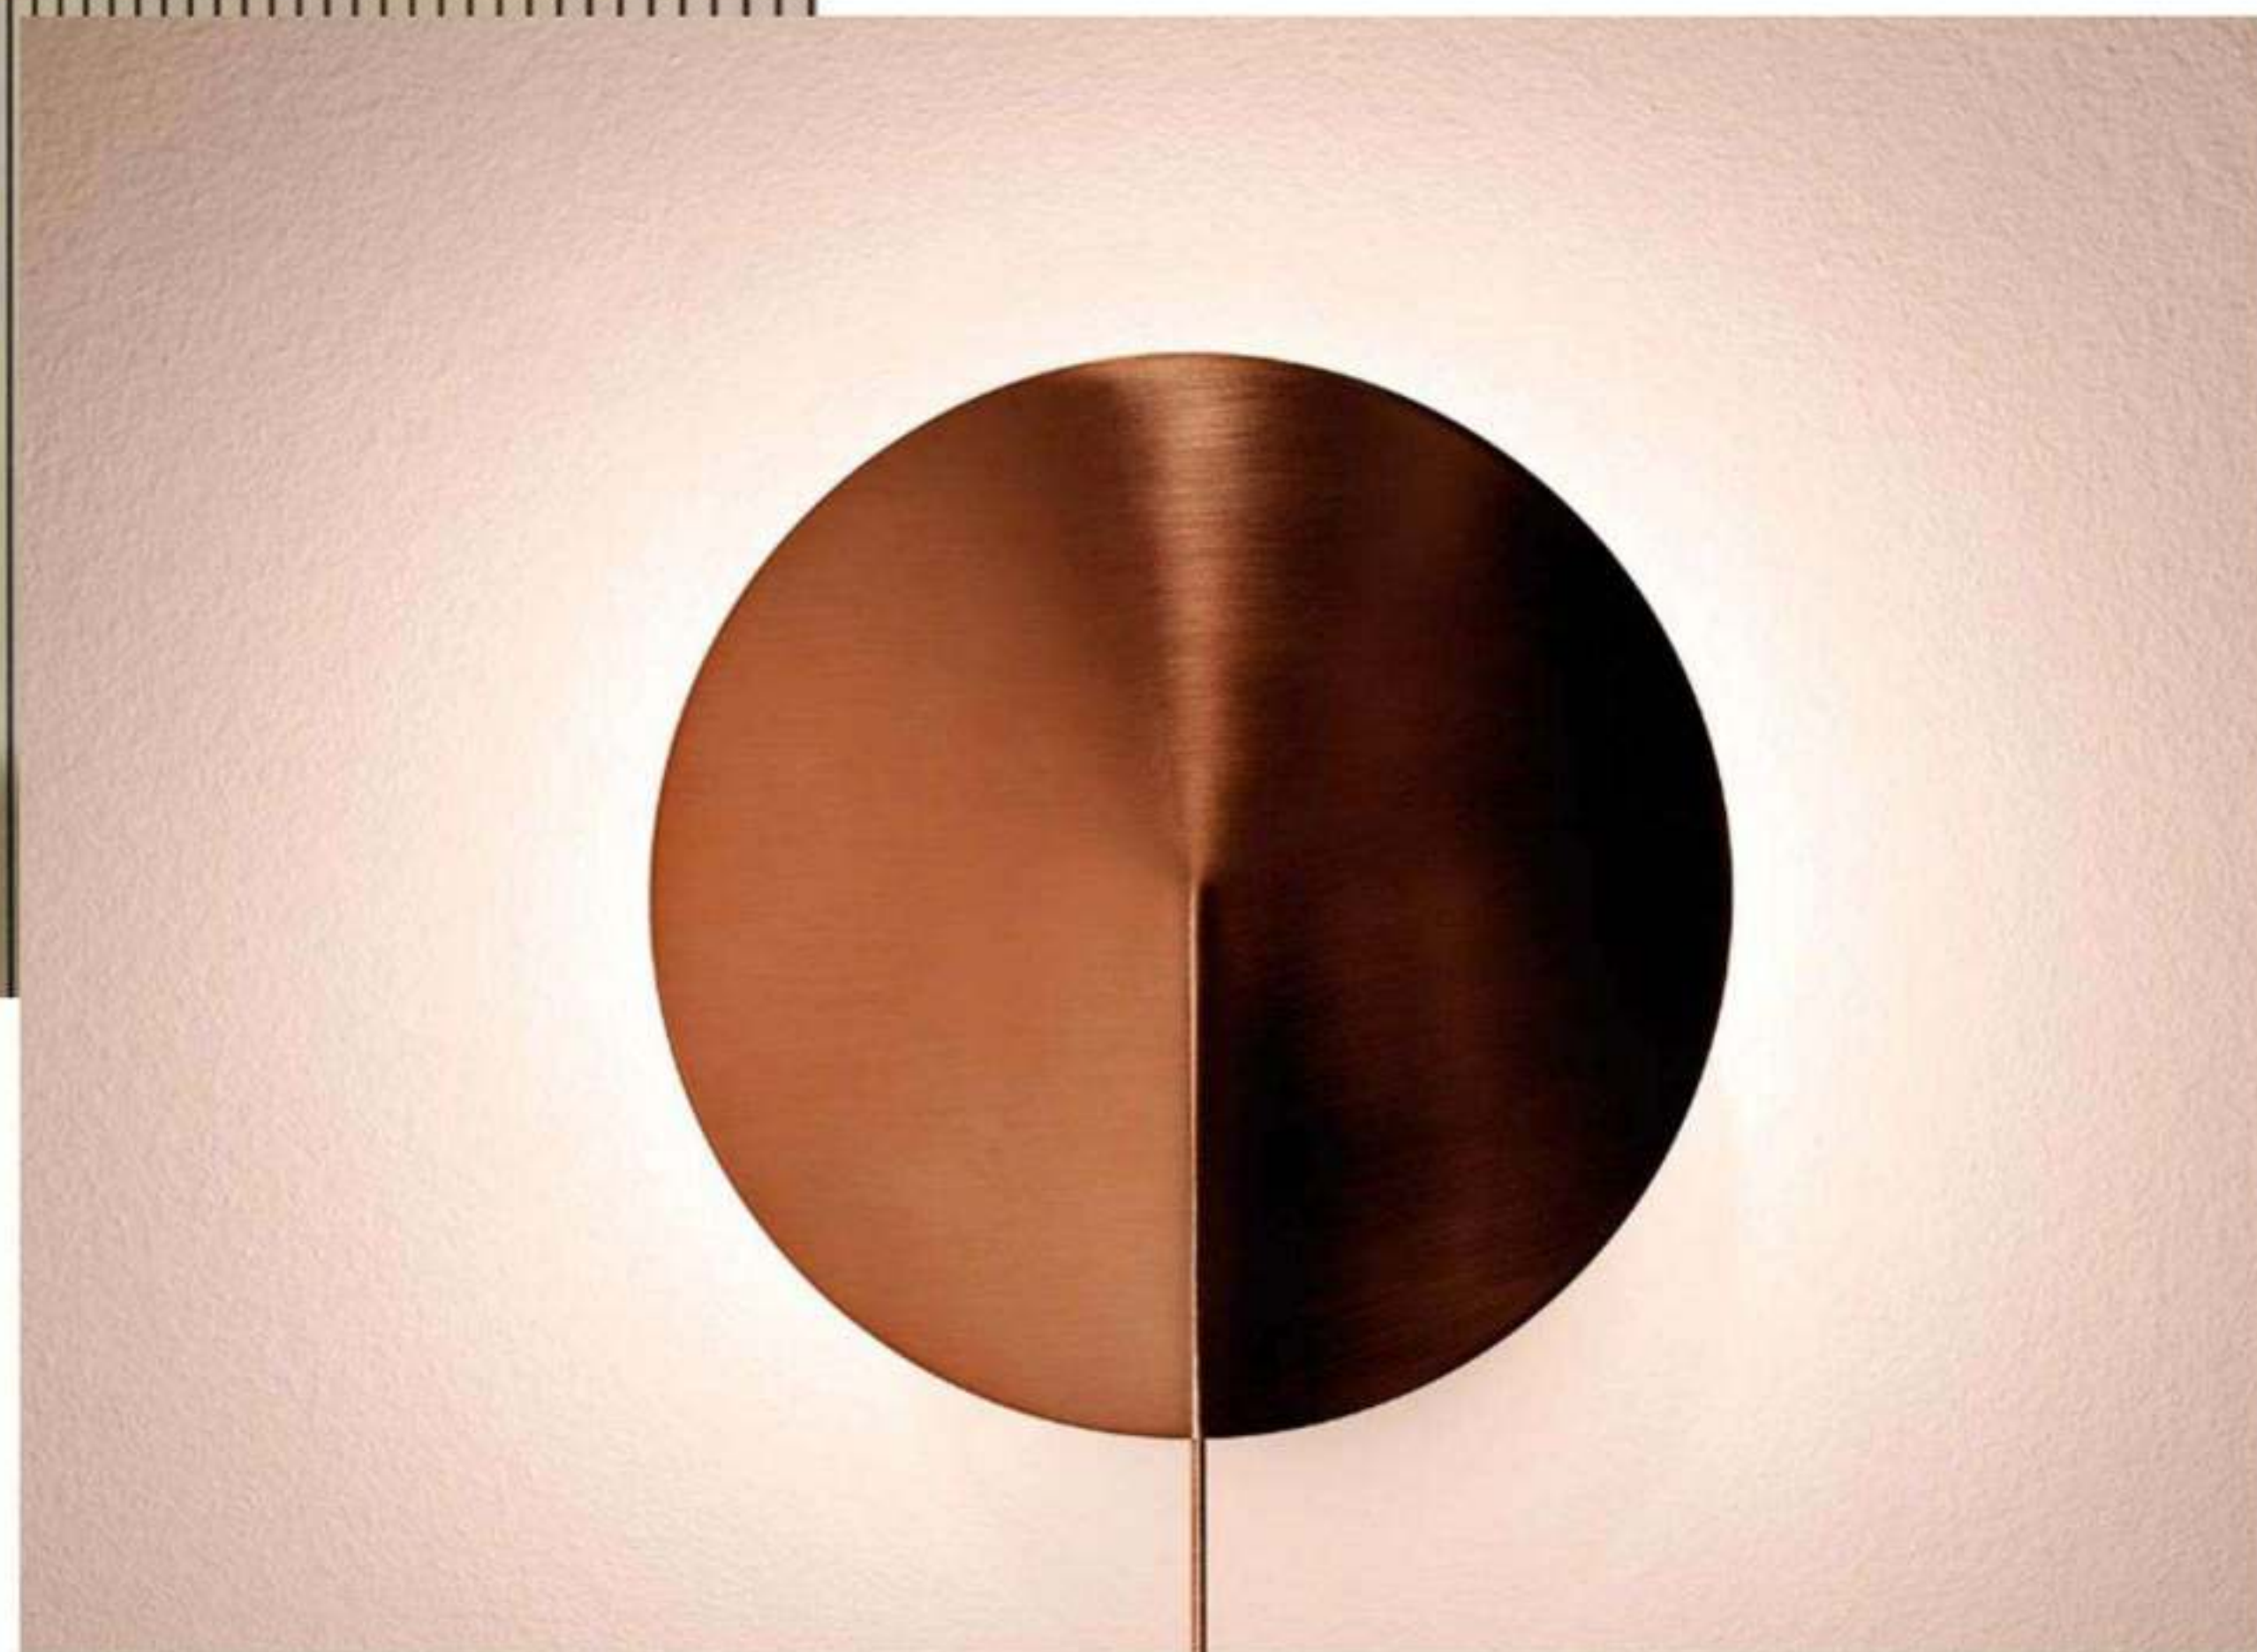

MB8263-200

Size(mm):D200mm*W100*H334MM

Color: Golden

Material: Metal

Bulb: COB 9V 3-7W 3000K