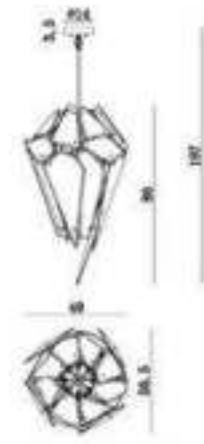

MD8135-8A

Size(mm):500*H750mm,Included

StemH1860mm

Color: Golden+Black

Material: Metal+Glass

Bulb:E14 8*20W