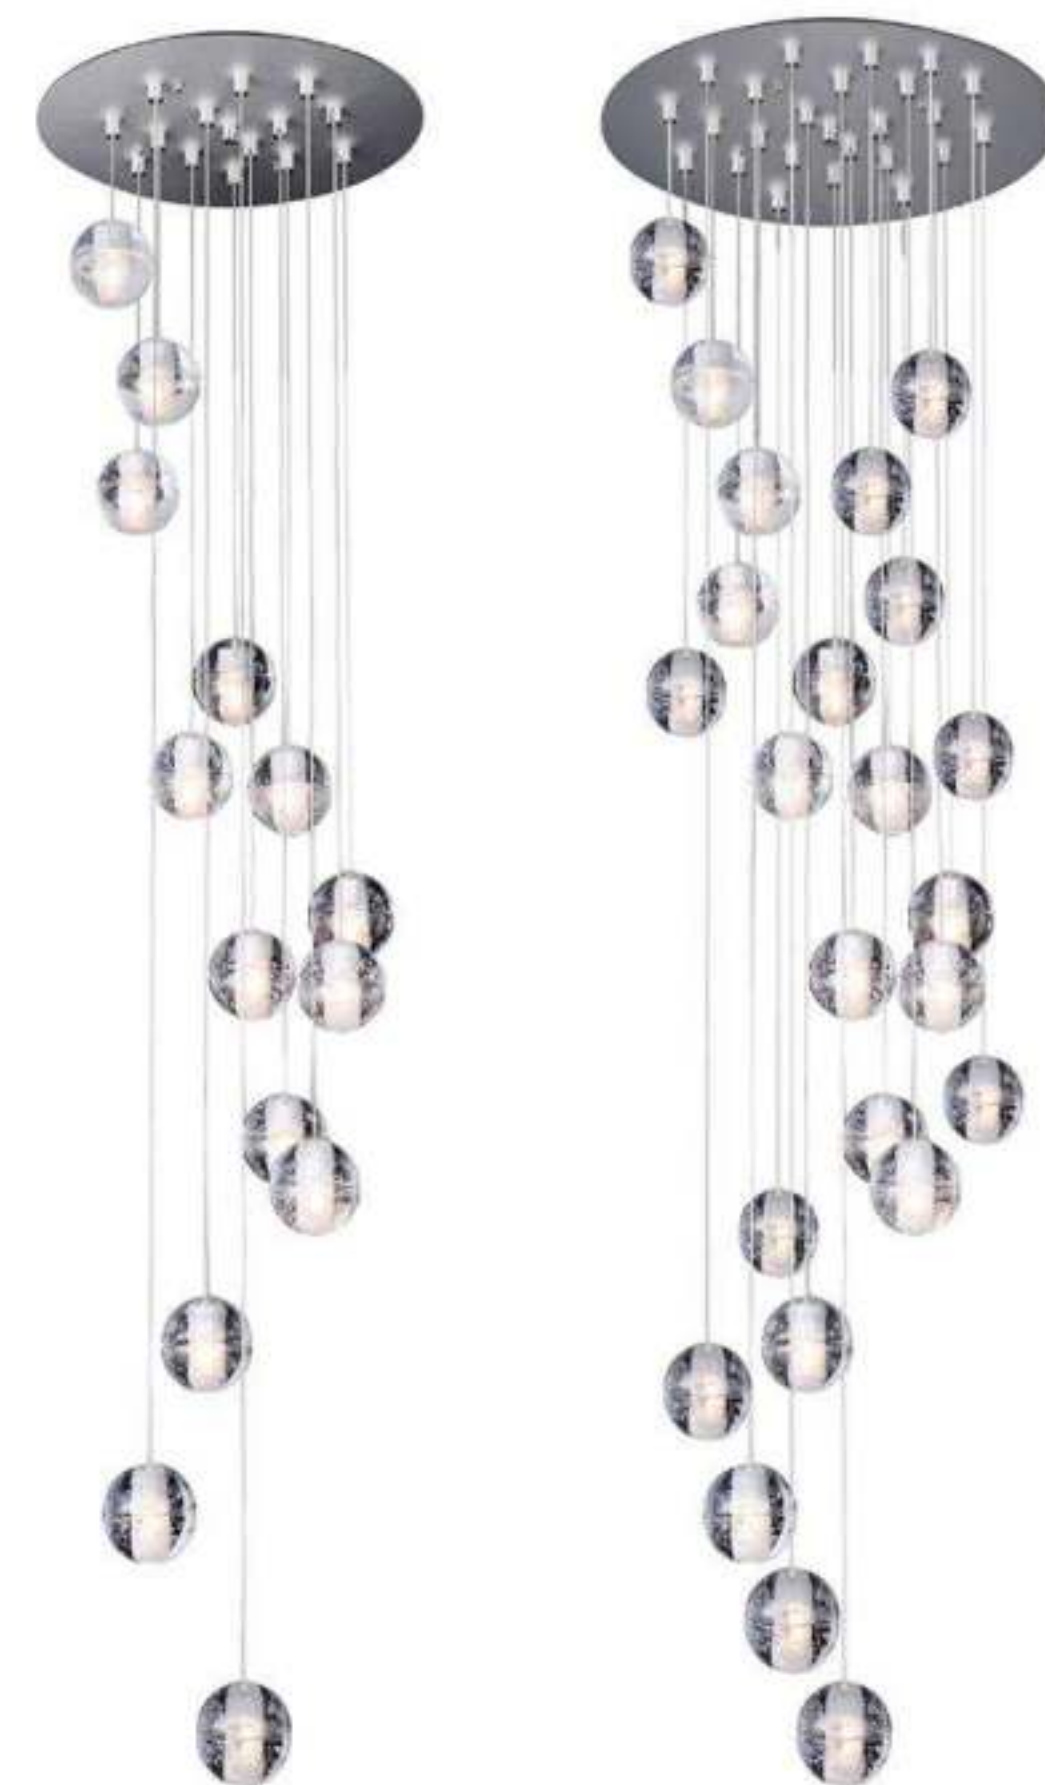

MD8167-XL

Size(mm):D900*H900MM

Color: nickel/golden

Material:Carbon steel

Bulb:LED 24W 3000K

MD7029
Size(mm):D105MM
Color: Clear
Material:Glass
Bulb:G4 1x3W

MD8150-620

Size(mm):620*H310MM