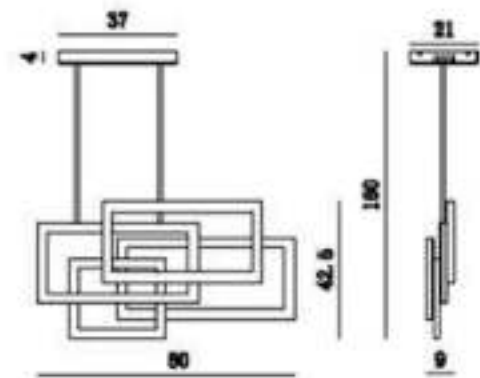

MD8189-8B

COLOR
Golden+Black
MATERIAL
Aluminium+Iron+PC
SIZE(MM)
650*210*1200 H2440
SOCKET
LED 2*32W 3000K