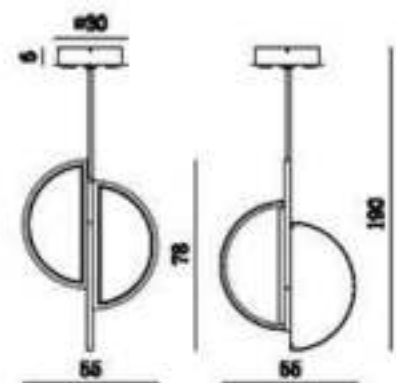

Bulb: LED3000k

MD8196-10

Size(mm):L1680*W500*H560MM

Color: rose gold

Material:aluminum+glass

Bulb: LED 10*6W3000K

MD8193-4L

COLOR
Golden
MATERIAL
Aluminium+Iron+Acrylic
SIZE(MM)
D550*780 H1900
SOCKET
LED 32W 4*3W 12V
3000K