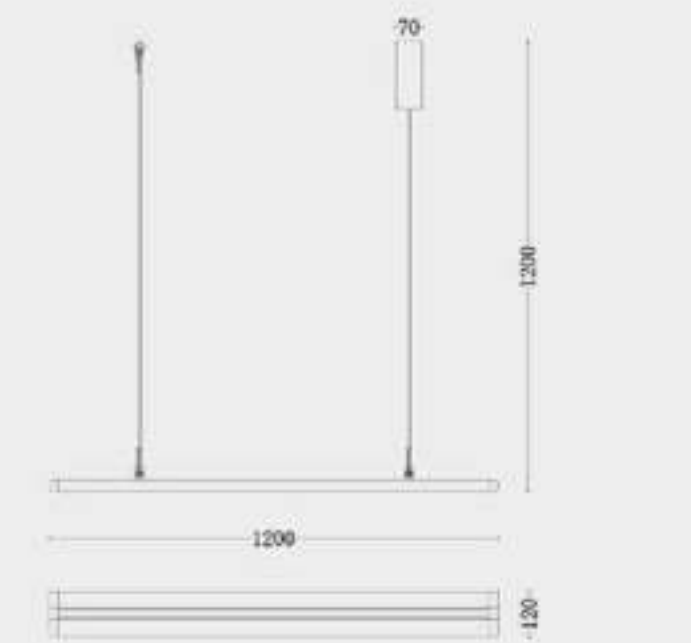

MD8306-900
MD8306-1200
MD8306-1500

Size: 900*120*30mm
Bulb: LED 15W 3000K
Size: 1200*120*30mm
Bulb: LED 20W 3000K
Size: 1500*120*30mm
Bulb: LED 24W 3000K
Material: aluminum+Silicone
Color: Whaki Grey rust color