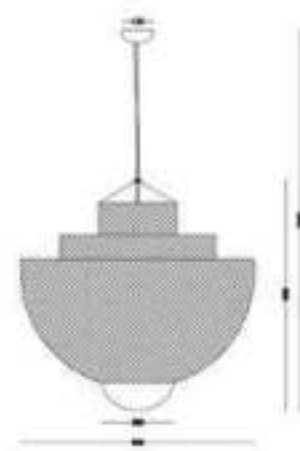

MD8167-XL

Size(mm):D900*H900MM

Color: nickel/golden

Material:Carbon steel

Bulb:LED 24W 3000K