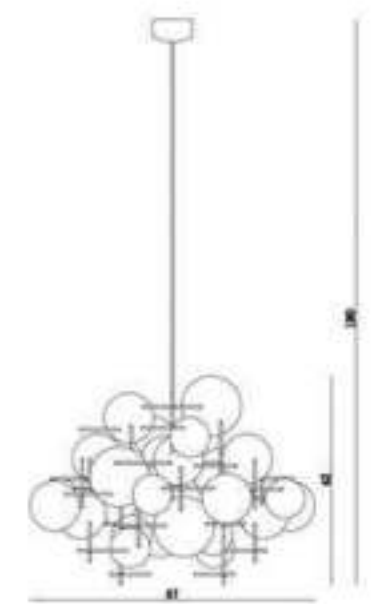

MD20033-560W

Size(mm):D570*H420MM

Color: Wooden

Material:Wood

Bulb: E27X1