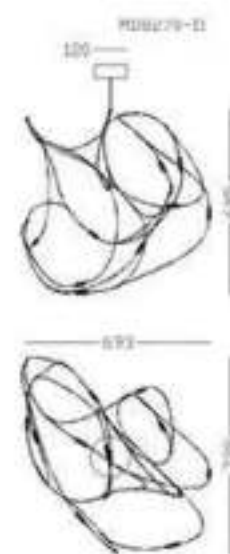

Material: aluminum+Glass
Color: black+clear

MD8270-11

Size(mm):L693*W728*H685MM

Color: Copper+clear

Material:Copper+acrylic

Bulb:LED 12V 11xMax 1W

MD8270-21
Size(mm):D1560*H1140MM
Color: Copper+clear
Material:Copper+acrylic
Bulb:LED 12V 21xMax 1W