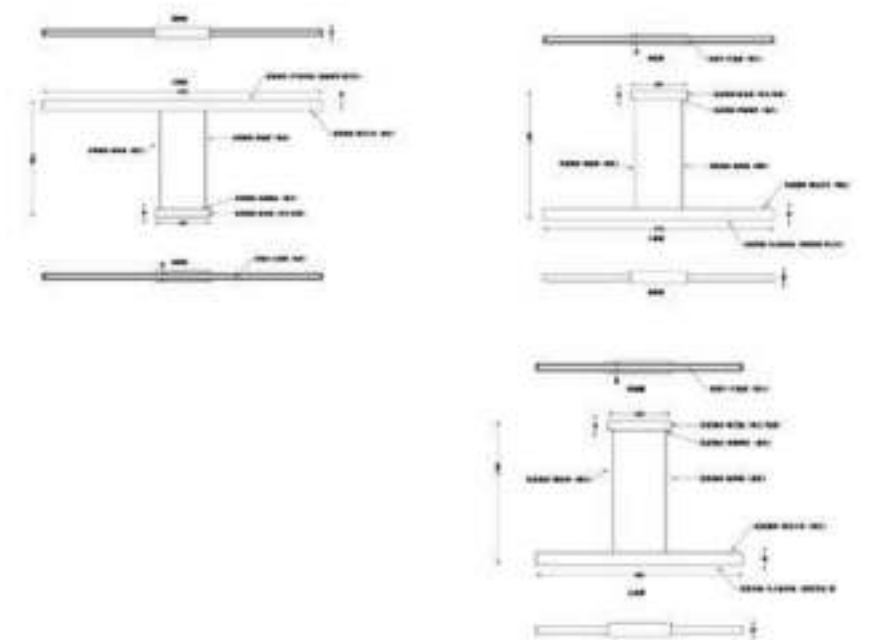

MD8269-L-1520

Size(mm):L1520*W35*H58MM,H1480

Color: 1.White+nebula stone 2.black 3.grey

Material:Rock+PC

Bulb:LED 40W 3000K