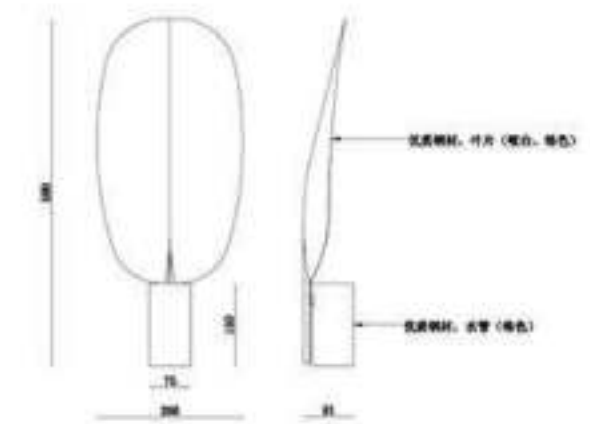

MT8263

Size(mm):L266*W91*H580MM

Color: Rose Golden

Material: Metal

Bulb: GU10 220V 6W 3000K