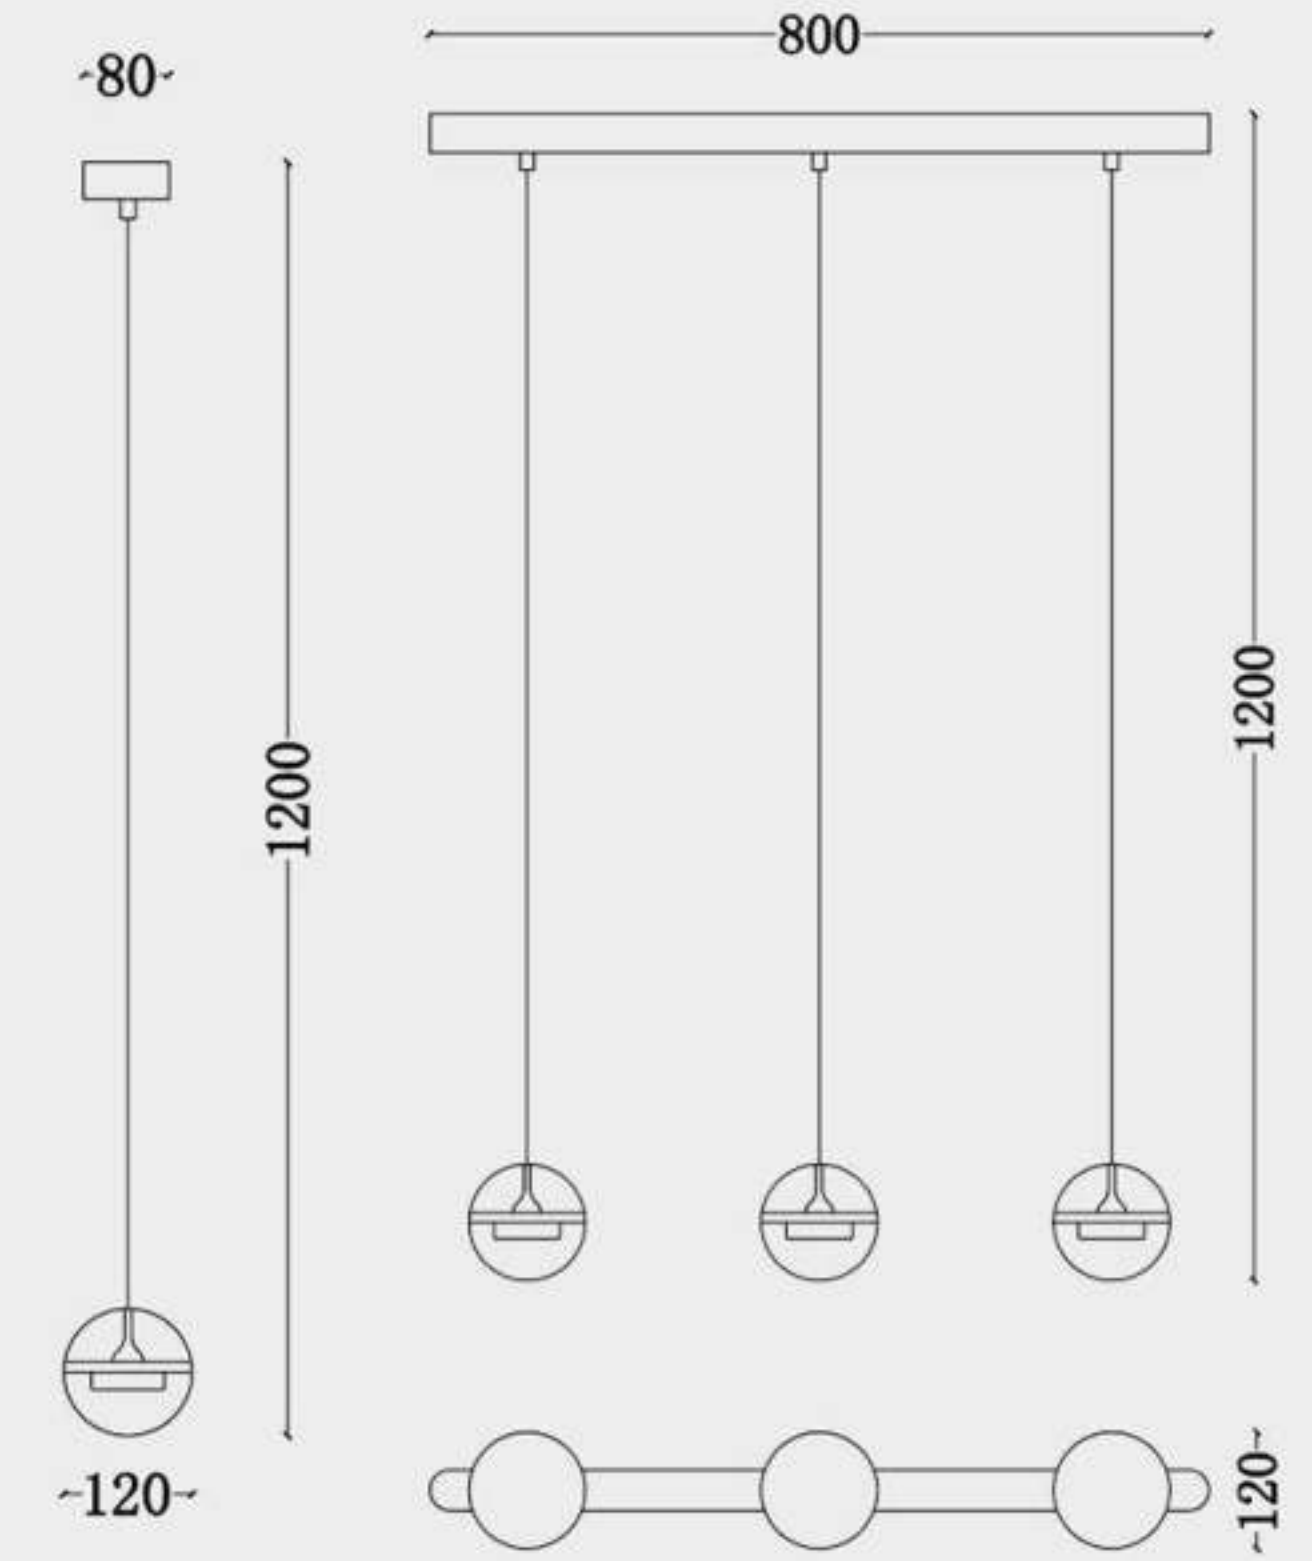

AUROLA
PENDANT
CATALOG
NO. 2

MD8307-5

Material: iron+aluminum+glass Size: 1200*120*1200mm
 Bulb: OSRAM COB 25W 3000K Color: gold

MD8307-6

Material: iron+aluminum+glass Size: 450*450*1200mm
 Bulb: OSRAM COB 30W 3000K Color: gold