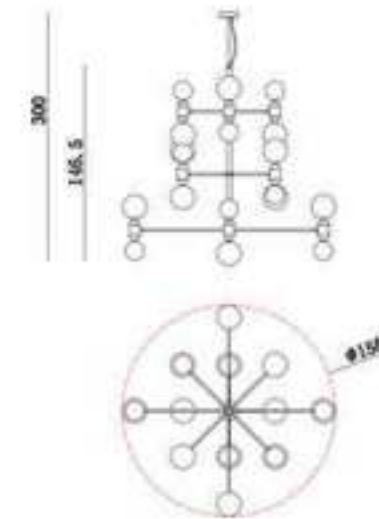

Bulb: E27 X 9

MD8085-24

Size(mm):D1580*H1465MM

Color: White+Black

Material:Glass+ Steel

Bulb: G9 LED X24

MD20029-650

Size(mm):650xH620MM