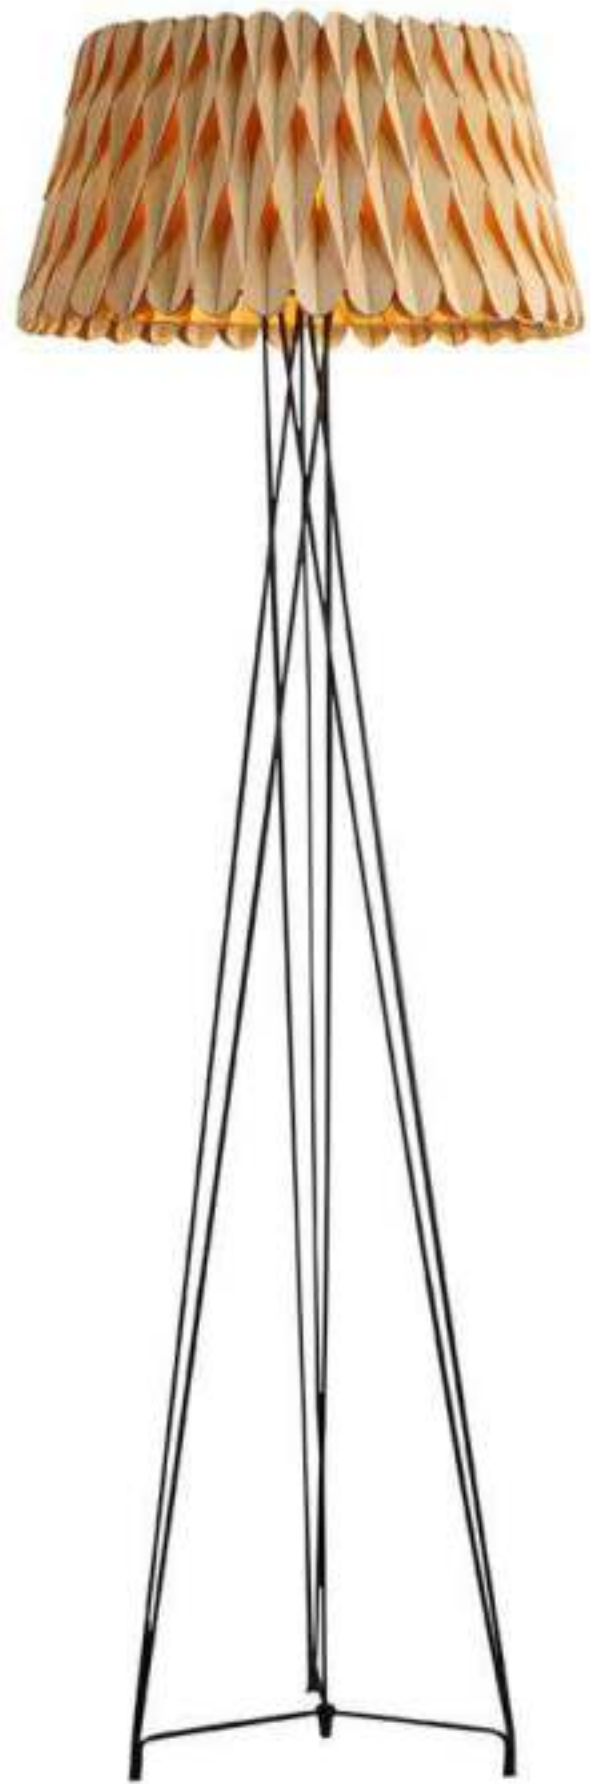

ML8265

Size(mm):D560*H290MM H1700MM

Color: Wooden

Material:Wood

Bulb:E27*1