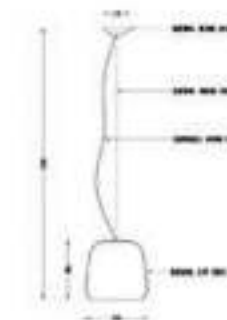

MT8218-1

Size(mm):D280*H617M
Color: Smokey+white
Material:metal+glass
Bulb:3000K 8W

MD8218-1

Size(mm):D279*H264MM
Color: Smokey+white
Material:metal+glass
Bulb:E27*1 40W