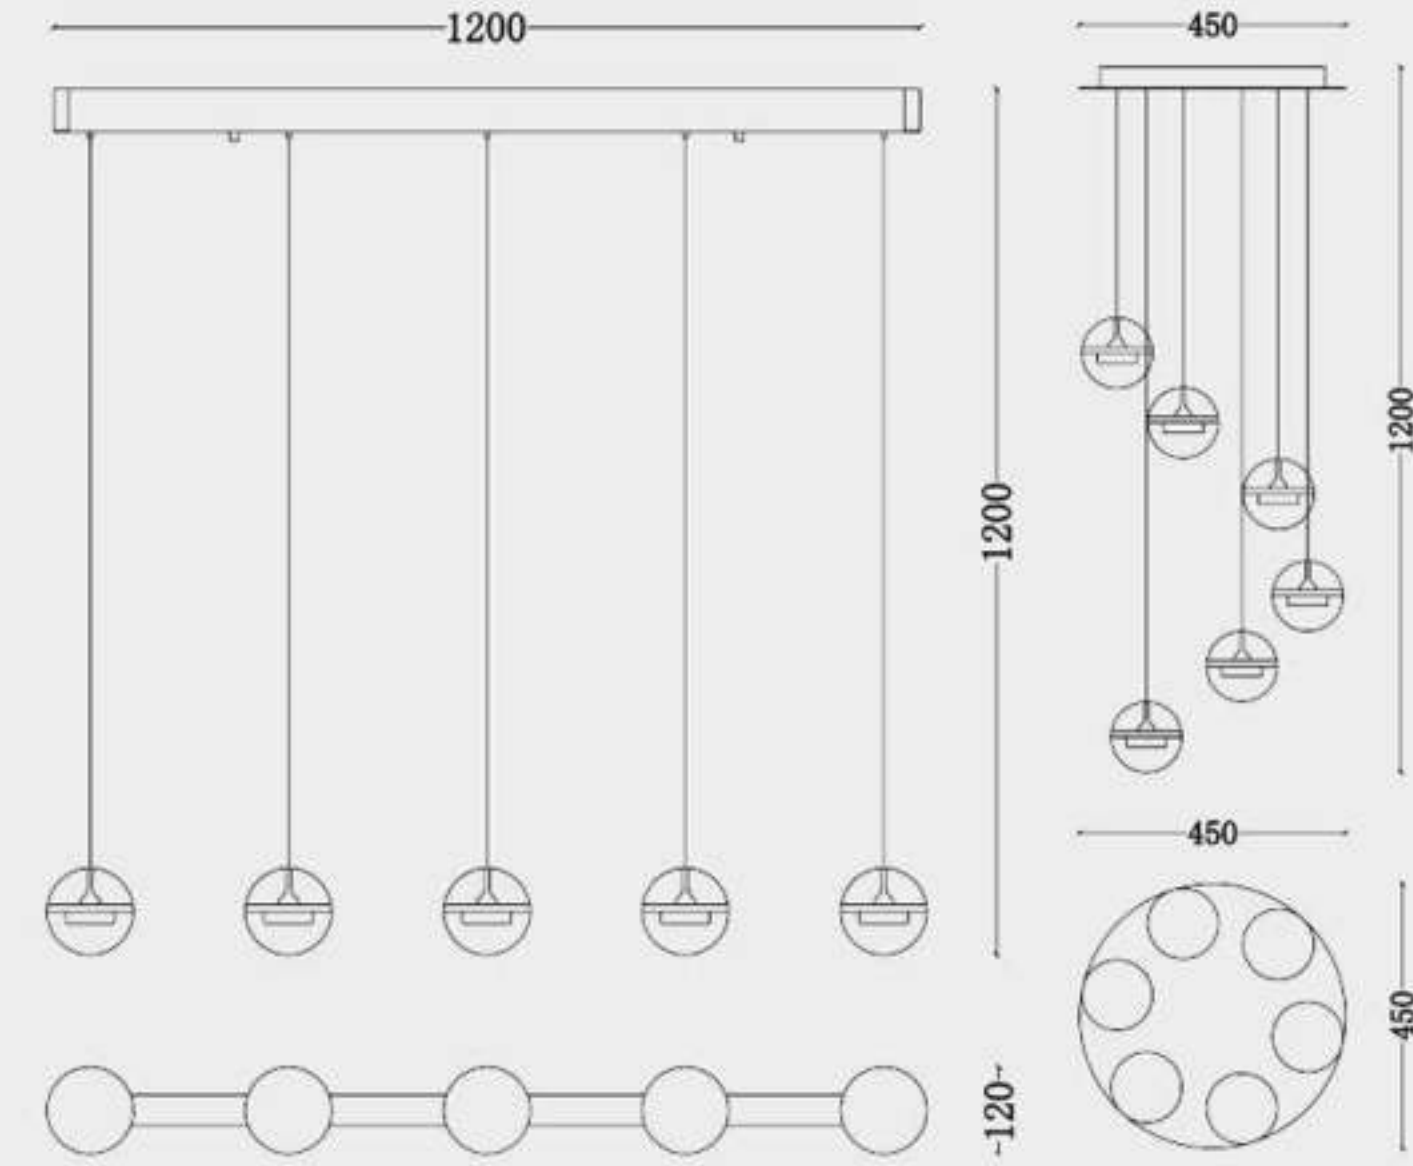

AUROLA
PENDANT
CATALOG
NO. 2

MD8307-5

Material: iron+aluminum+glass Size: 1200*120*1200mm
 Bulb: OSRAM COB 25W 3000K Color: gold

MD8307-6

Material: iron+aluminum+glass Size: 450*450*1200mm
 Bulb: OSRAM COB 30W 3000K Color: gold