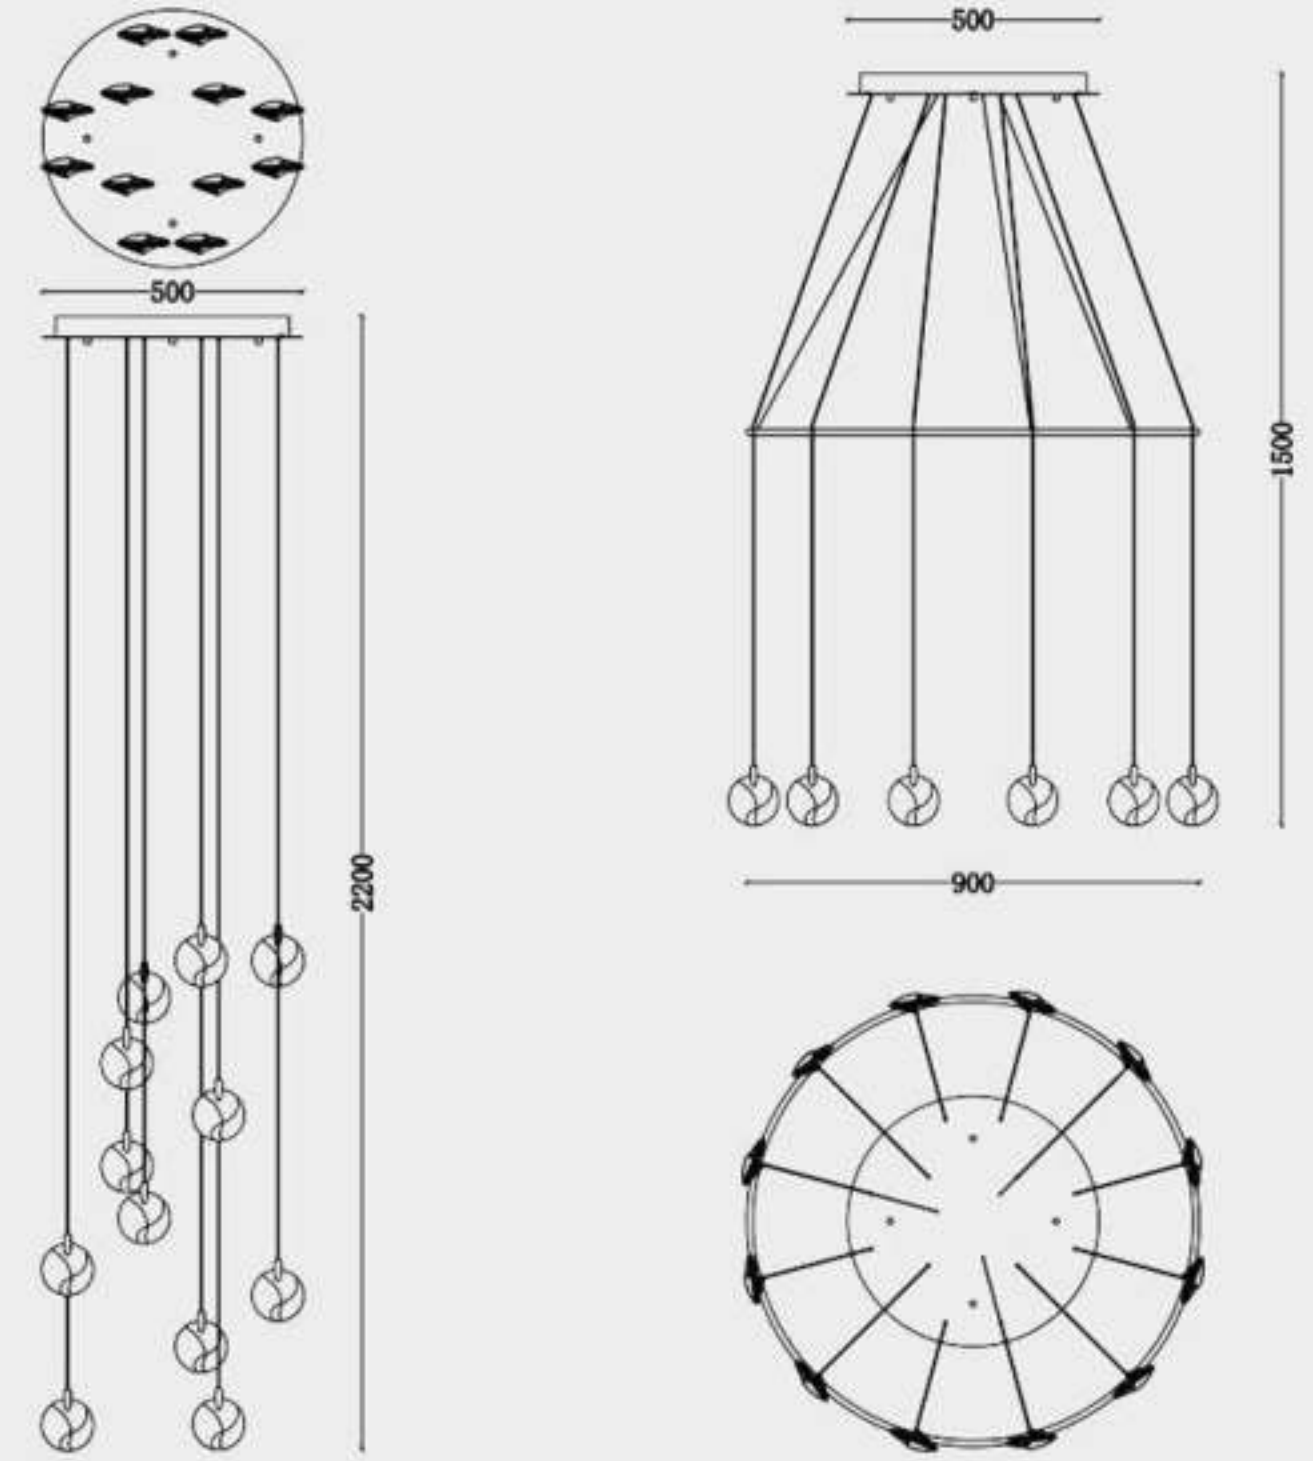

MD8233-1
MD8233-5
MD8233-10

Size: D100XH1200mm
Bulb: LED CREE 4000K 1W

Size: L1200*W42*H1200mm
Bulb: LED CREE 4000K 1W*5

Size: L900*W240*H1200mm
Bulb: LED CREE 4000K 1W*10

Material: metal+crystal
Color: gold+matt Black

**MD8296-900/MD8296-1200
MD8296-1500**

Size: L900*W60*H60MM, Total high1200

Bulb: LED 10W 3000K

Size: L1200*W60*H60MM, Total high1200

Bulb: LED 13W 3000K

Size: L1500*W60*H60MM, Total high1200

Bulb: LED 19W 3000K