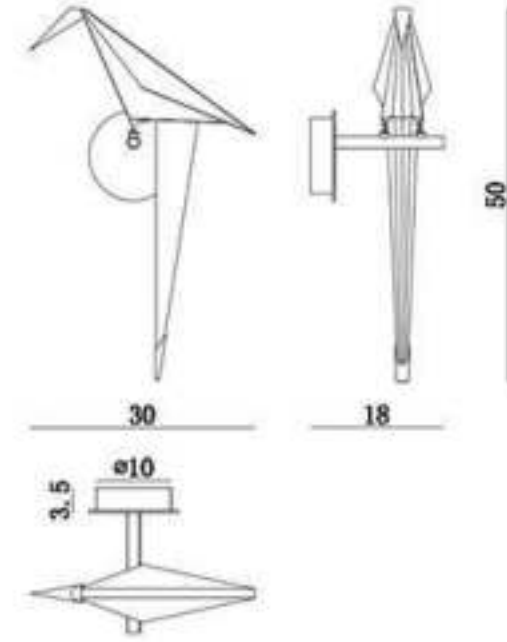

MB8113-1B

Size(mm):L300*W180*H500mm

Color: Golden

Material:Acrylic+Metal

Bulb:LED 8W