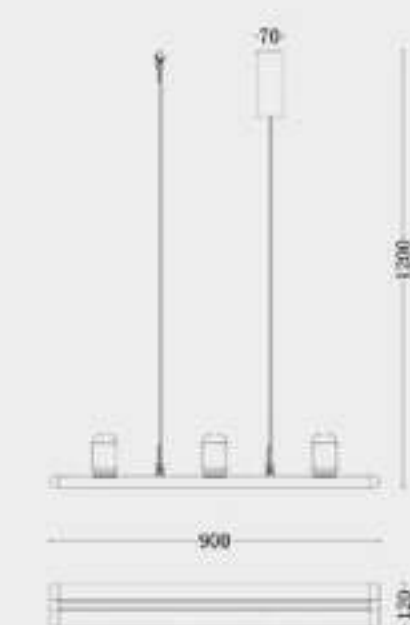

MD8306-900+3
MD8306-1200+5
MD8306-1500+5

Size: 900*120*150mm
Bulb: LED 18W 3000K (with 3 candlelights)
Size: 1200*120*150mm
Bulb: LED 26W 3000K (with 5 candlelights)
Size: 1500*120*150mm
Bulb: LED 32W 3000K (with 5 candlelights)
Material: aluminum+glass+Silicone
Color: Whaki Grey rust color