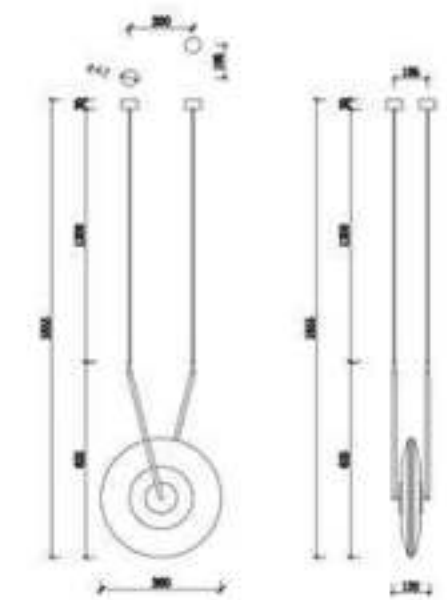

MT8222-1

Size(mm):Dia280*H540mm

Color: White+Black

Material: Metal+crystal glass

Bulb: LED 3000K 8W

MD8222-1L

Size(mm):Dia380mm

Color: White+Black

Material: Metal+crystal glass

Bulb: LED 3000K 8W