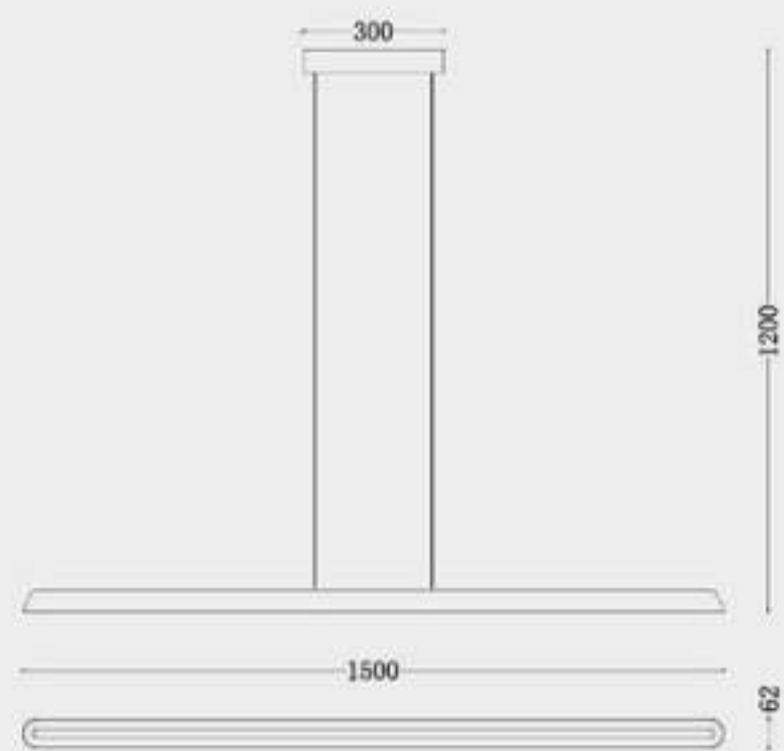

MD8301-900
MD8301-1200
MD8301-1500

Size: 900*38*85mm
Bulb: LED 15W 3000K
Size: 1200*38*85mm
Bulb: LED 20W 3000K
Size: 1500*38*85mm
Bulb: LED 24W 3000K

Material: aluminum
Color: Whaki White/Whaki Grey