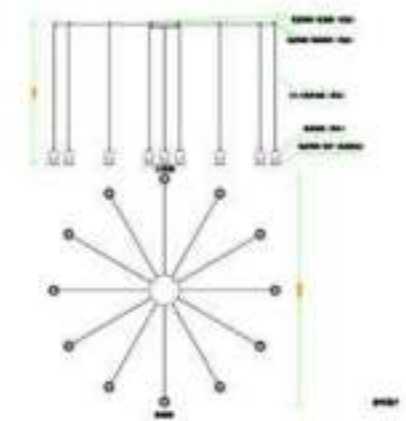

MD8202-12

Size(mm):D2280*H1400MM

Color: gold+black+white

Material:Aluminium+glass

Bulb: LED 12*8W3000K