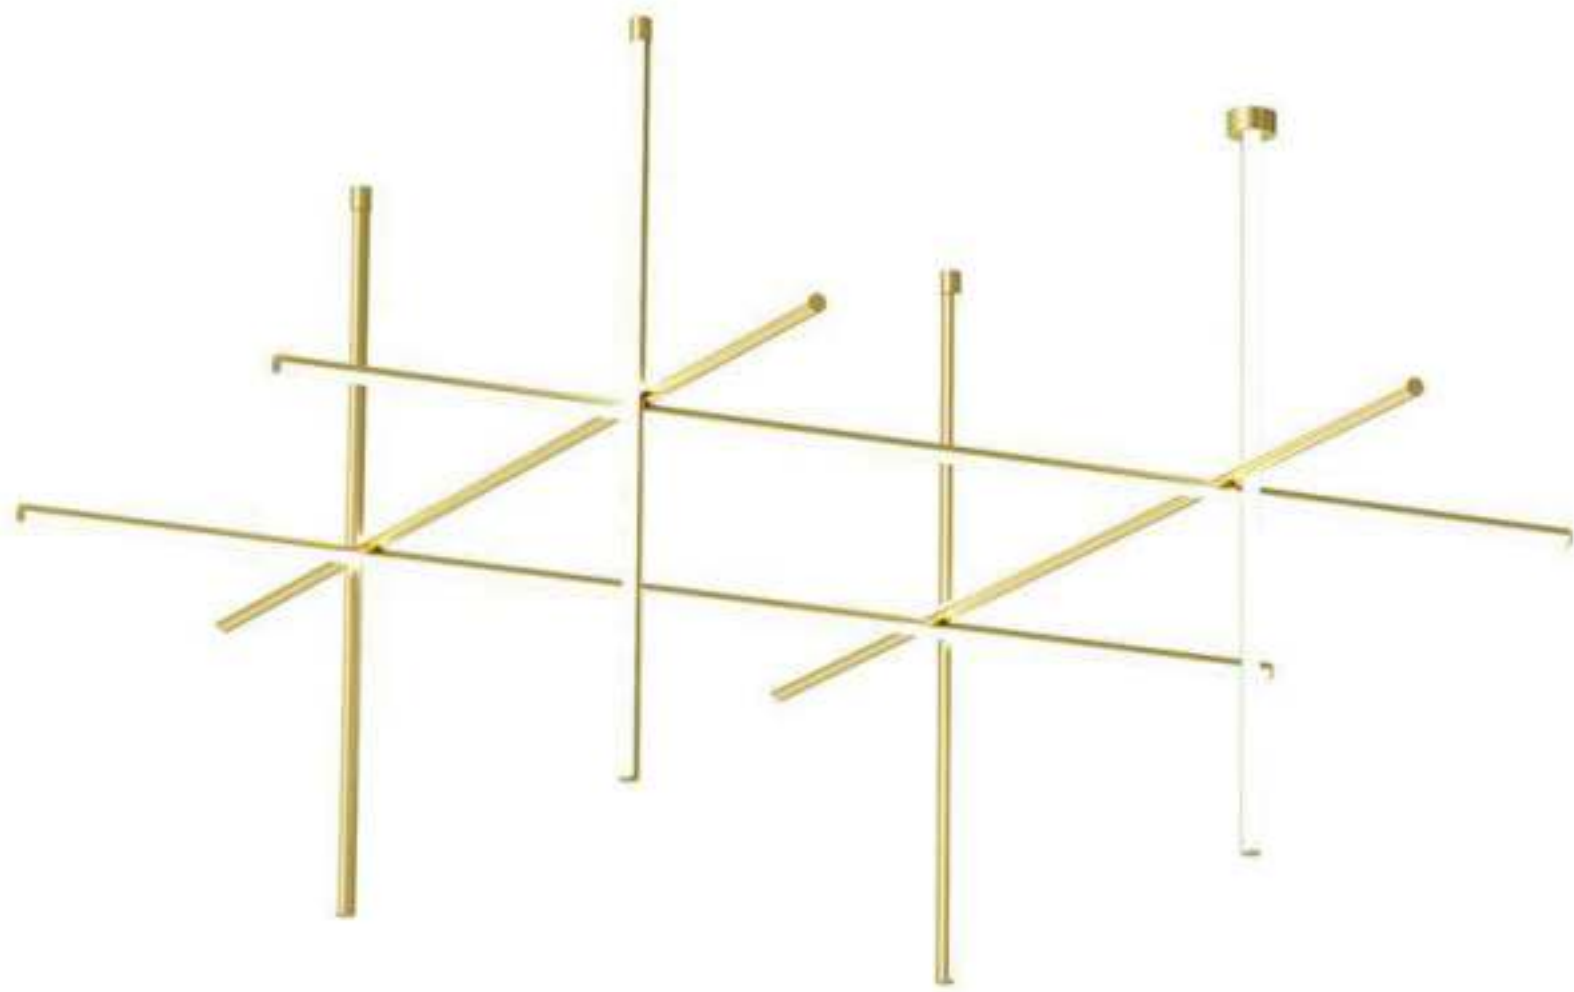

Color: Wooden

Material:Wood

Bulb:E27*1

ML8265

Size(mm):D560*H290MM H1700MM

Color: Wooden

Material:Wood

Bulb:E27*1