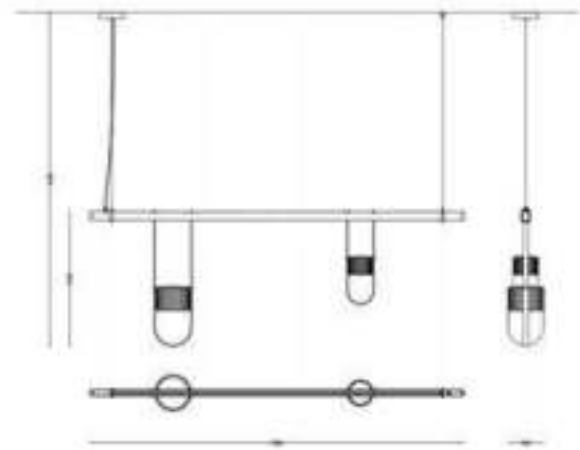

MD8192-S-1300

Size(mm):L1300*W130*H450MM

Color: Black+Blue

Material: Metal+Glass

Bulb: G9 LED 4*3W