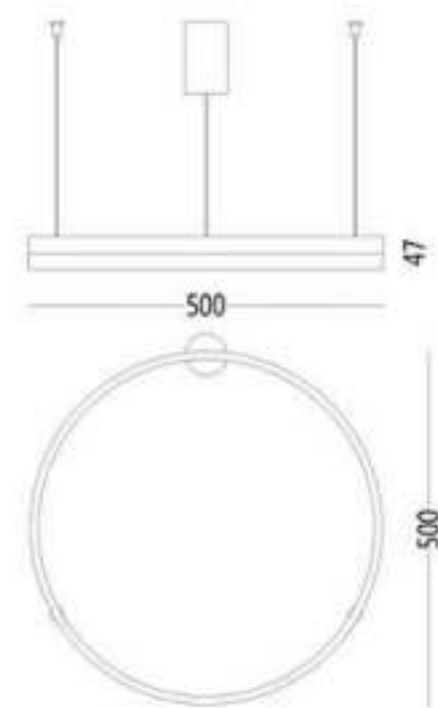

MD8260-500

Size(mm):D500*H47MM

Color: Golden+wood/Golden+Walnut

Material:metal+Wood

Bulb:LED 15W3000K