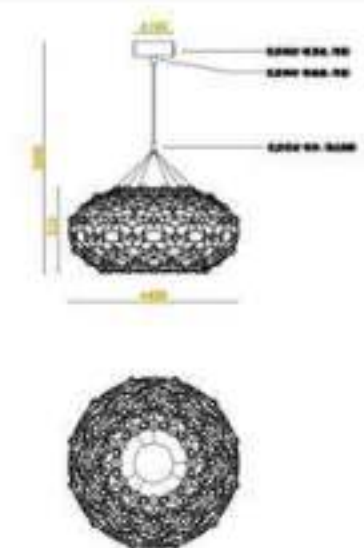

MD8150-620

Size(mm):620*H310MM

Color: Champagne/black/Stainless steel color

Material:Stainless steel+Acrylic

Bulb:LED 96*0.5W 2700K