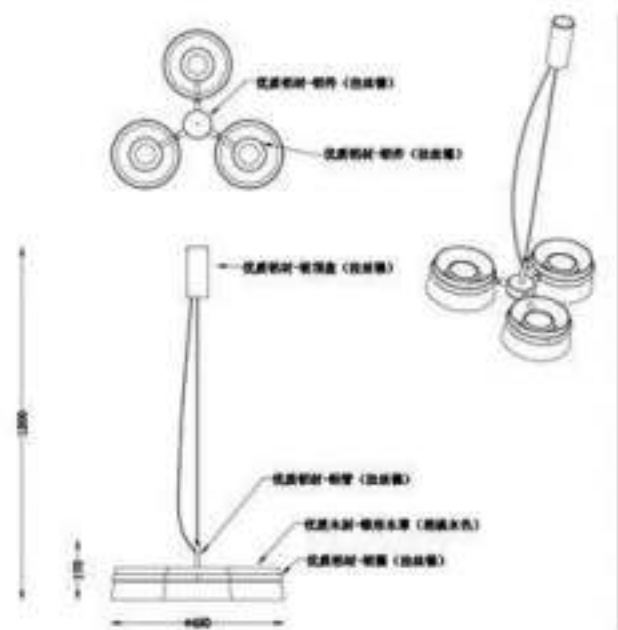

Material:metal+Fabric

Bulb:LED 15W 2700K

MD8243

Size(mm):D490*H170MM

Color: walnut+brushed nickel

Material:Wood+metal

Bulb:LED24V 3*10W 2800K

ML5003