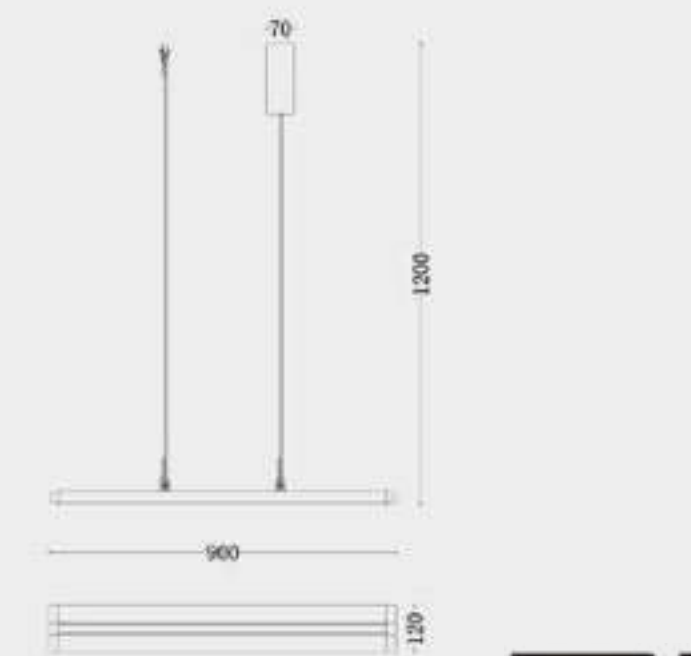

Size: 900*38*85mm

Bulb: LED 15W+3W 3000K (with spot light)

Size: 1200*38*85mm

Bulb: LED 20W+6W 3000K (with spot light)

Size: 1500*38*85mm

Bulb: LED 24W+6W 3000K (with spot light)

Material: aluminum

Color: Whaki White/Whaki Grey

MD8301-900
MD8301-1200
MD8301-1500

Size: 900*38*85mm
Bulb: LED 15W 3000K
Size: 1200*38*85mm
Bulb: LED 20W 3000K
Size: 1500*38*85mm
Bulb: LED 24W 3000K

Material: aluminum
Color: Whaki White/Whaki Grey

MD8306-900+3
MD8306-1200+5
MD8306-1500+5

MD8233-1
MD8233-5
MD8233-10

Size: D100XH1200mm
Bulb: LED CREE 4000K 1W

Size: L1200*W42*H1200mm
Bulb: LED CREE 4000K 1W*5

Size: L900*W240*H1200mm
Bulb: LED CREE 4000K 1W*10

Material: metal+crystal
Color: gold+matt Black