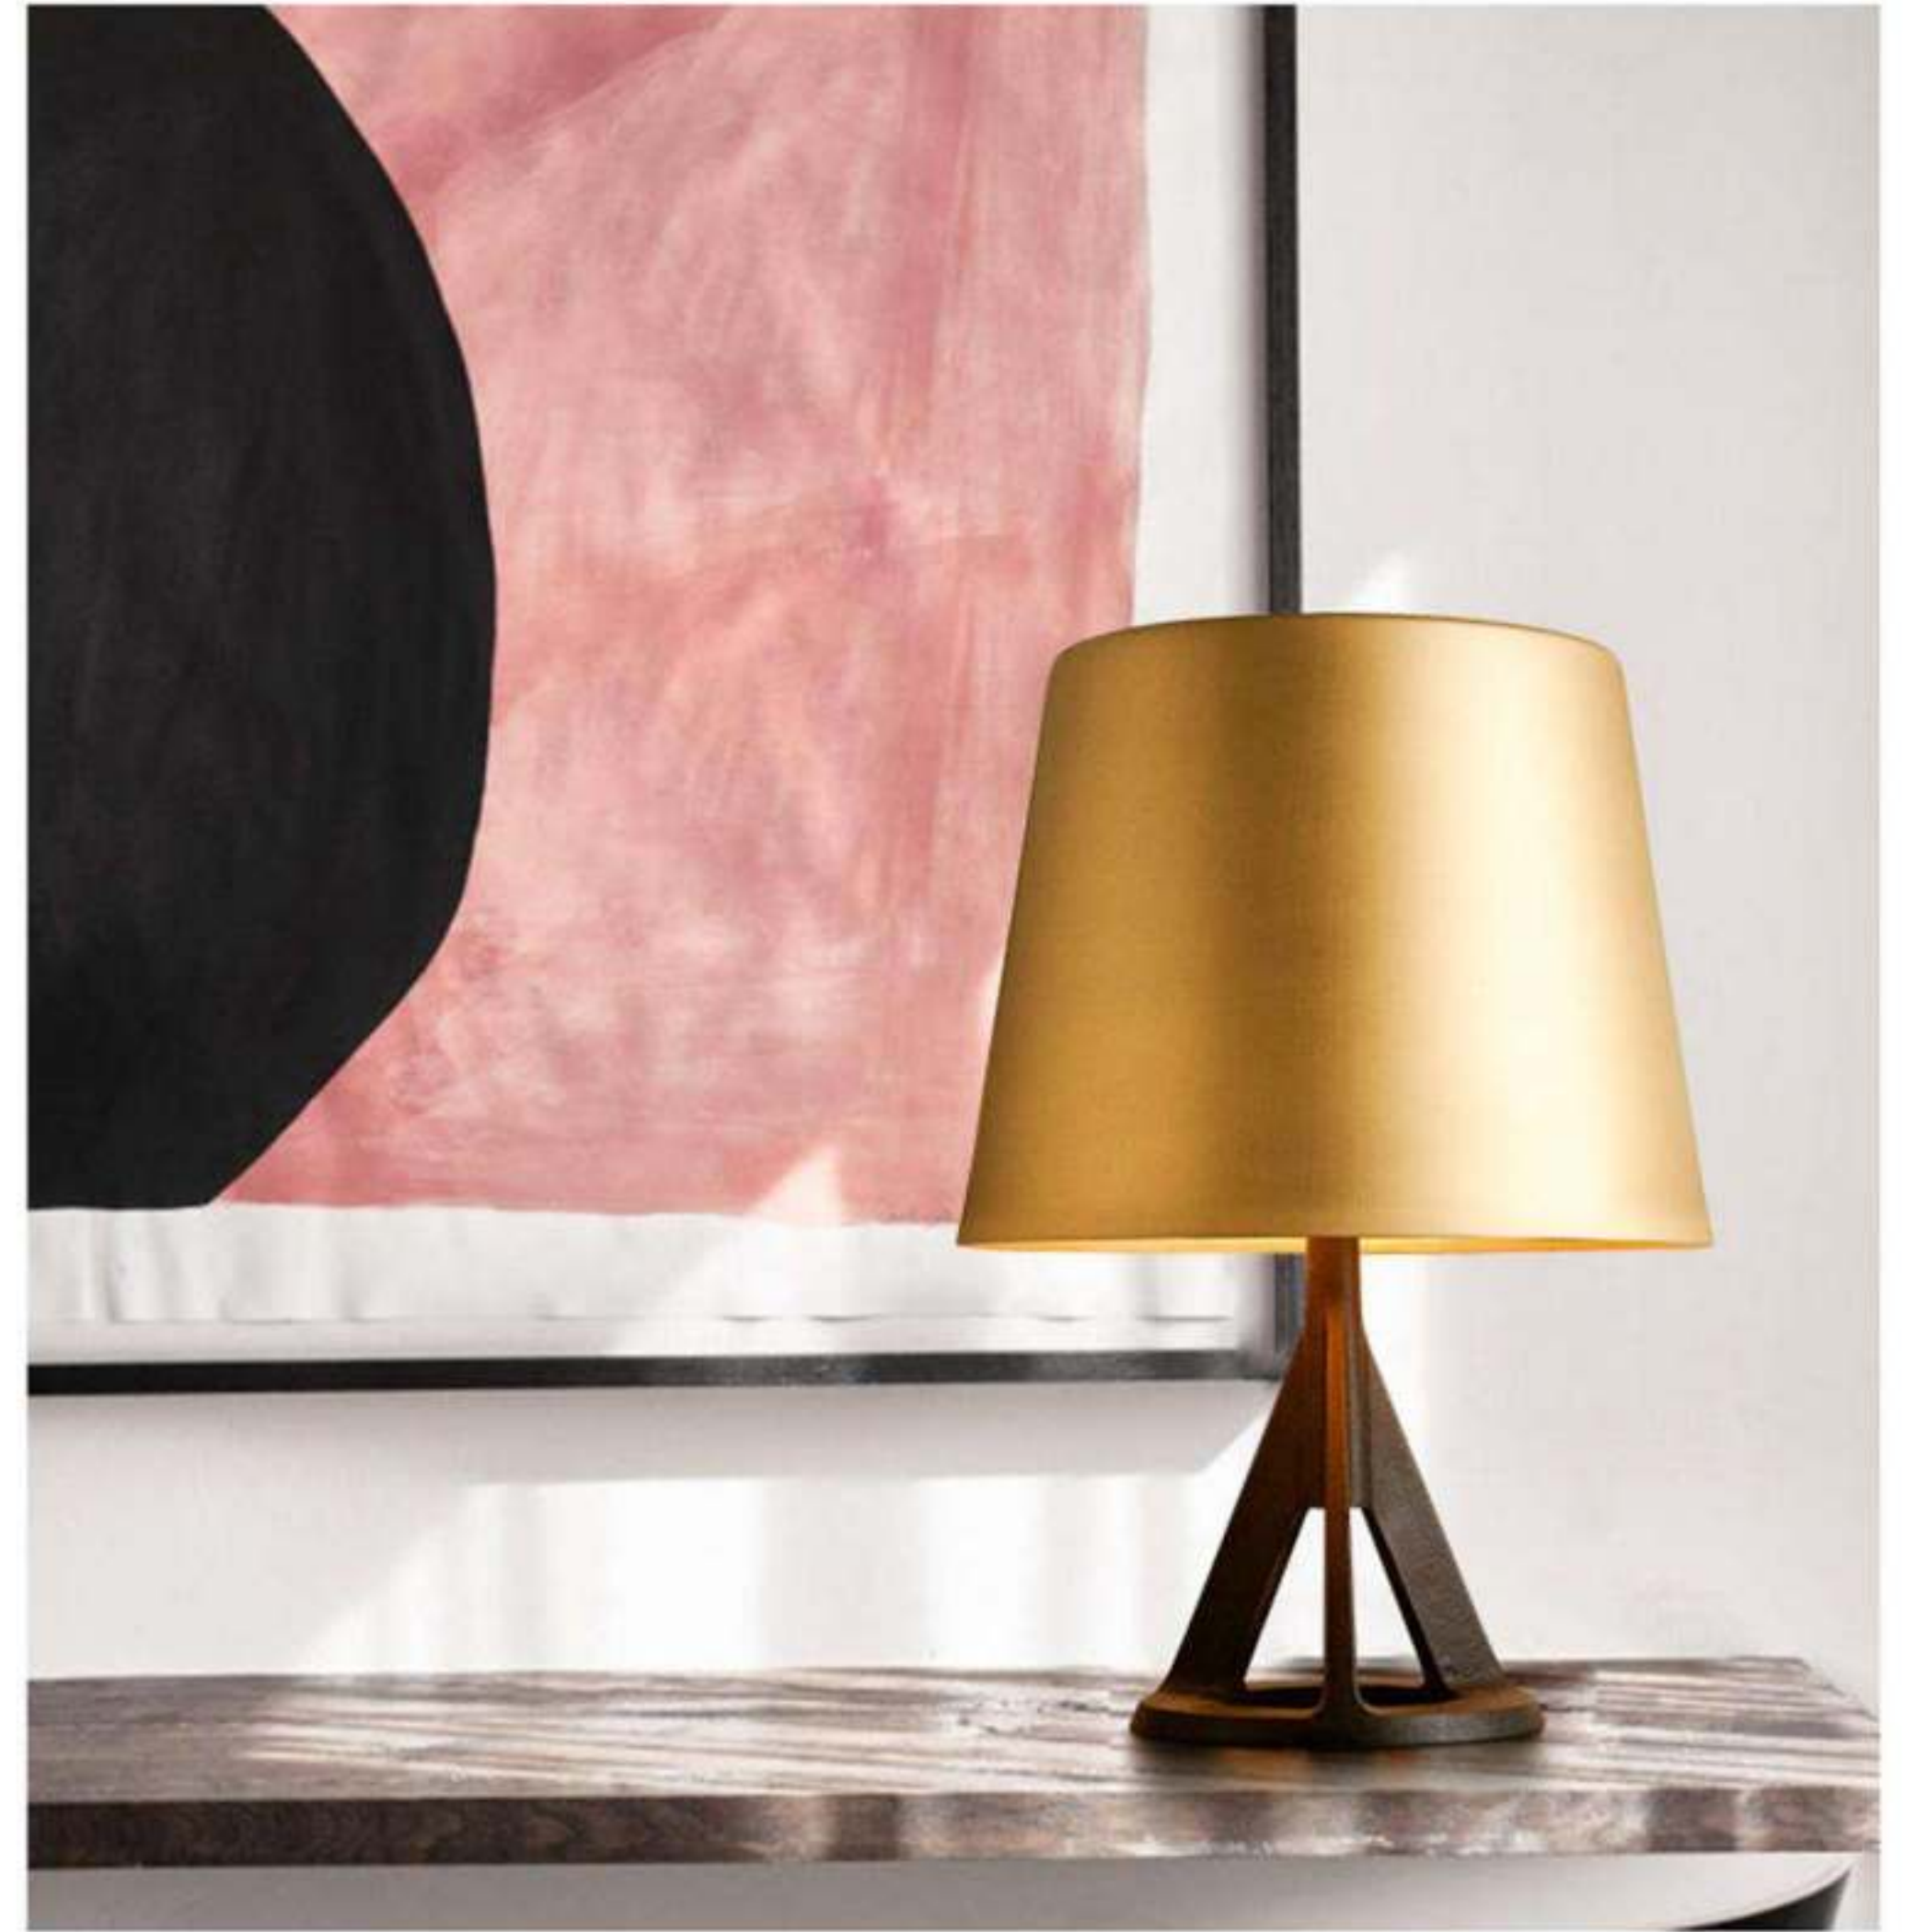

MT6055

Size(mm):D270H400MM

Color: Golden

Material:metal

Bulb:E27x1