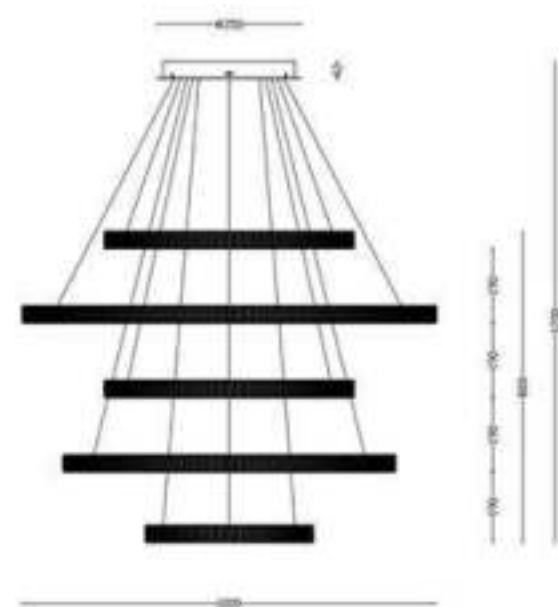

Color: Champagne/black/Stainless steel color

Material:Stainless steel+Acrylic

Bulb:LED 96*0.5W 2700K

MD8170-5C

Size(mm):600C+1000C+600C+800C+400C

Color: Golden

Material:Aluminium+Acrylic

Bulb:LED 243W 3000K