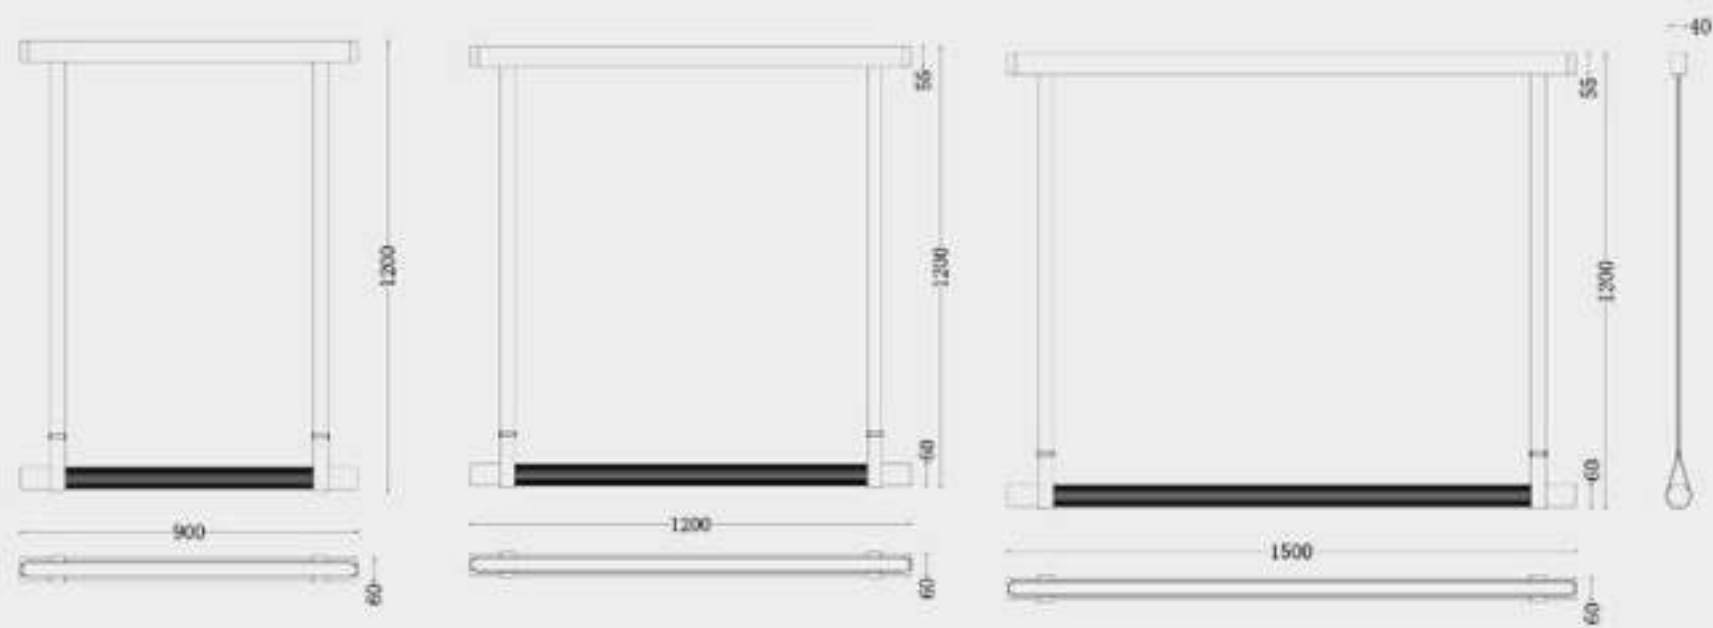

**MD8296-900/MD8296-1200
MD8296-1500**

Size: L900*W60*H60MM, Total high1200

Bulb: LED 10W 3000K

Size: L1200*W60*H60MM, Total high1200

Bulb: LED 13W 3000K

Size: L1500*W60*H60MM, Total high1200

Bulb: LED 19W 3000K

Material: aluminum+Glass
Color: black+clear

MD8270-11

Size(mm):L693*W728*H685MM

Color: Copper+clear

Material:Copper+acrylic

Bulb:LED 12V 11xMax 1W

MD8270-21
Size(mm):D1560*H1140MM
Color: Copper+clear
Material:Copper+acrylic
Bulb:LED 12V 21xMax 1W