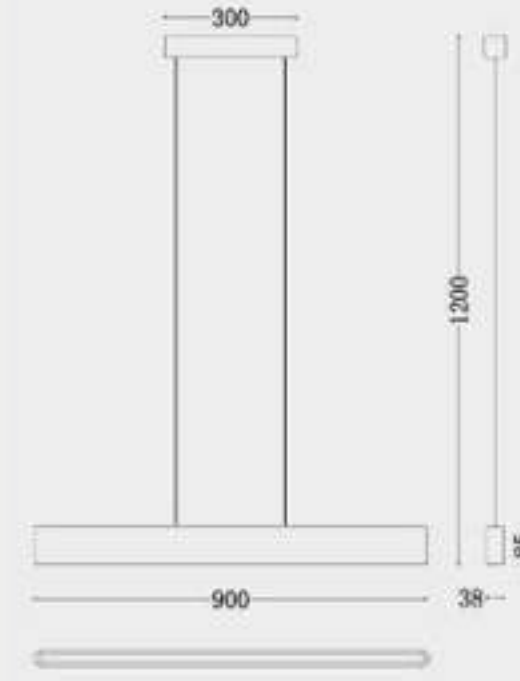

Bulb: LED 2700K-5000K 24V 48W

Material: aluminum+PC

Color: chrome+white

MD8305-695

Size: D695mm

Bulb: LED 40W 3000-6000K

Material: Carbon steel+Wool

Color: walnut+grey