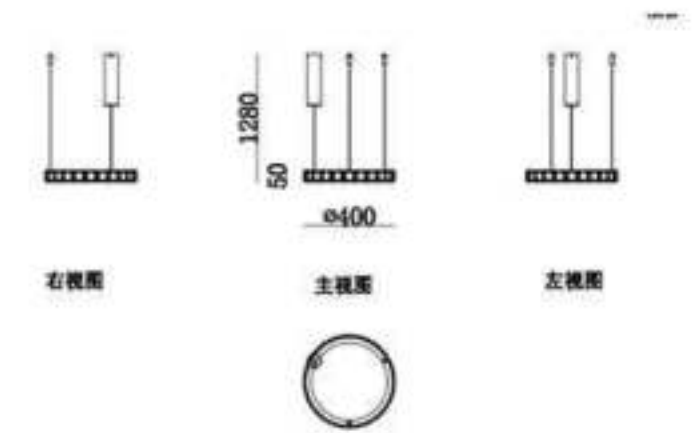

Bulb:LED3V-5*3W-3000K

MD8237-400

Size(mm):D400*H50MM

Color: Nickel/Golden

Material:Aluminum+glass

Bulb:LED 35W 12V 3000K

MD8237-1000Y

Size(mm):D1000*H50MM