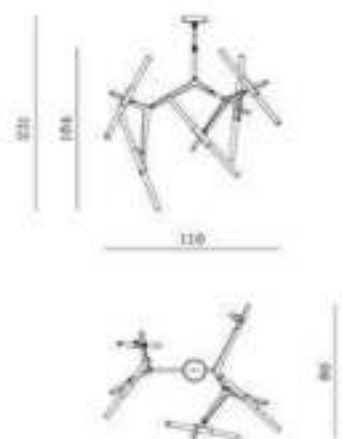

MD8058-10

Size(mm):L1100XW860XH1040MM

Color: Golden/Black/Chrome

Material:Aluminum+Glass

Bulb: G9*10