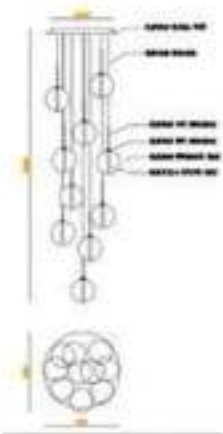

Material:metal+Glass

Bulb:LED3V-7*3W-3000K

MD8262-7

Size(mm):L1425*W360*H1110MM H2000MM

Color: gold

Material:metal+Glass

Bulb:LED3V-10*3W-3000K

MD8262-10