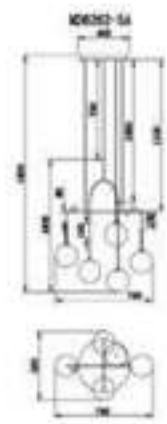

MD8269-L-1520

Size(mm):L1520*W35*H58MM,H1480

Color: 1.White+nebula stone 2.black 3.grey

Material:Rock+PC

Bulb:LED 40W 3000K

MD8262-5A

Size(mm):L750*W520*H1000MM,H1800

Color: black+gold