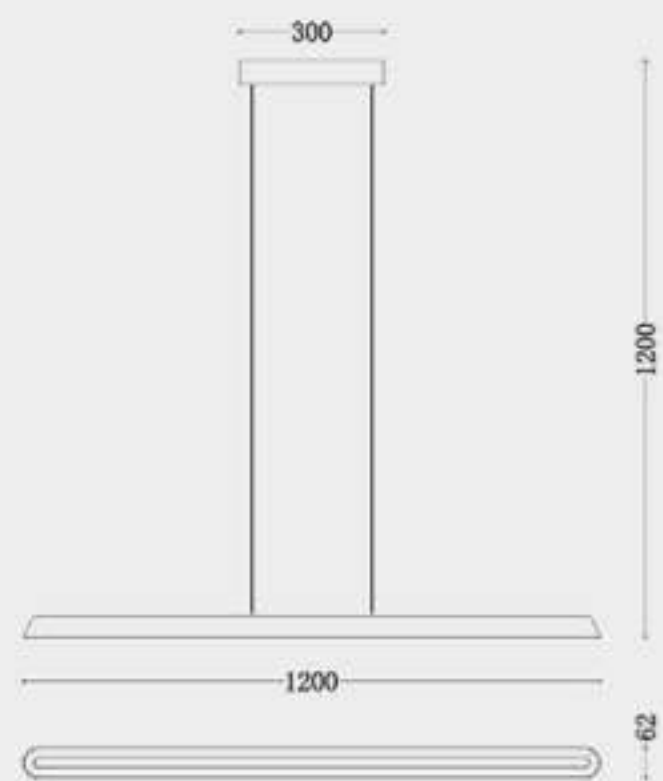

MD8301-900
MD8301-1200
MD8301-1500

Size: 900*38*85mm
Bulb: LED 15W 3000K
Size: 1200*38*85mm
Bulb: LED 20W 3000K
Size: 1500*38*85mm
Bulb: LED 24W 3000K

Material: aluminum
Color: Whaki White/Whaki Grey