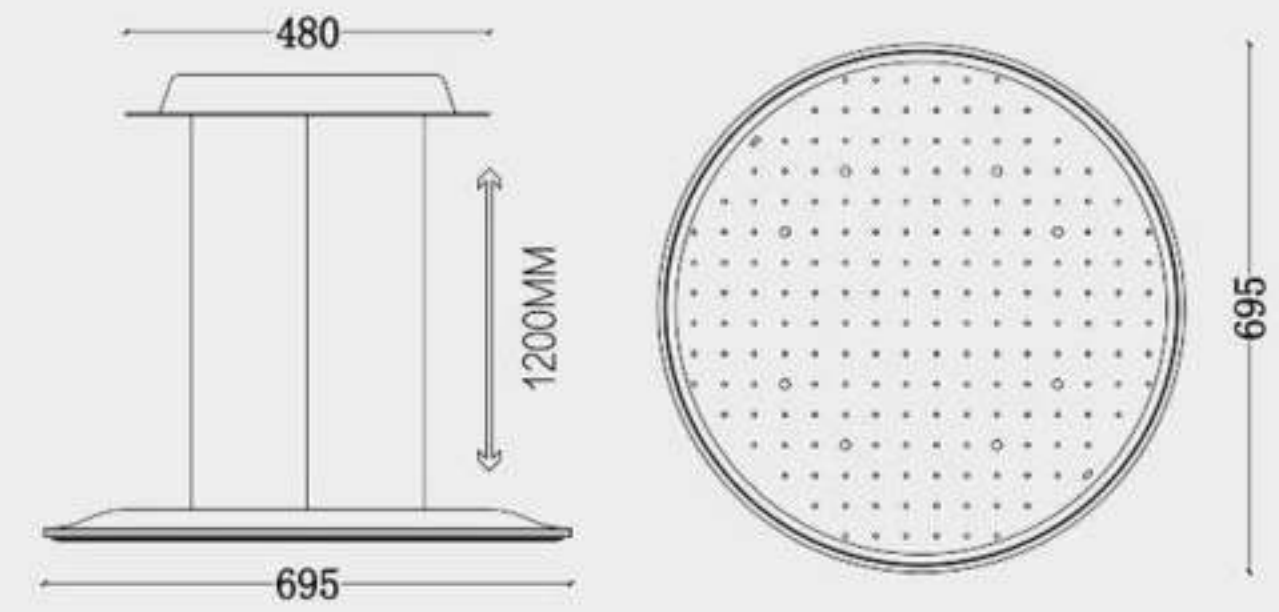

MD8305-695

Size: D695mm

Bulb: LED 40W 3000-6000K

Material: Carbon steel+Wool

Color: walnut+grey