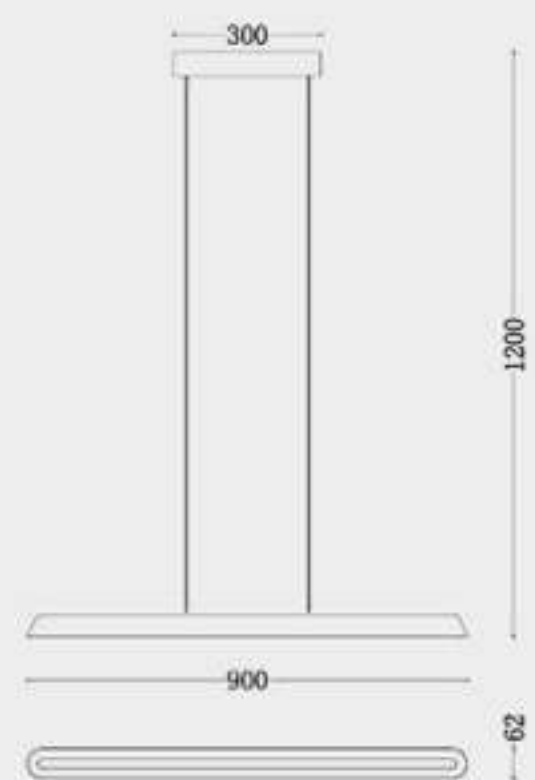

MD8301-900
MD8301-1200
MD8301-1500

Size: 900*38*85mm
Bulb: LED 15W 3000K
Size: 1200*38*85mm
Bulb: LED 20W 3000K
Size: 1500*38*85mm
Bulb: LED 24W 3000K

Material: aluminum
Color: Whaki White/Whaki Grey