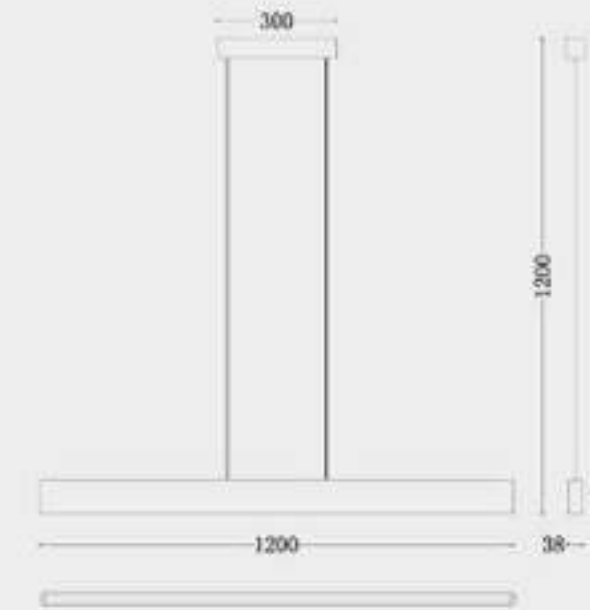

Size: 900*38*85mm

Bulb: LED 15W+3W 3000K (with spot light)

Size: 1200*38*85mm

Bulb: LED 20W+6W 3000K (with spot light)

Size: 1500*38*85mm

Bulb: LED 24W+6W 3000K (with spot light)

Material: aluminum

Color: Whaki White/Whaki Grey