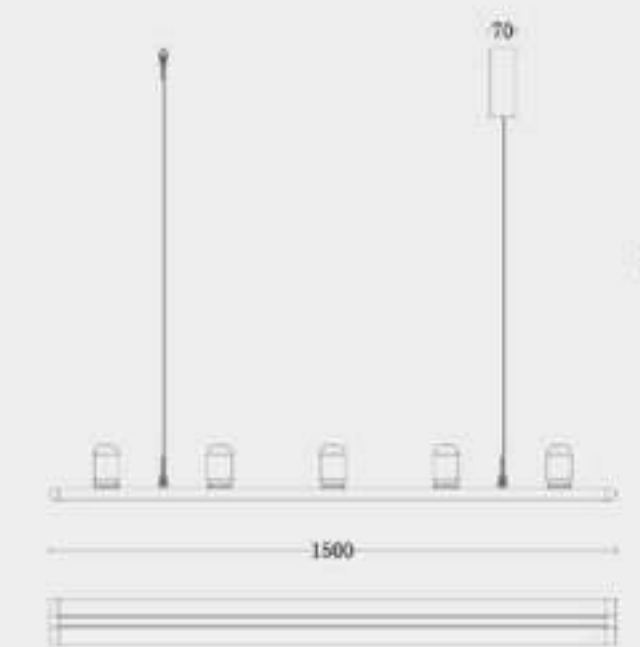

Size: 900*38*85mm

Bulb: LED 15W+3W 3000K (with spot light)

Size: 1200*38*85mm

Bulb: LED 20W+6W 3000K (with spot light)

Size: 1500*38*85mm

Bulb: LED 24W+6W 3000K (with spot light)

Material: aluminum

Color: Whaki White/Whaki Grey

MD8301-900
MD8301-1200
MD8301-1500

Size: 900*38*85mm
Bulb: LED 15W 3000K
Size: 1200*38*85mm
Bulb: LED 20W 3000K
Size: 1500*38*85mm
Bulb: LED 24W 3000K

Material: aluminum
Color: Whaki White/Whaki Grey

MD8306-900+3
MD8306-1200+5
MD8306-1500+5