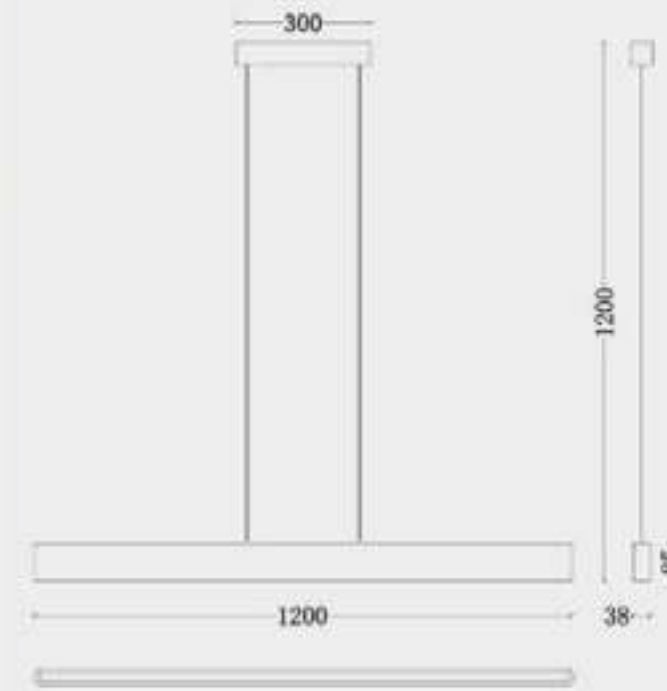

Bulb: LED 2700K-5000K 24V 48W

Material: aluminum+PC

Color: chrome+white

MD8305-695

Size: D695mm

Bulb: LED 40W 3000-6000K

Material: Carbon steel+Wool

Color: walnut+grey