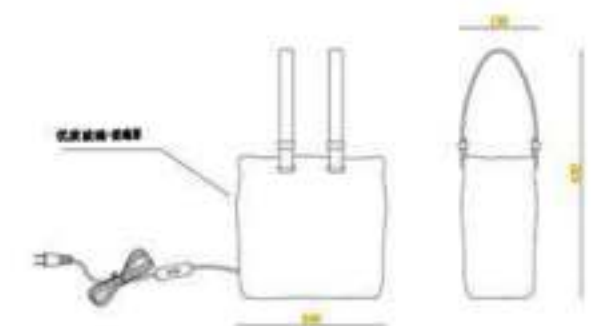

MT8279

Size(mm):L250*W130*H420MM

Color: gold+blue/gold+amber

Material:metal+glass

Bulb: E14 1xMax. 25W