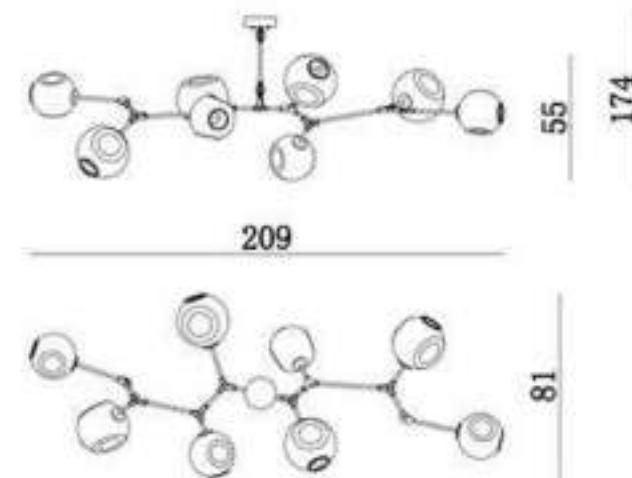

MD8080-8

Size(mm):L2090XW810XH550MM

Color: Black/Golden/Chrome+Clear

Material:Steel+glass

Bulb: E27X8