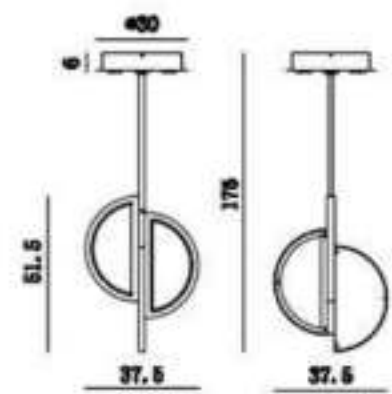

MD8193-4S

COLOR
Golden
MATERIAL
Aluminium+Iron+Acrylic
SIZE(MM)
D375*515 H1750
SOCKET
LED 21W 4*3W 12V
3000K