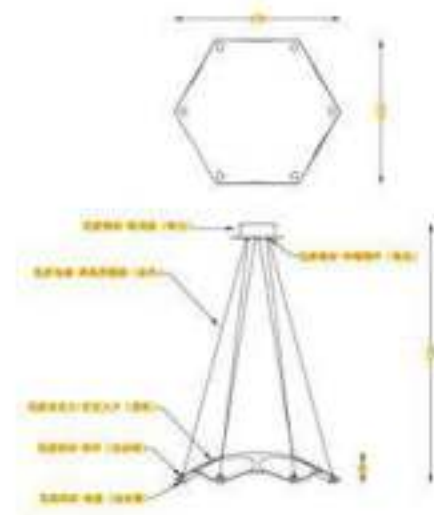

MD8246-1

Size(mm):L476*W412*H86MM*H1200

Color: Rose golden+clear

Material:Acrylic+aluminum

Bulb:LED 3V 3W 3000K