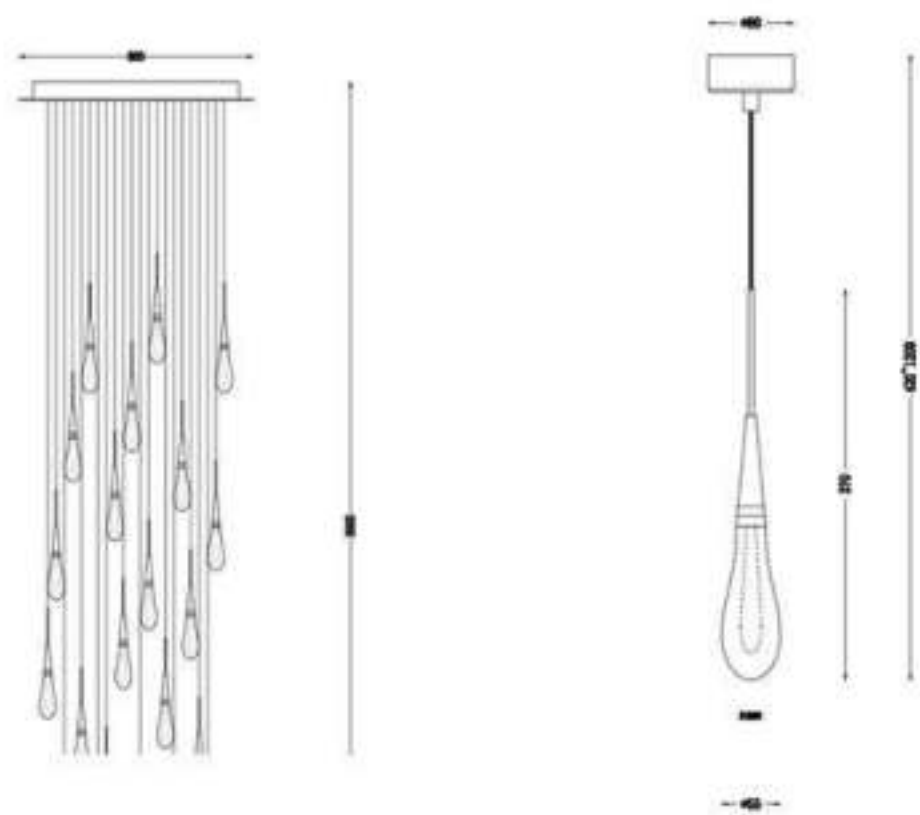

MD8197-22
Size(mm):D800*H3000MM
Color: clear+gold+white
Material: Metal+Glass
Bulb: LED22*3W