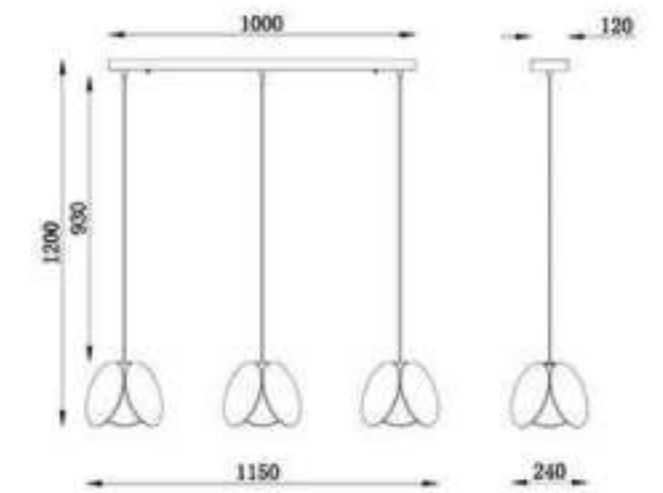

MD8239-3

Size(mm):L1150*W240*H210,Total high1200

Color: Matt brushed brass

Material:metal+acrylic

Bulb: LED 24V-3*6W-3000K