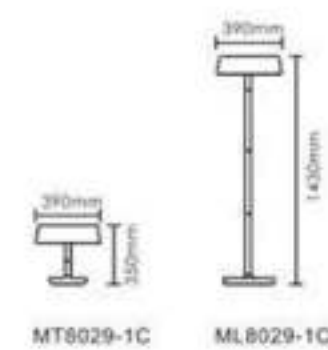

MT8029-1C
Item Size: Ø390mm H350mm
Bulb: E27 3 x 60W
Material: Aluminium+Wooden
Colour body:White

ML8029-1C
Item Size: Ø390mm H1430mm
Bulb: E27 3 x 60W
Material: Aluminium+Wooden
Colour body:White