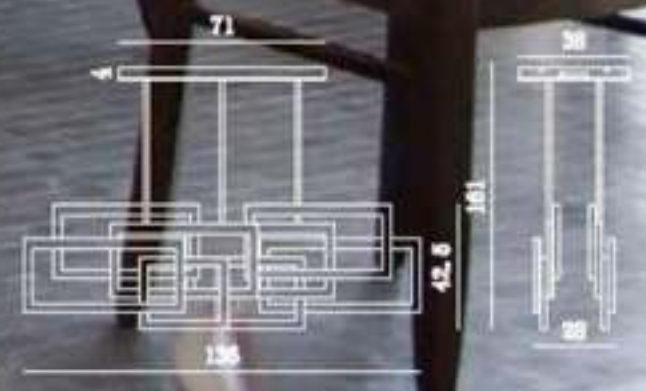

MD8189-8A

COLOR

Golden+Black

MATERIAL

Aluminum+Iron+PC

SIZE(MM)

1360*380*425 H1610

SOCKET

LED 2*32W 3000K