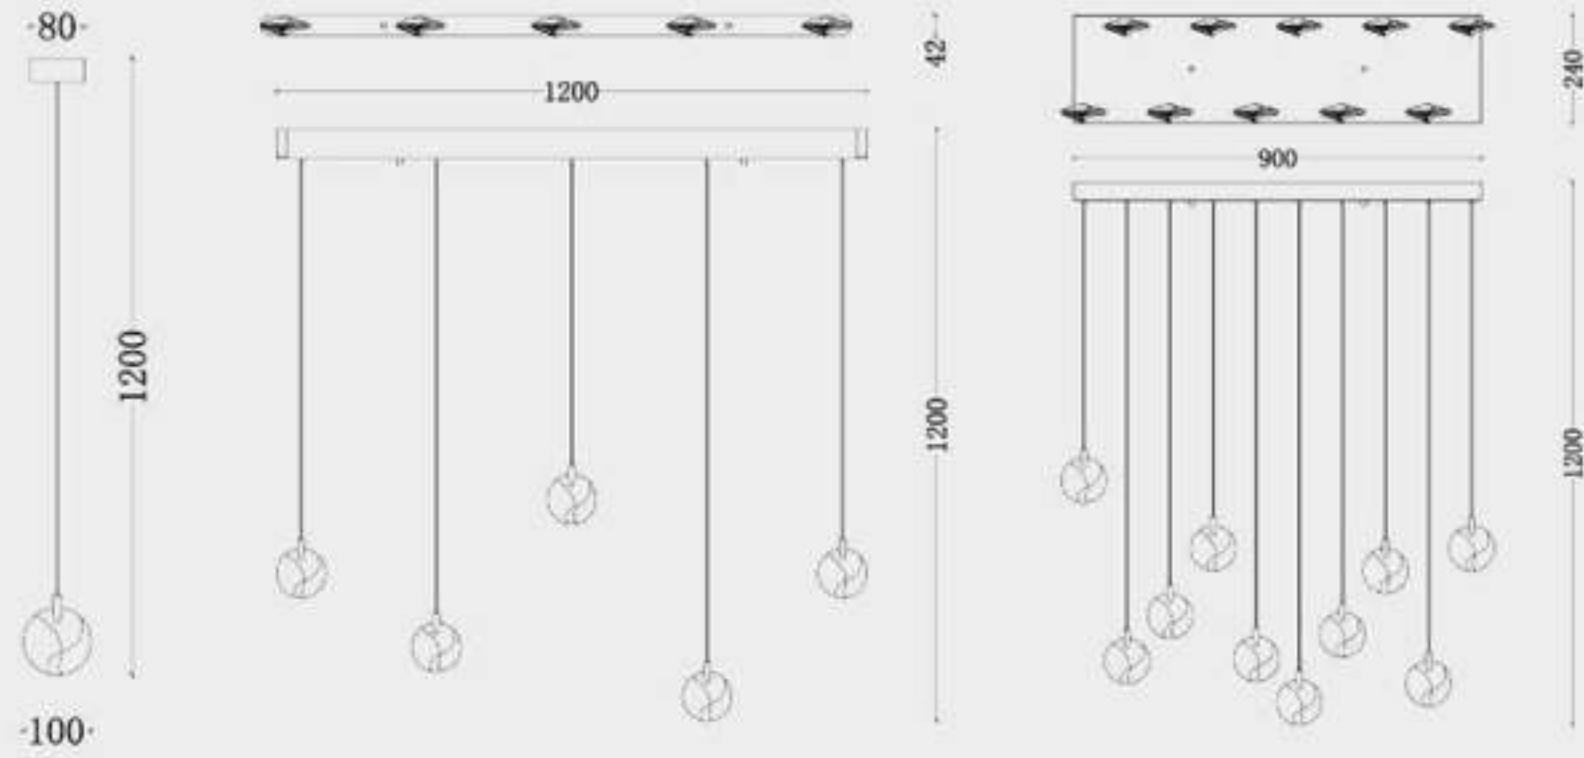

MD8233-1
MD8233-5
MD8233-10

Size: D100XH1200mm
Bulb: LED CREE 4000K 1W

Size: L1200*W42*H1200mm
Bulb: LED CREE 4000K 1W*5

Size: L900*W240*H1200mm
Bulb: LED CREE 4000K 1W*10

Material: metal+crystal
Color: gold+matt Black