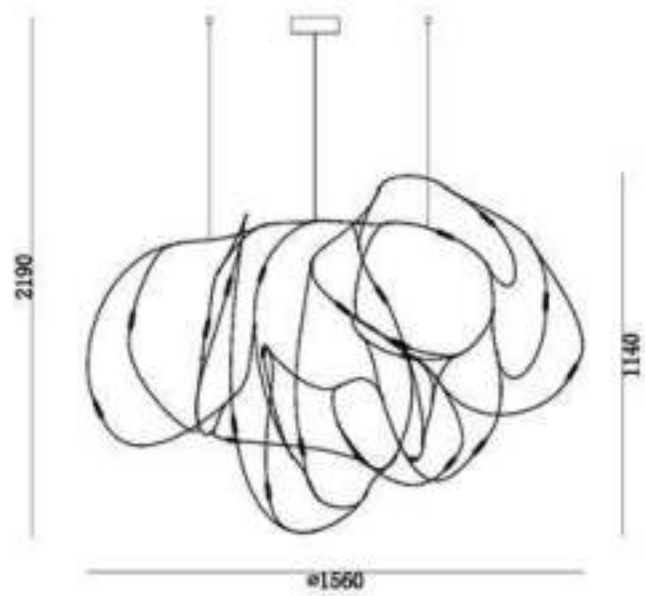

**MD8296-900/MD8296-1200
MD8296-1500**

Size: L900*W60*H60MM, Total high1200

Bulb: LED 10W 3000K

Size: L1200*W60*H60MM, Total high1200

Bulb: LED 13W 3000K

Size: L1500*W60*H60MM, Total high1200

Bulb: LED 19W 3000K

Material: aluminum+Glass
Color: black+clear

MD8270-11

Size(mm):L693*W728*H685MM

Color: Copper+clear

Material:Copper+acrylic

Bulb:LED 12V 11xMax 1W

MD8270-21
Size(mm):D1560*H1140MM
Color: Copper+clear
Material:Copper+acrylic
Bulb:LED 12V 21xMax 1W