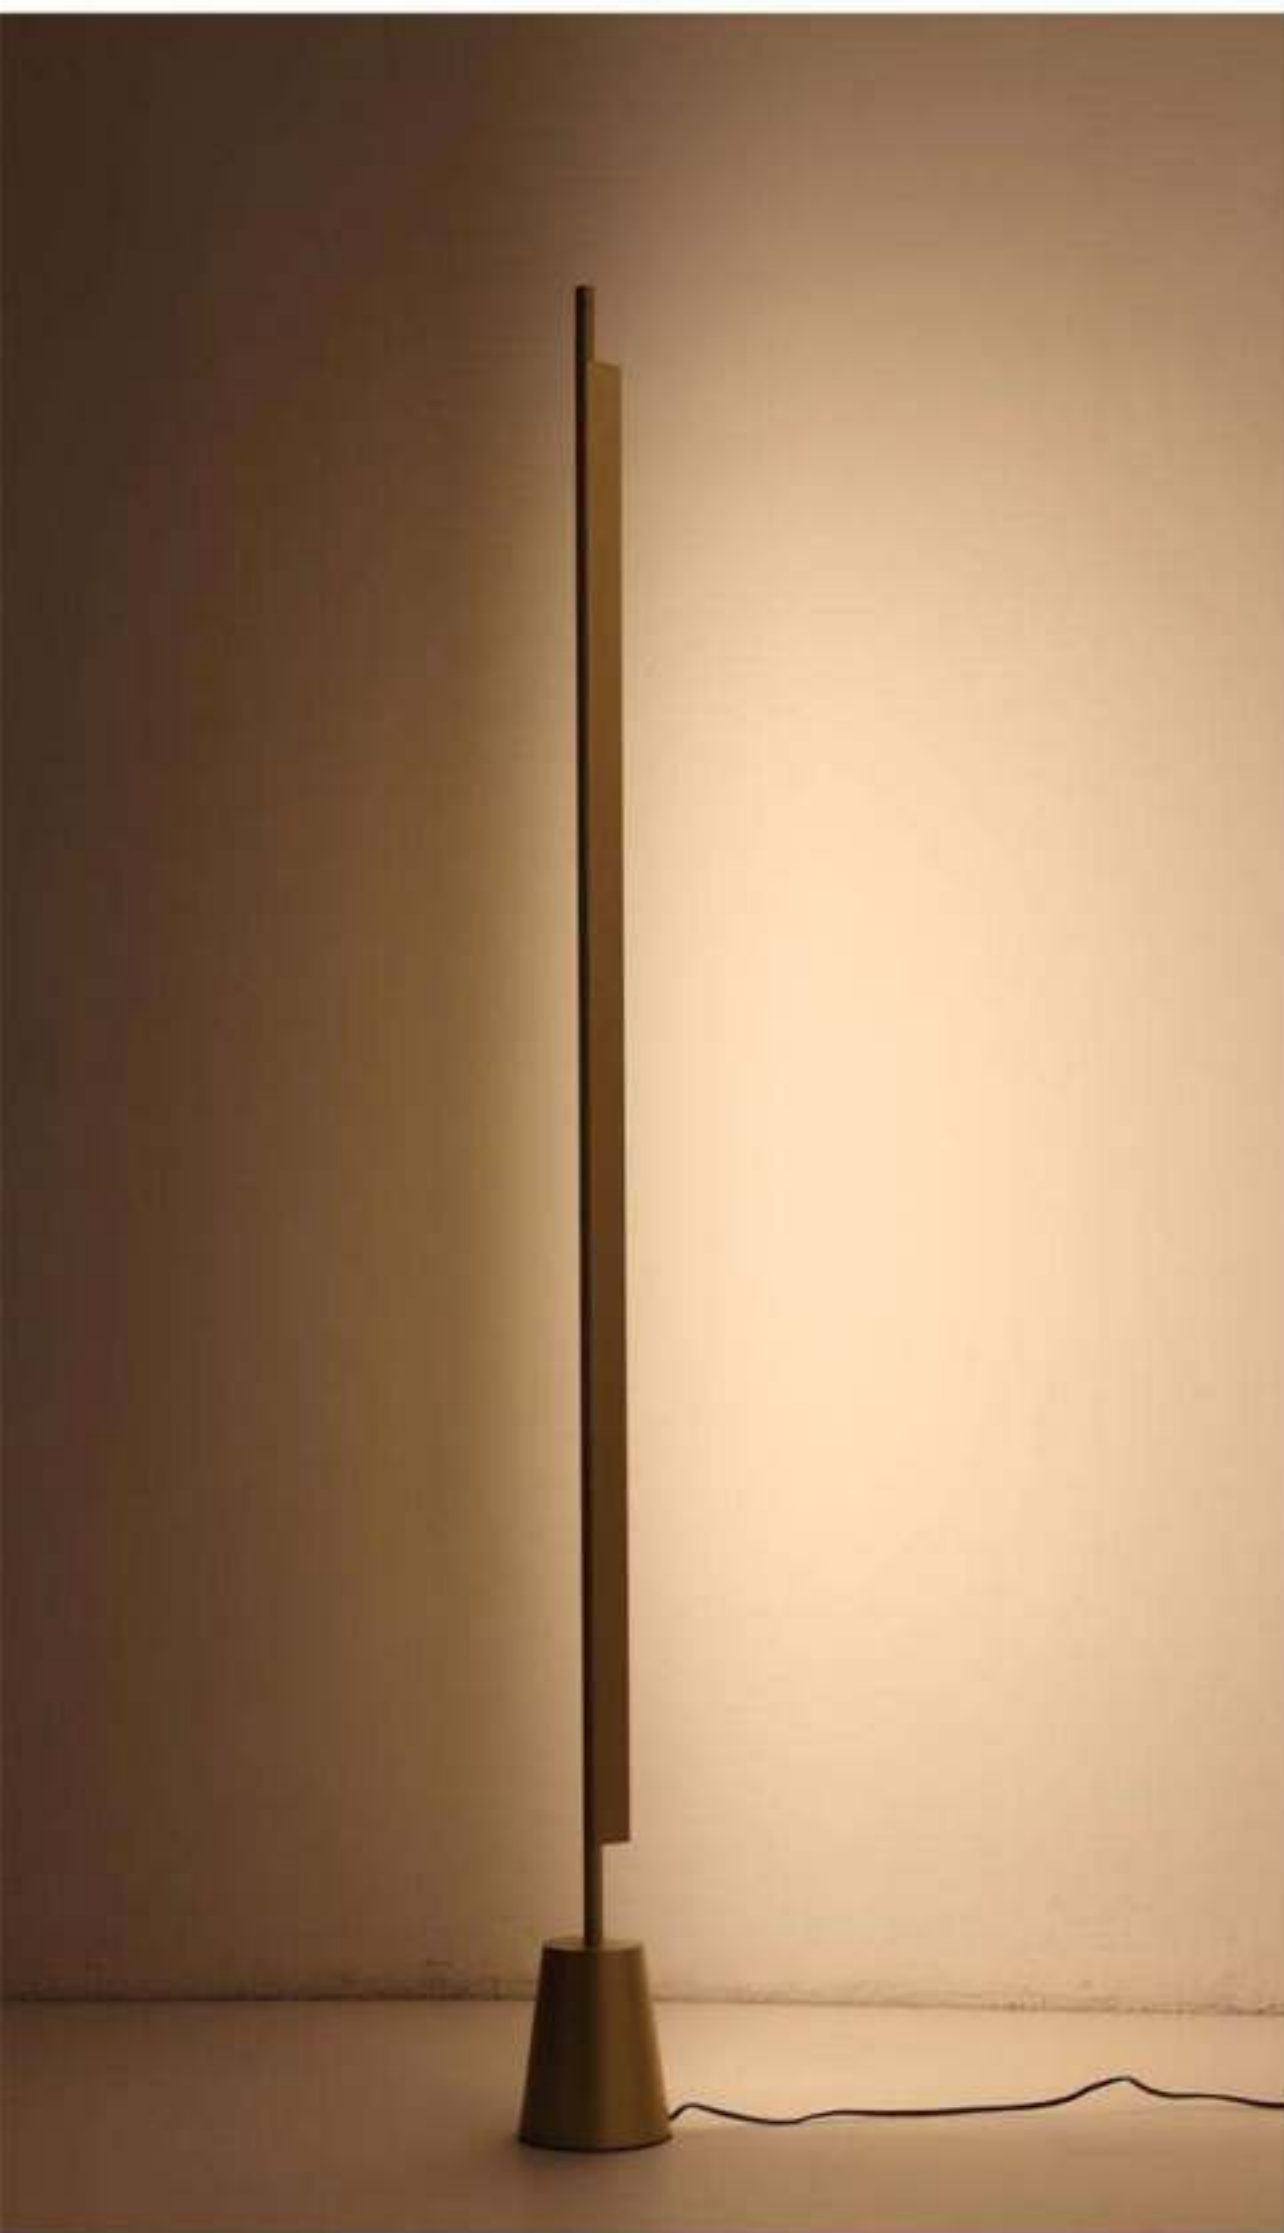

Bulb: LED 25*6W

MD8178-8

Size(mm):L1200*W1115*H1500MM

Color: GOLD

Material:Aluminium+Glass

Bulb: G4*8

ML8180-1

Size(mm):L150*H1850MM