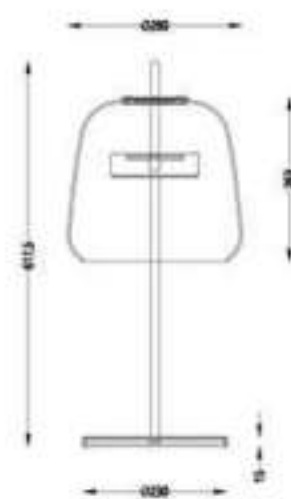

Material:Glass+Leather

Bulb:E27 LED G9 1*3W

MD8197-22
Size(mm):D800*H3000MM
Color: clear+gold+white
Material: Metal+Glass
Bulb: LED22*3W

MT8218-1

Size(mm):D280*H617M
 Color: Smokey+white
 Material:metal+glass
 Bulb:3000K 8W