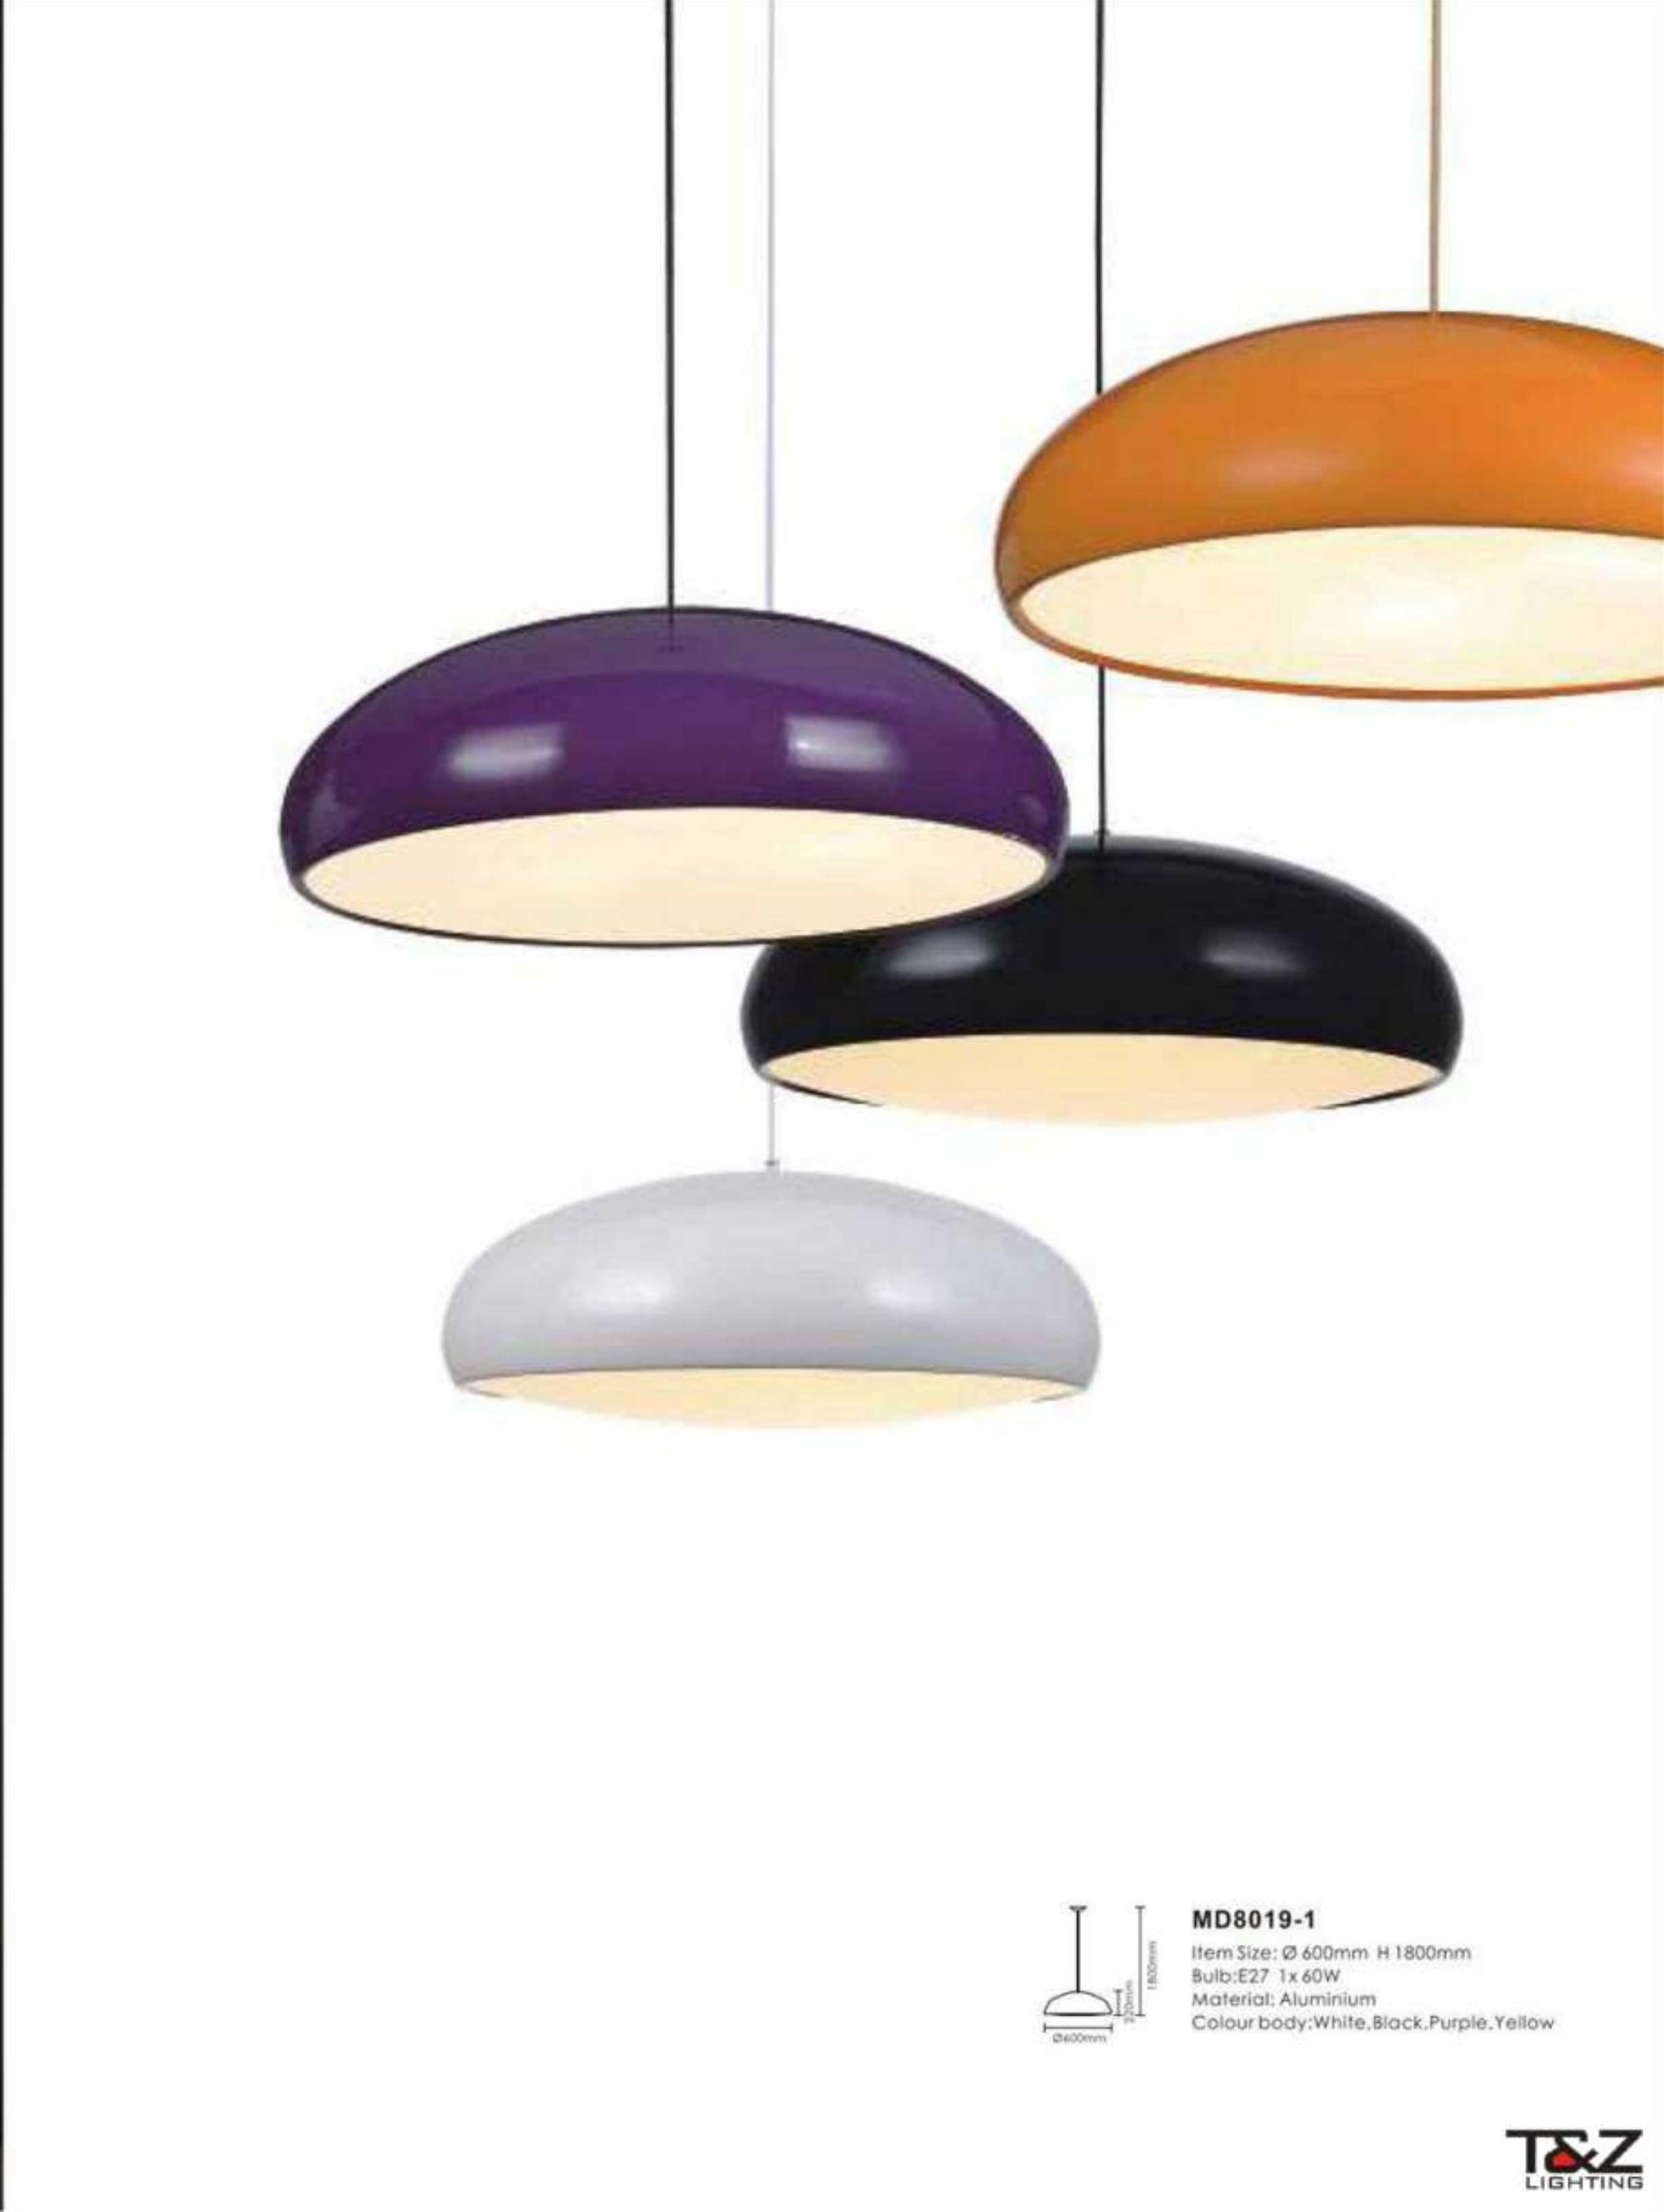

MD8019-1
Item Size: Ø 600mm H 1800mm
Bulb: E27 1x 60W
Material: Aluminium
Colour body: White, Black, Purple, Yellow