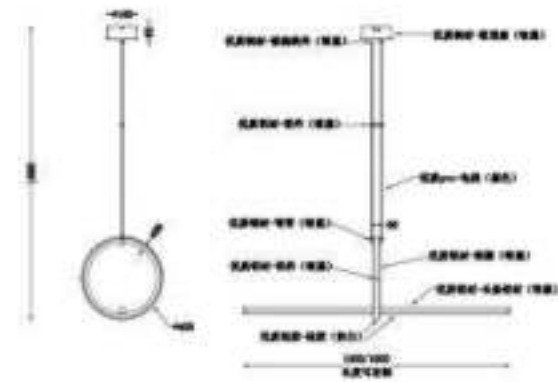

MD8205-1300

Size(mm):L1300*D400MM,Total high1680MM

Color: black+white

Material: Metal+Silicone

Bulb: LED 35W3000K