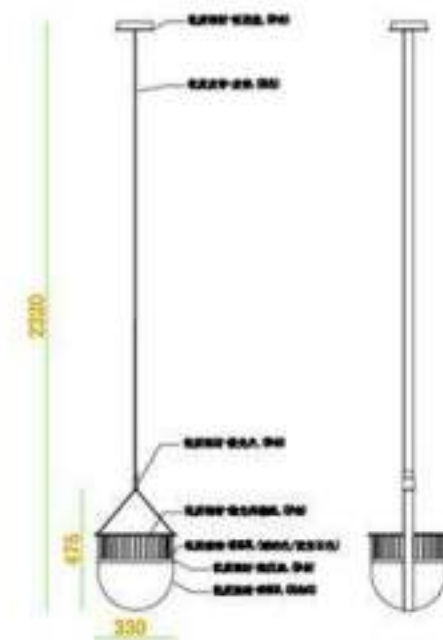

ML8192-1

Size(mm):L1770*H2000 Base D500mm Shade D330mm

Color: Black+Blue

Material: Metal+Glass

Bulb: E27 LED2*MAX5W