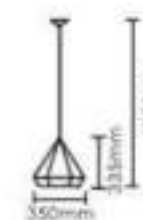

MD8035-350
Item Size: Ø350mm H1800mm
Bulb: E27 1 x 60W
Material: Carbon Steel
Colour body: White, Black, Chrome, Golden