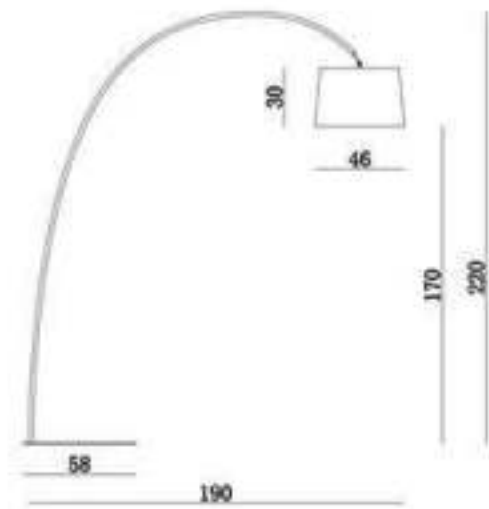

ML6040-3

Size(mm):Lampshade L460*H300MM base D580MM L1900*H2200MM

Color: White/Black/Red

Material:Fiber+Carbon steel

Bulb:E27x3