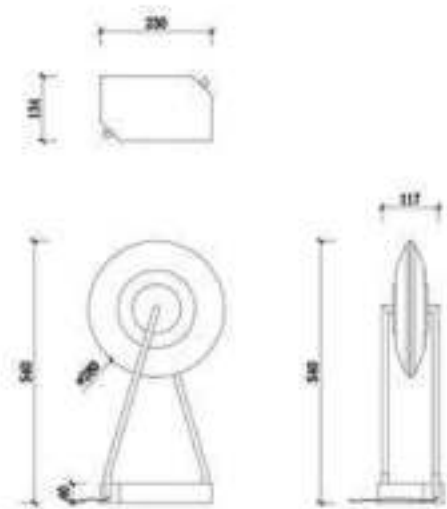

MD8218-1

Size(mm):D279*H264MM
 Color: Smokey+white
 Material:metal+glass
 Bulb:E27*1 40W

MT8222-1

Size(mm):Dia280*H540mm

Color: White+Black

Material: Metal+crystal glass

Bulb: LED 3000K 8W

MD8222-1L