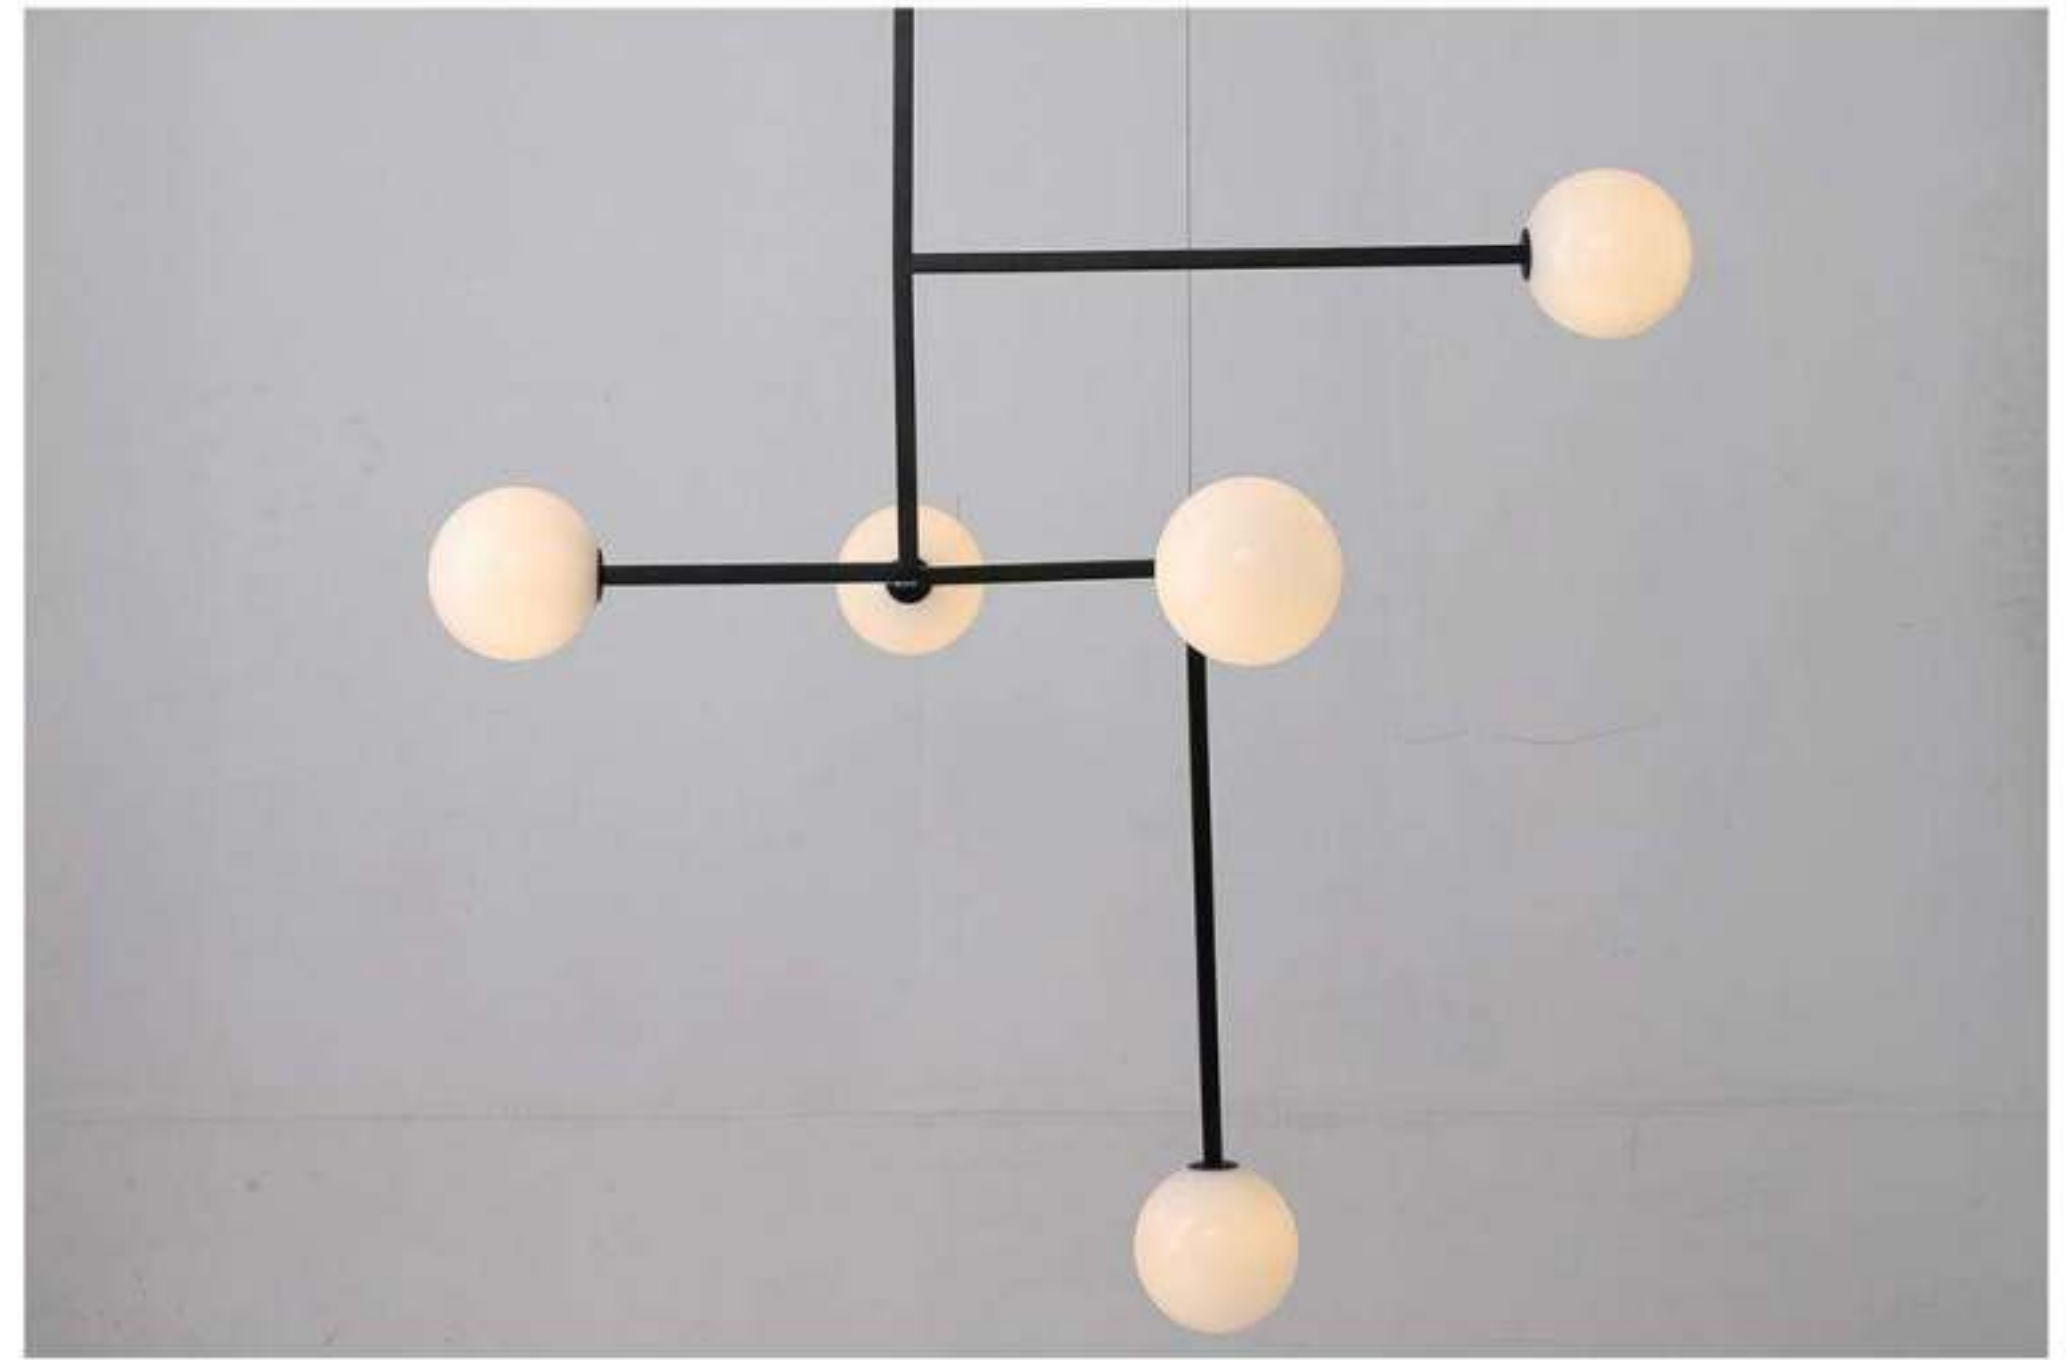

Bulb: LED 24V 10W 2800K

MD8219

Size(mm):L460*W46*H201MM

Color: Clear+black

Material:Glass

Bulb: E27 4W 2700K

MD8216-9
Size(mm):D500*H2180
Color: Golden+white
Material:Steel+glass
Bulb: G9 3000K9 X MAX 3W

MD8214-7