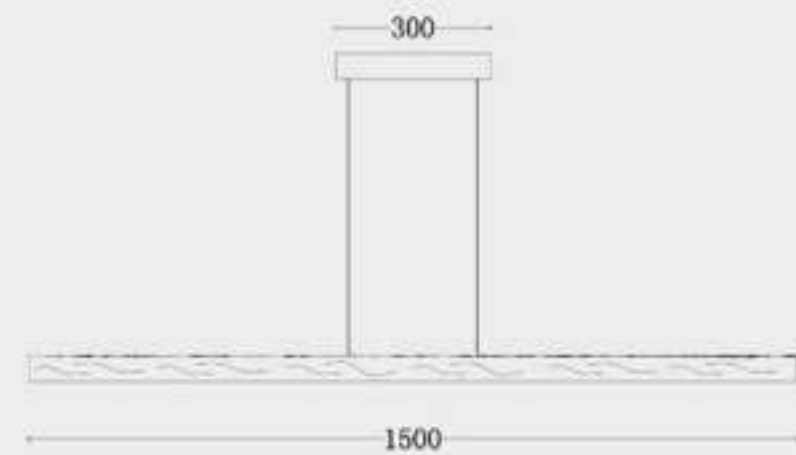

MD8300-L-1500

Size: L1500mm

Bulb: LED 2700K-5000K 24V 48W

Material: aluminum+PC

Color: chrome+white