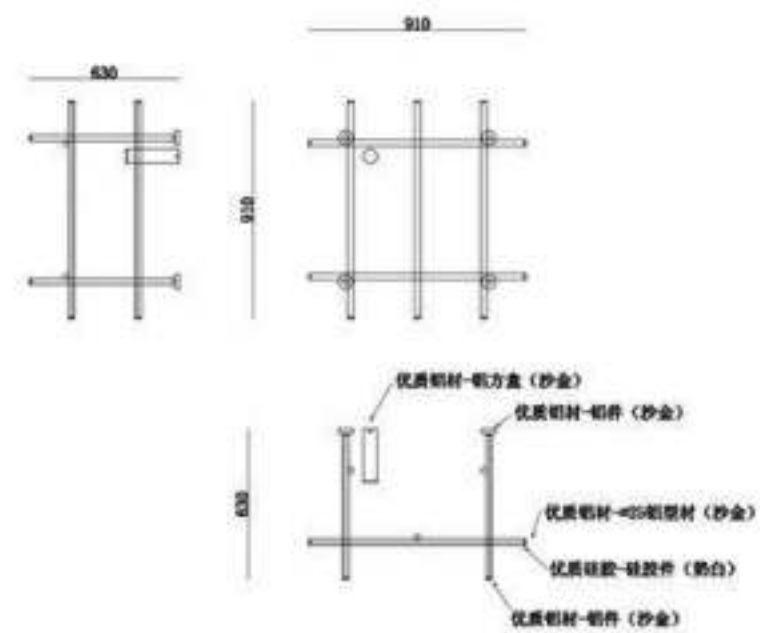

MX8205-9

Size(mm):L910*W910*H630mm

Color: Brushed brass

Material: Metal+silicone

Bulb: LED 41W3000K