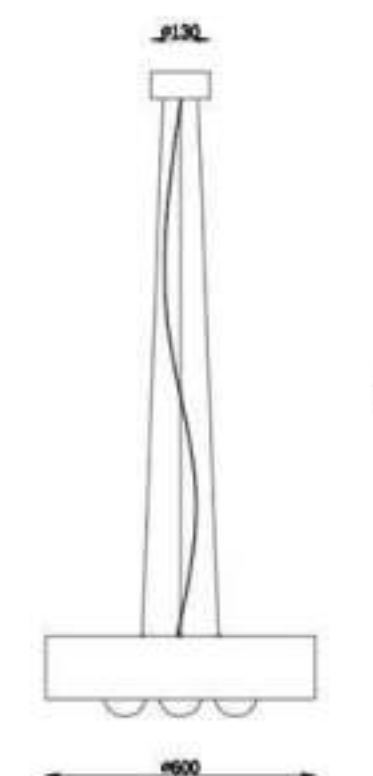

MD8259-B

Size(mm):D600MM

Color: Walnut+Natural wood/walnut+chrome

Material:Wood+metal

Bulb: 3*G95 LED 220V 5W 3000K