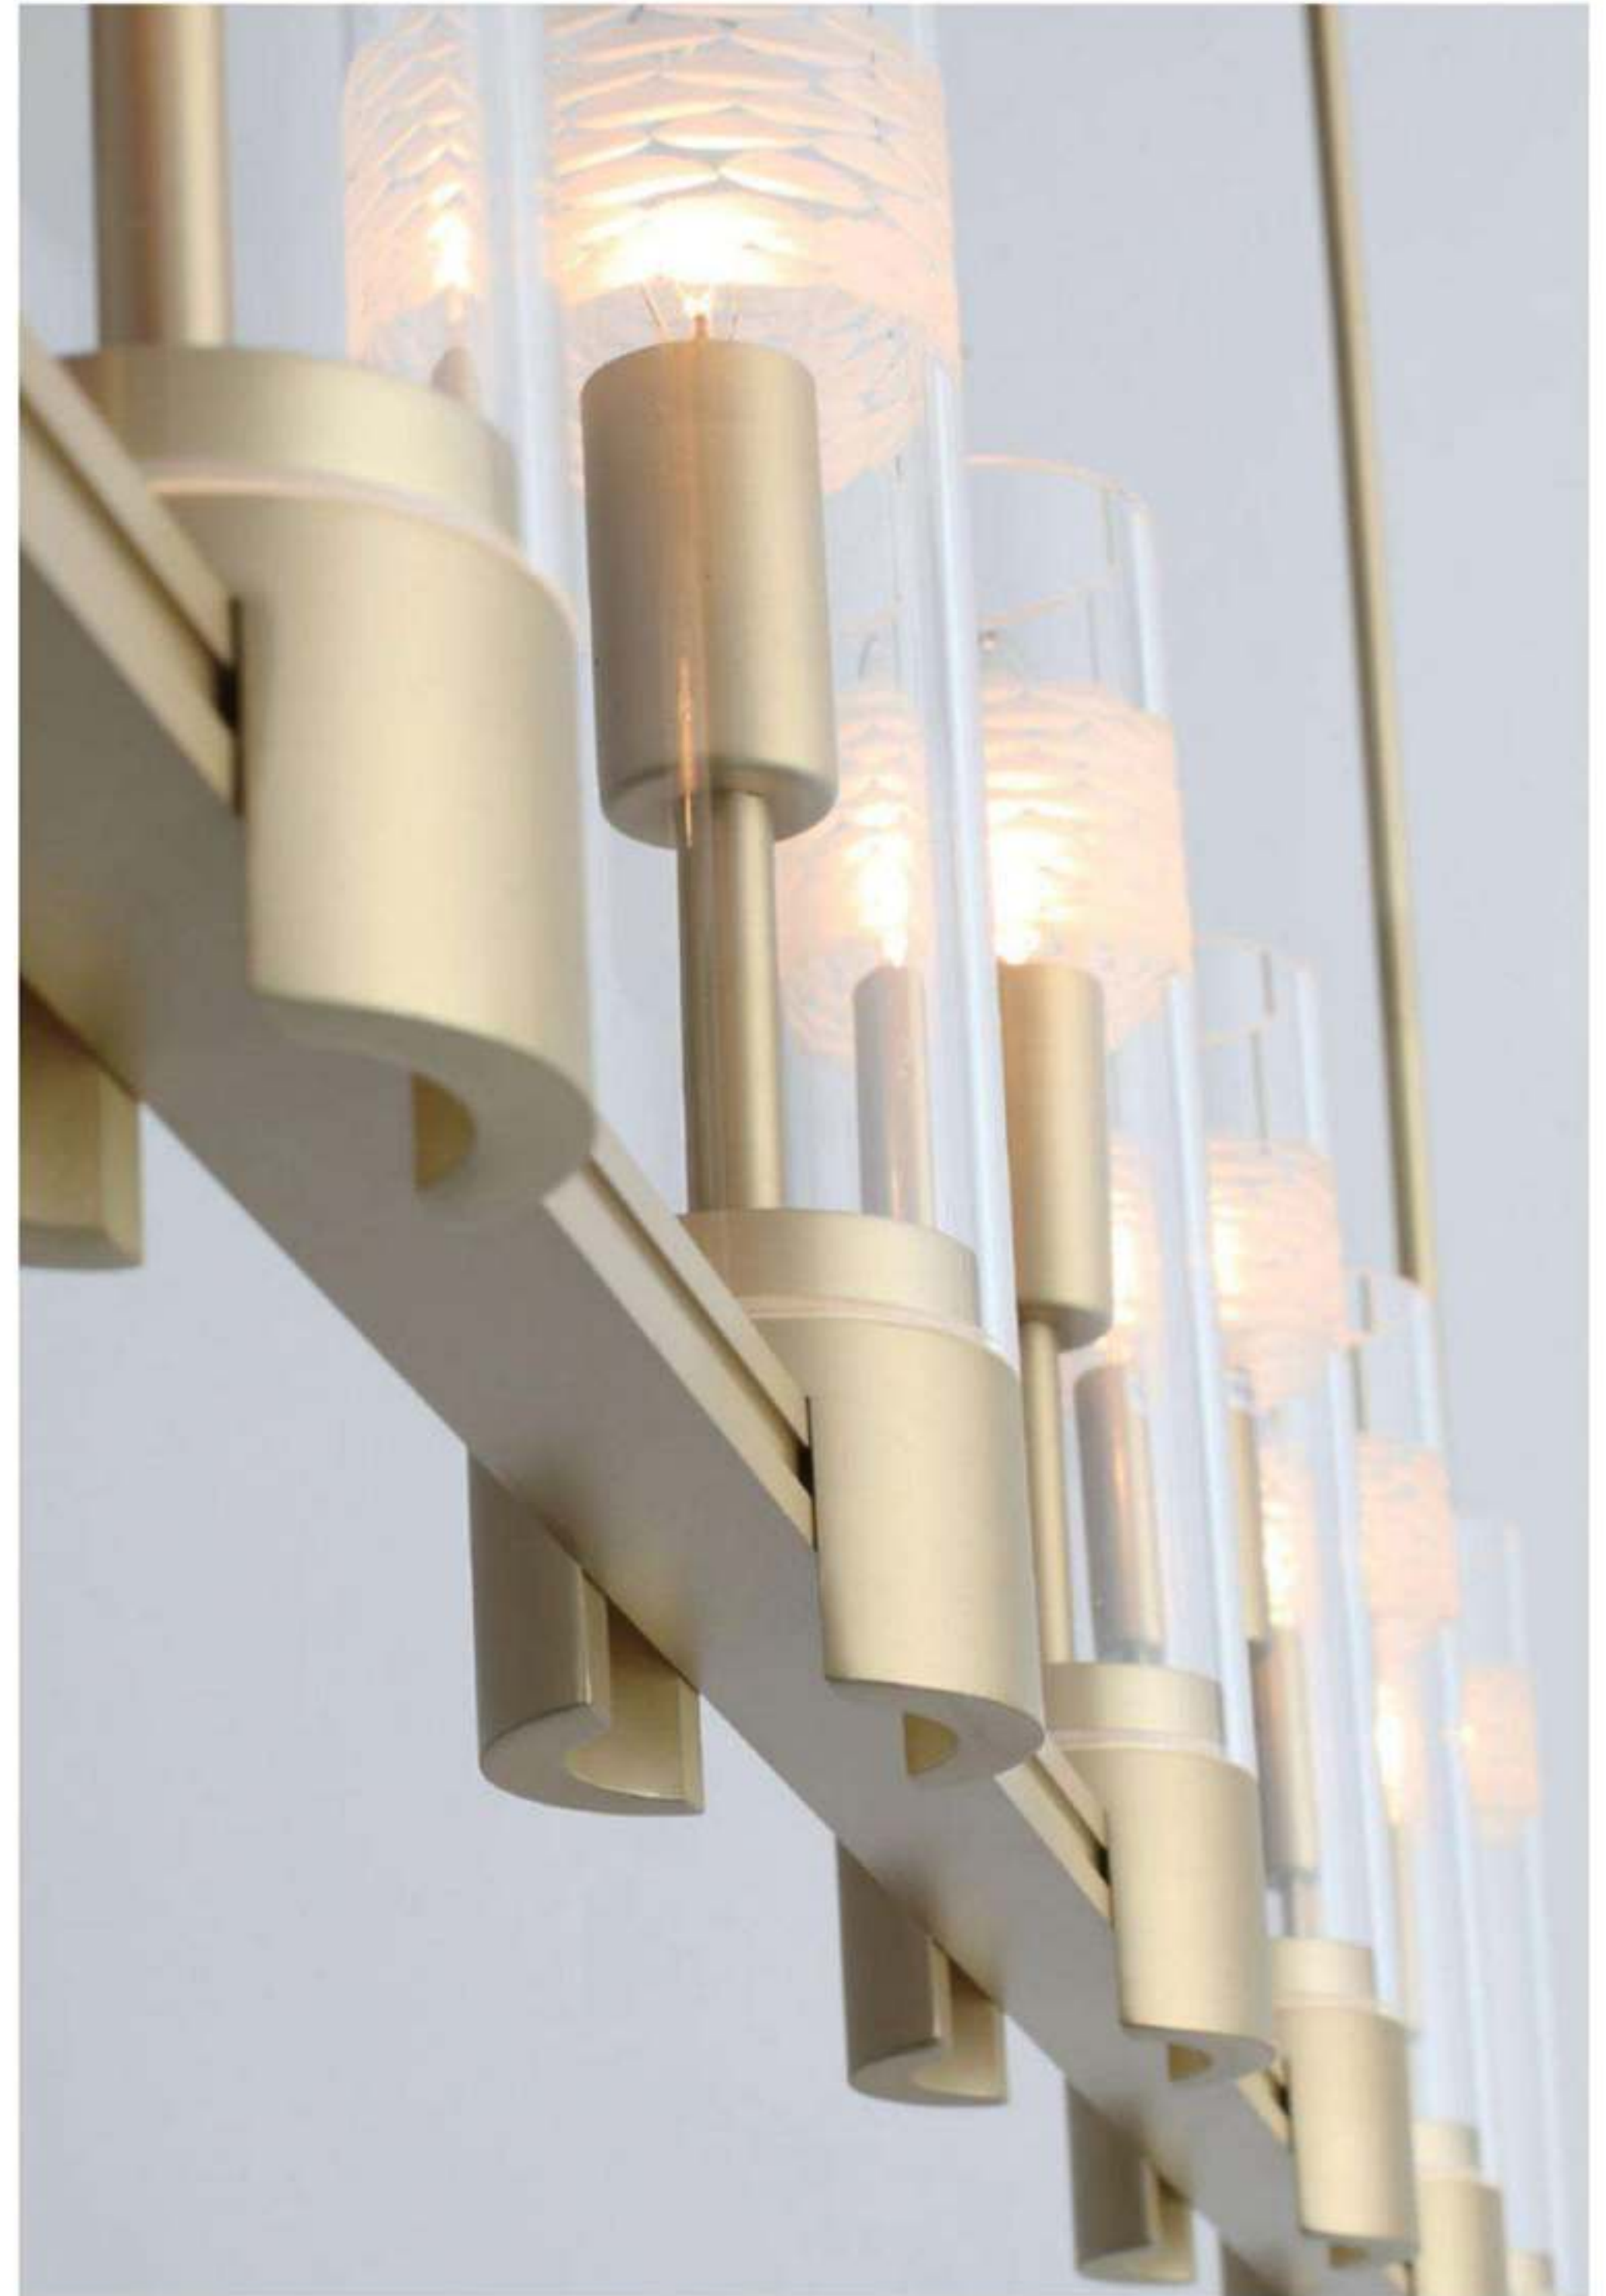

MD8133-6

COLOR

Golden+Clear

MATERIAL

Metal+Glass

SIZE(MM)

L1470*W120*H270,Include Stem H1370

SOCKET

E14 6*20W