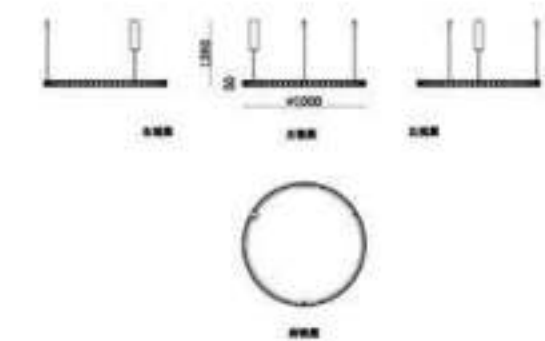

MD8237-1000Y

Size(mm):D1000*H50MM

Color: Nickel/Golden

Material:Aluminum+glass

Bulb:LED 95W 12V 3000K