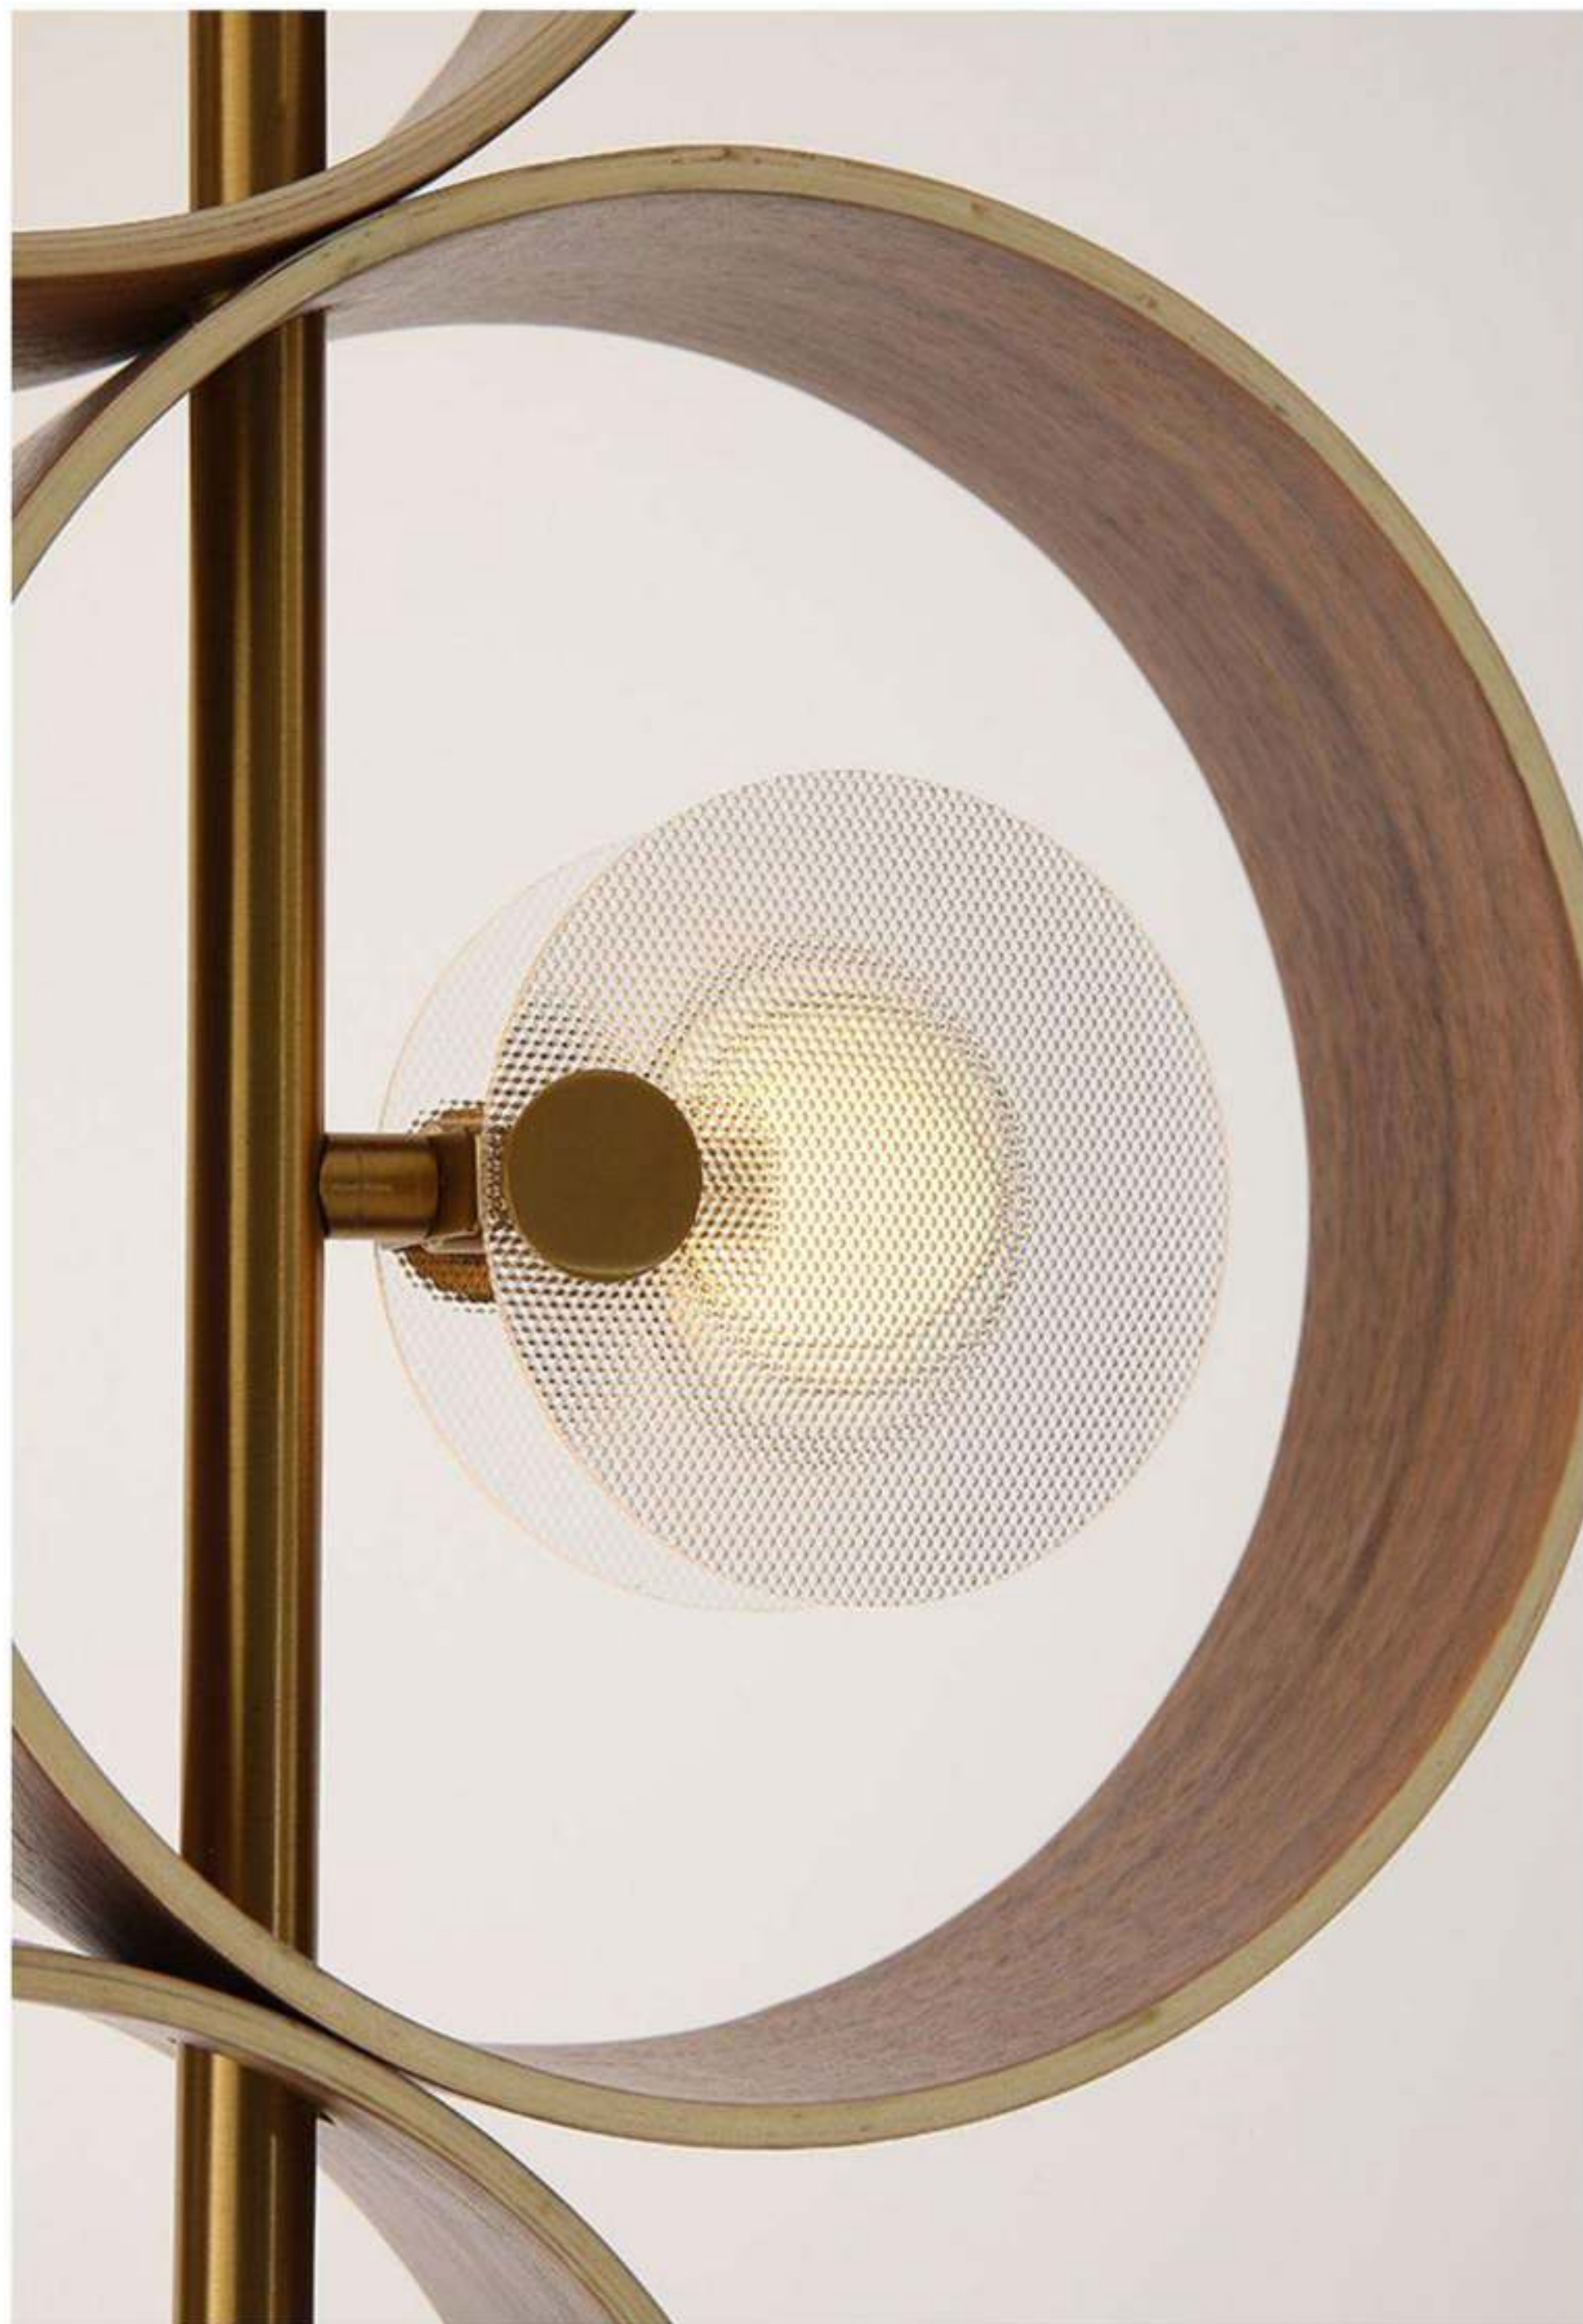

Size(mm):LampshadeD610*H300MM BaseD520MM

L1950*H2180MM

Color: White/Black

Material: Metal+Fabric

Bulb: E27*1

ML8271

Size(mm):D300*H1700MM L1950*H2180MM

Color: Copper+walnut