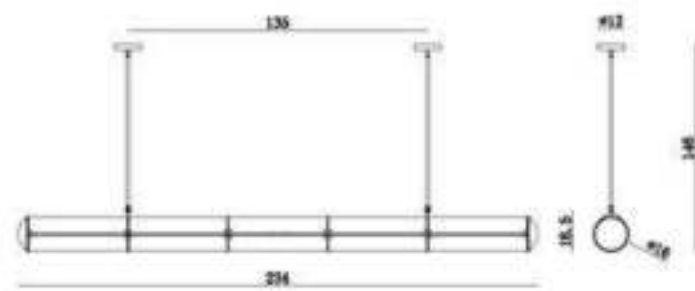

MD8149-6-2340

Size(mm):L2340*W185*H1460MM

Color: Golden+White Black+White

Material:Carbon steel+Acrylic

Bulb:LED