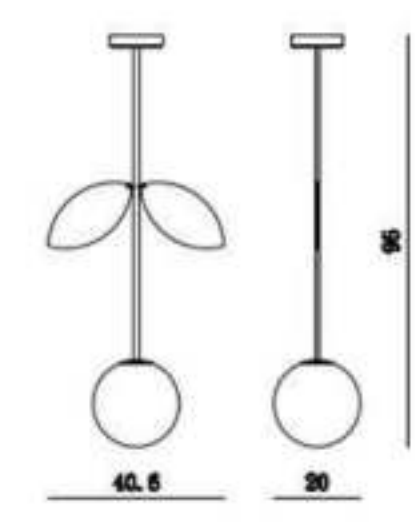

Material:Aluminium

Bulb: E27 *1

8168

Series

All places are suitable for collecting moods; very detail is suitable for demonstrating moods. From here to there, links the mood of home.

MD8168
COLOR
Golden
MATERIAL
Carbon steel+Glass
SIZE(MM)
406*200*950
SOCKET
E14 1*40W