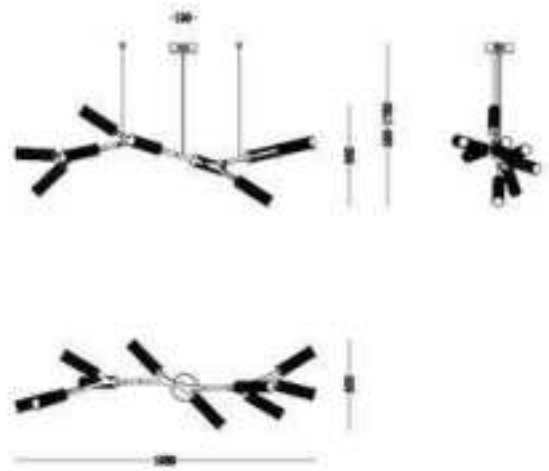

Bulb: LED3000k

MD8196-10

Size(mm):L1680*W500*H560MM

Color: rose gold

Material:aluminum+glass

Bulb: LED 10*6W3000K

MD8193-4L

COLOR
Golden
MATERIAL
Aluminium+Iron+Acrylic
SIZE(MM)
D550*780 H1900
SOCKET
LED 32W 4*3W 12V
3000K