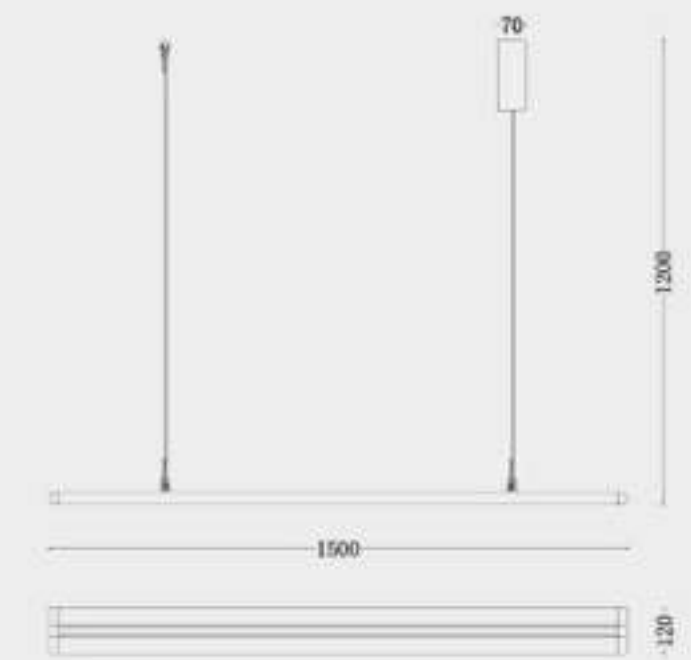

MD8306-900
MD8306-1200
MD8306-1500

Size: 900*120*30mm
Bulb: LED 15W 3000K
Size: 1200*120*30mm
Bulb: LED 20W 3000K
Size: 1500*120*30mm
Bulb: LED 24W 3000K
Material: aluminum+Silicone
Color: Whaki Grey rust color