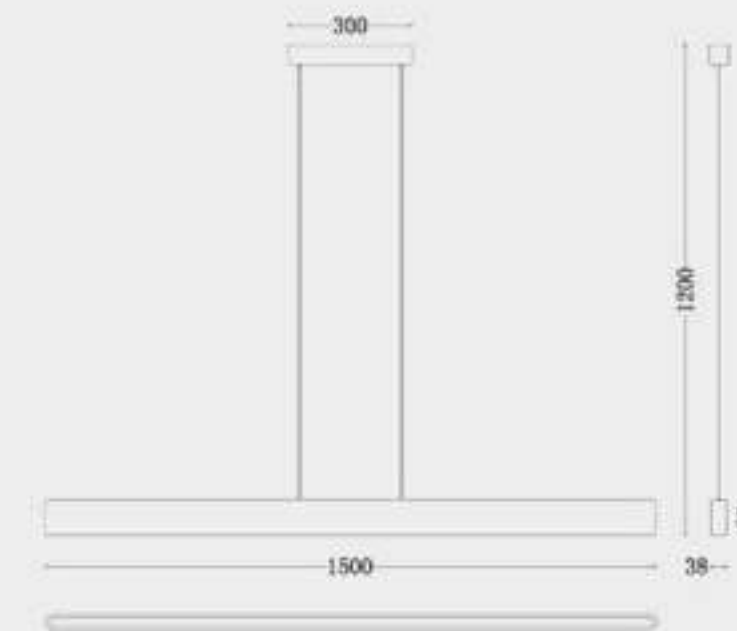

Size: 900*38*85mm

Bulb: LED 15W+3W 3000K (with spot light)

Size: 1200*38*85mm

Bulb: LED 20W+6W 3000K (with spot light)

Size: 1500*38*85mm

Bulb: LED 24W+6W 3000K (with spot light)

Material: aluminum

Color: Whaki White/Whaki Grey