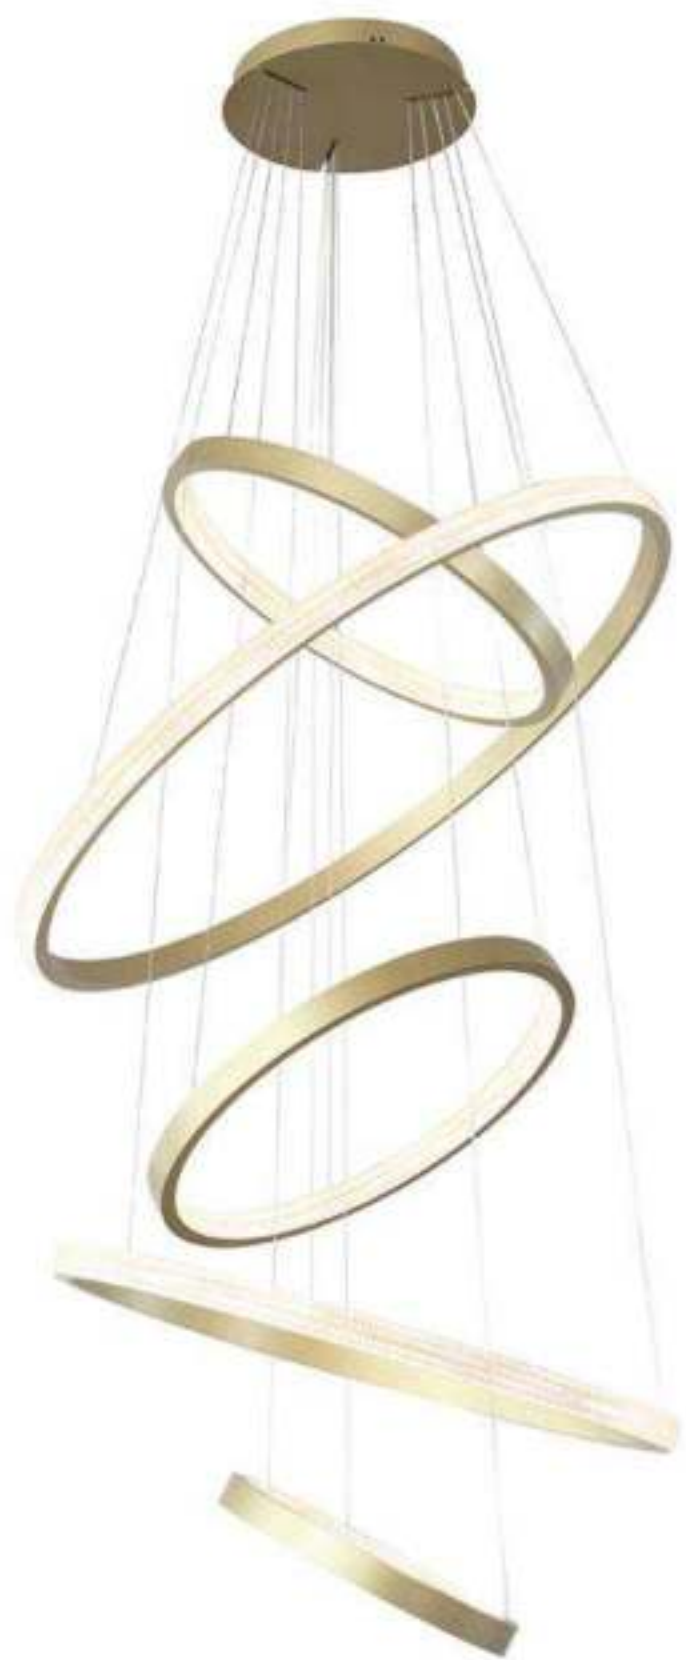

Color: Champagne/black/Stainless steel color

Material:Stainless steel+Acrylic

Bulb:LED 96*0.5W 2700K

MD8170-5C

Size(mm):600C+1000C+600C+800C+400C

Color: Golden

Material:Aluminium+Acrylic

Bulb:LED 243W 3000K