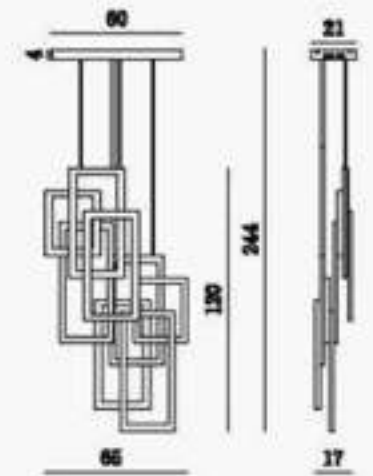

MD8189-8B

COLOR
Golden+Black
MATERIAL
Aluminium+Iron+PC
SIZE(MM)
650*210*1200 H2440
SOCKET
LED 2*32W 3000K