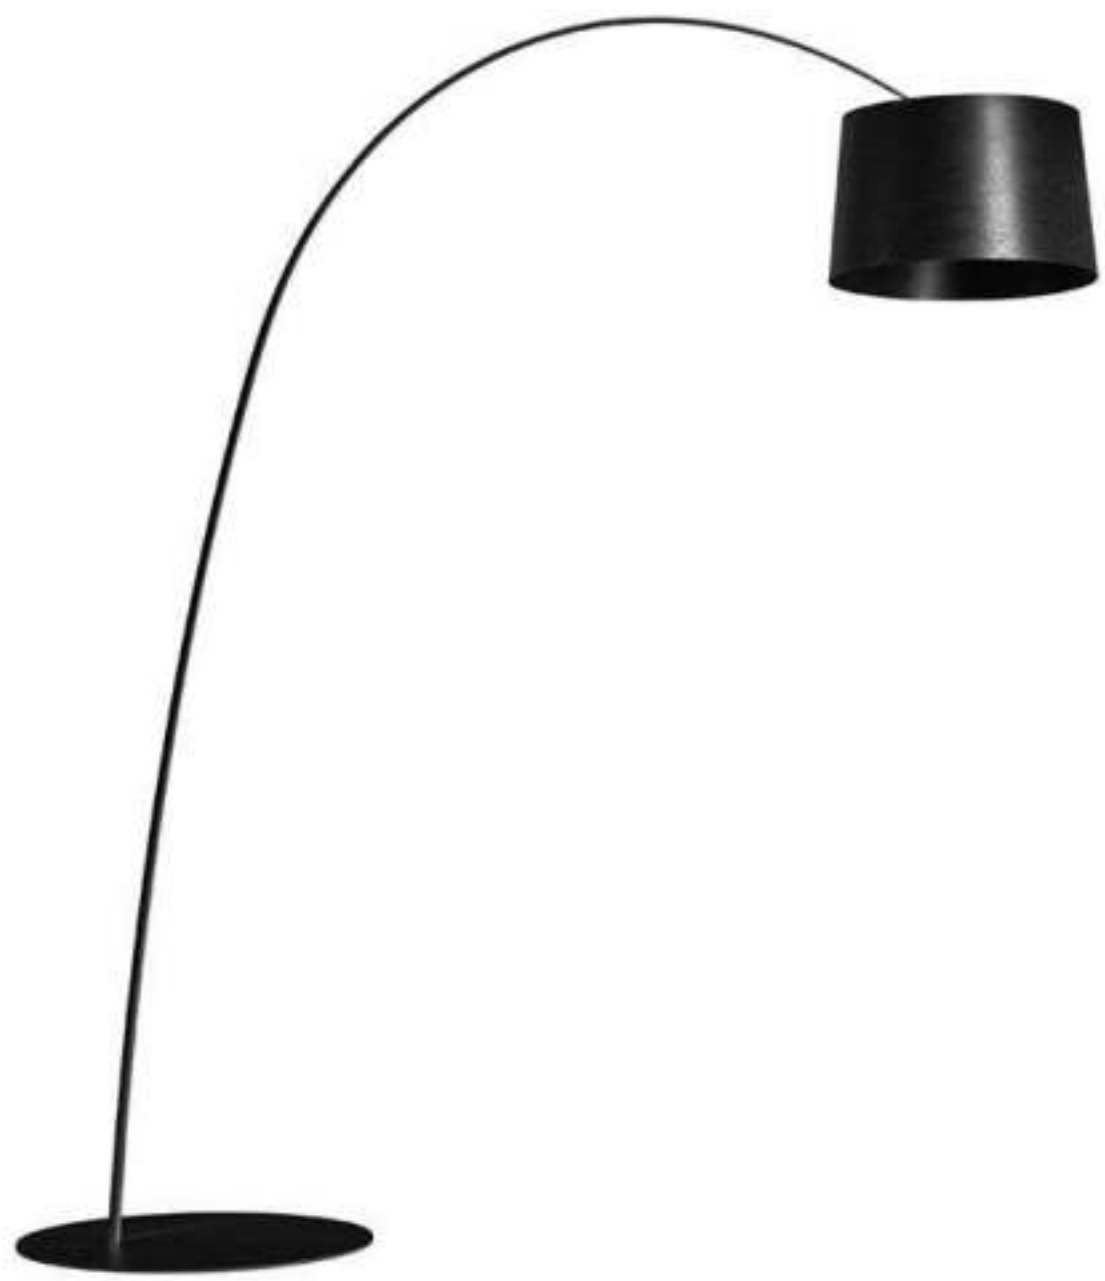

MT8217-2
Size(mm):L330*W180*H466MM
Color: Golden
Material:AMetal+acrylic
Bulb:LED 3000K

ML6040-3

Size(mm):Lampshade L460*H300MM base D580MM L1900*H2200MM

Color: White/Black/Red

Material:Fiber+Carbon steel

Bulb:E27x3