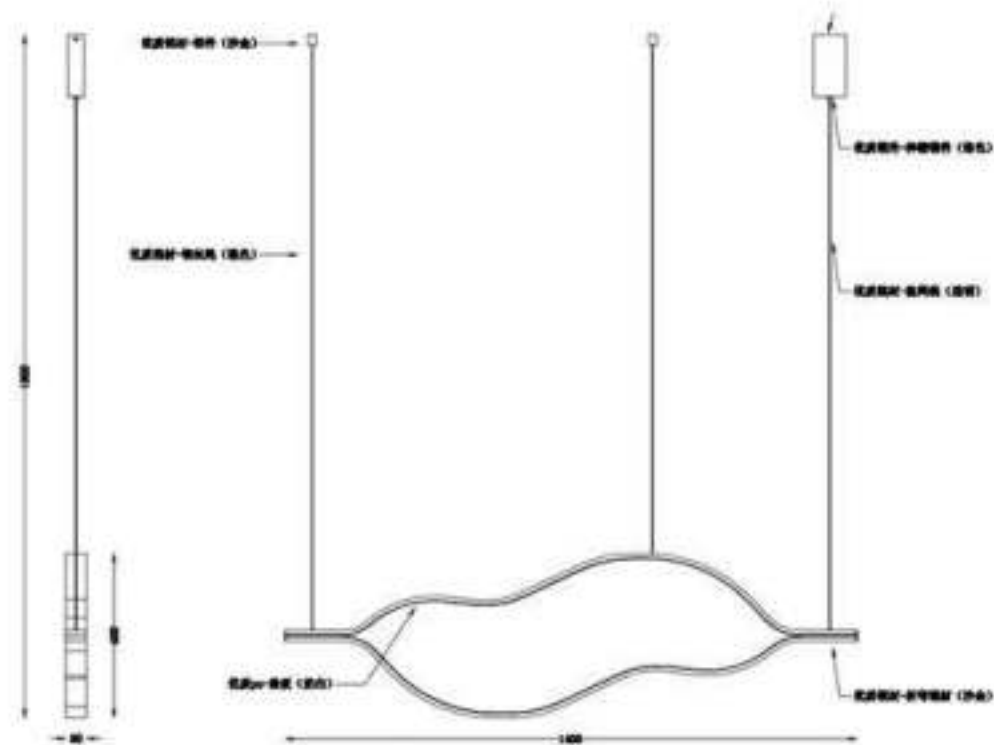

MD8206-1400

Size(mm):L1400*W50*H400MM

Color: gold

Material:Copper+PC

Bulb:LED 3000K 47W

MD8205-1300

Size(mm):L1300*D400MM,Total high1680MM

Color: black+white