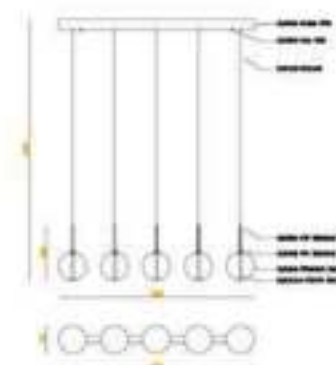

MD8262-5B

Size(mm):L1200*W170*H340MM H1600

Color: black+gold

Material:metal+Glass

Bulb:LED3V-5*3W-3000K