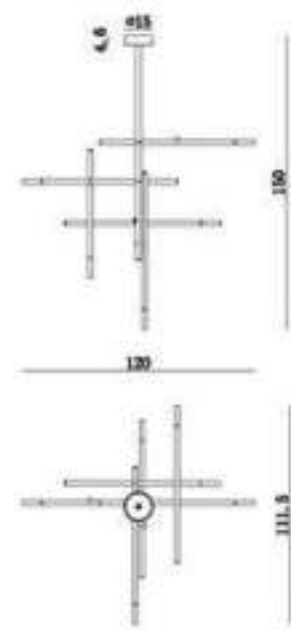

Bulb: LED 25*6W

MD8178-8

Size(mm):L1200*W1115*H1500MM

Color: GOLD

Material:Aluminium+Glass

Bulb: G4*8

ML8180-1

Size(mm):L150*H1850MM