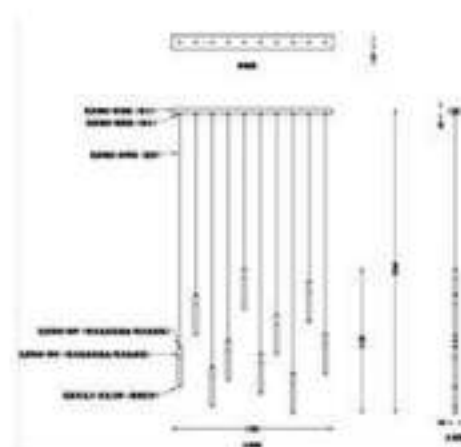

MD8247-L-10

Size(mm):L1250*W110*H2340mm

Color: nickel/rose golden

Material:metal+Acrylic

Bulb: G4-LED10*3W3000K