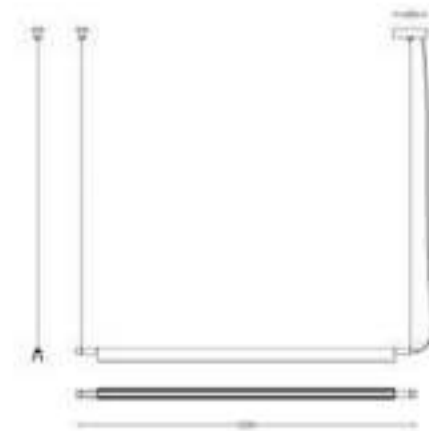

MD8180-1200

Size(mm):L1200*W35*H45MM

Color: Golden/Black

Material:Aluminium

Bulb:LED 5W 3000K