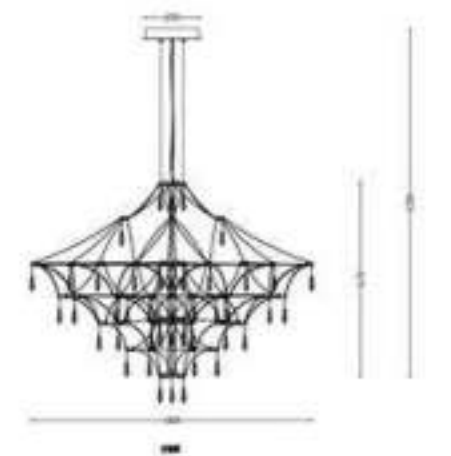

Bulb:LED3V-5*3W-3000K

MD8237-400

Size(mm):D400*H50MM

Color: Nickel/Golden

Material:Aluminum+glass

Bulb:LED 35W 12V 3000K

MD8237-1000Y

Size(mm):D1000*H50MM

Color: Nickel/Golden

Material:Aluminum+glass

Bulb:LED 95W 12V 3000K

MD8186-1200

Size(mm):D1200*H930mm

Color: GOLD

Material:304 stainless steel+ Crystal

Bulb:LED 99*0.5WDC24V

MD8167-XL

Size(mm):D900*H900MM

Color: nickel/golden

Material:Carbon steel

Bulb:LED 24W 3000K

MD7029
Size(mm):D105MM
Color: Clear
Material:Glass
Bulb:G4 1x3W

MD8150-620

Size(mm):620*H310MM