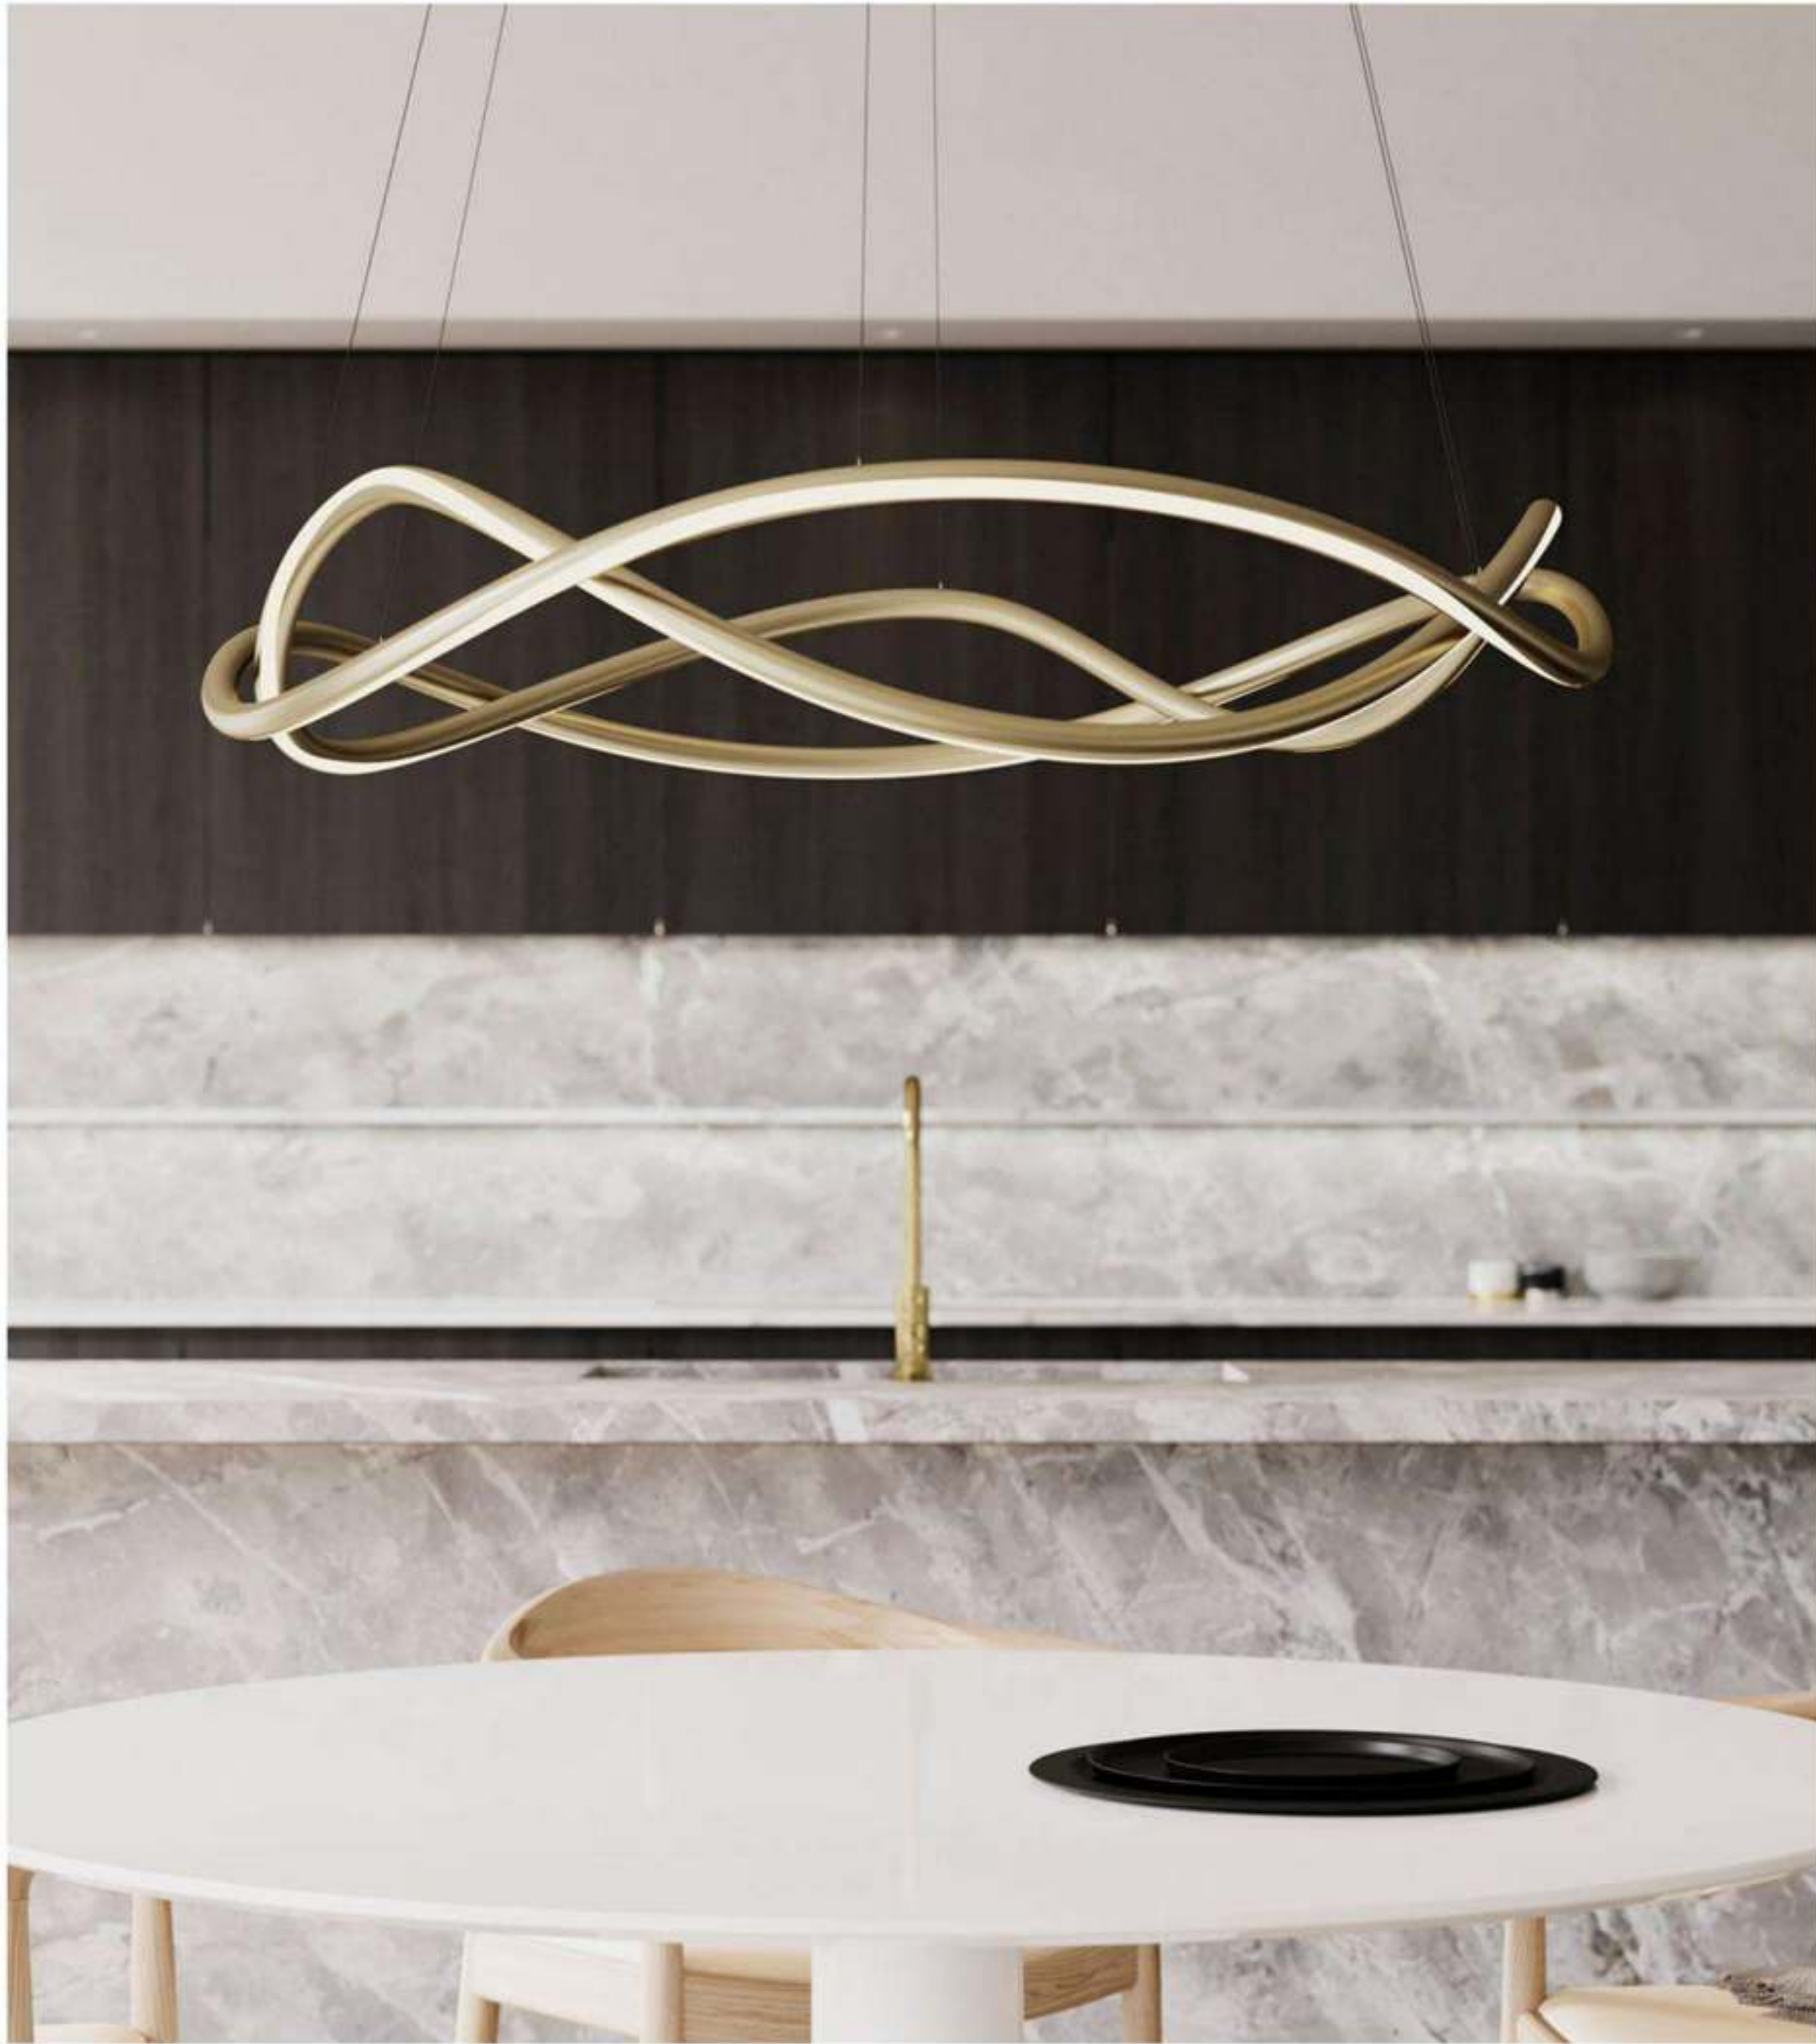

MD8213-1000+800+600

Size(mm):D1000+D800+D600MM

Color: Golden

Material:Aluminium+silicone

Bulb:LED 3000K