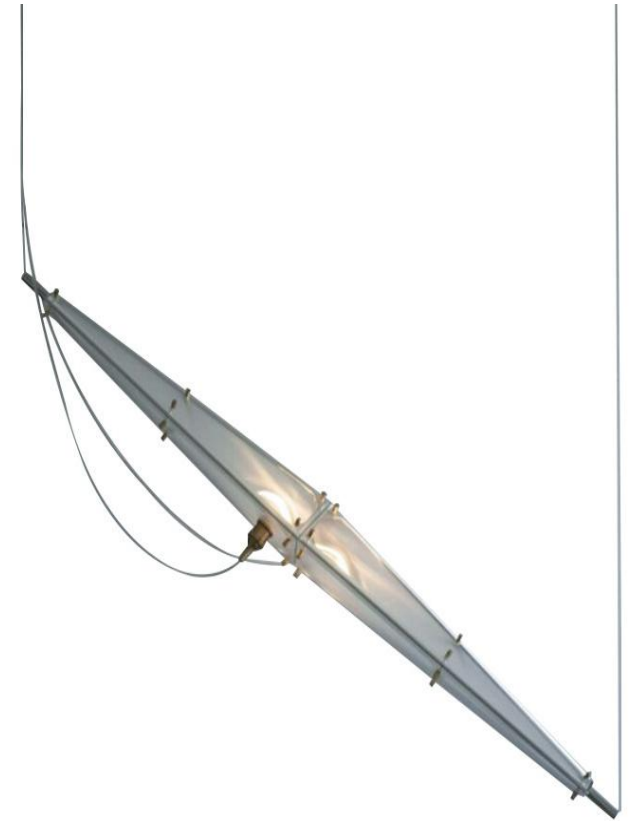

**T&Z**  
LIGHTING

AURORA PENDANT  
CATALOG NO. 3

THE BELL  
Order No.:TZ-BL01  
Ring Size: 400/600/800mm

ARK  
Order No...: TZ-ARK01  
SIZE: (LXH)  
600\*600mm 4+1  
800\*600mm 6+1  
1000\*600mm 8+1

DISH  
Order No.:TZ-DK01  
Dish Diameter: 600mm 800mm

STRING  
Order No.:TZ-STR1  
Size:  
750\*400mm  
1100\*550mm  
1300\*700mm  
1500\*800mm

KITE  
Order No.: TZ-KT01  
Length: 770mm 1100mm

TRIPOD  
Order No...:TZ-TRP01  
Size:1200\*520mm

STACKS  
Order No.:TZ-STK01  
Size:650\*500mm