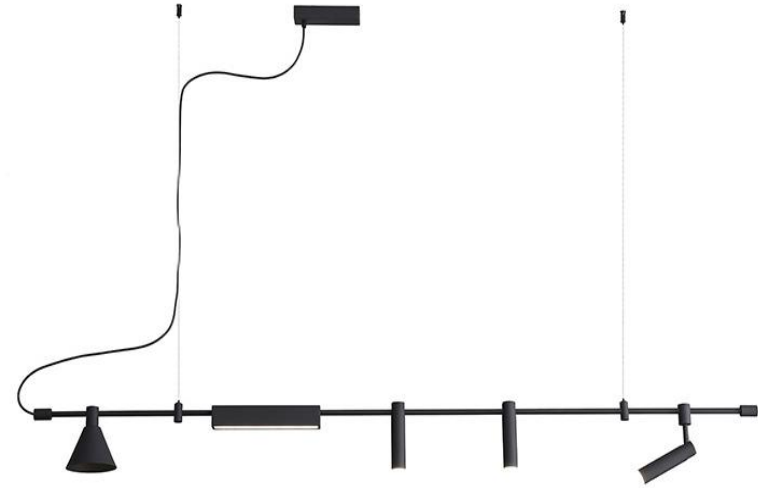

**T&Z**  
LIGHTING

AURORA PENDANT  
CATALOG NO. 3

THE BELL  
Order No.:TZ-BL01  
Ring Size: 400/600/800mm

ARK  
Order No...: TZ-ARK01  
SIZE: (LXH)  
600\*600mm 4+1  
800\*600mm 6+1  
1000\*600mm 8+1

DISH  
Order No.:TZ-DK01  
Dish Diameter: 600mm 800mm

STRING  
Order No.:TZ-STR1  
Size:  
750\*400mm  
1100\*550mm  
1300\*700mm  
1500\*800mm

KITE  
Order No.: TZ-KT01  
Length: 770mm 1100mm

TRIPOD  
Order No...:TZ-TRP01  
Size:1200\*520mm

STACKS  
Order No.:TZ-STK01  
Size:650\*500mm

ORBIT  
Order No.: TZ-OBT01  
Diameter: 400/600/700/800mm

MULTI  
Order No.: TZ-MT01  
Size:  
(LXWXH)  
1150\*12\*1600mm  
1500\*12\*1600mm  
1800\*12\*1600mm

LOOPS  
Order No.: TZ-LP01  
SIZE: (LXWXH)  
650\*350\*750mm  
1050\*350\*850mm

BAR  
Order No.: TZ-BR01  
Size: 600/950mm

Flower  
Order No.: TZ-FLR01  
Size: (LXWXH)  
1000\*380\*400mm  
1200\*450\*400mm  
1500\*550\*600mm  
2000\*700\*600mm

COIL  
Order No.: TZ-COIL1  
Size:  
1200\*1200mm  
1500\*1200mm