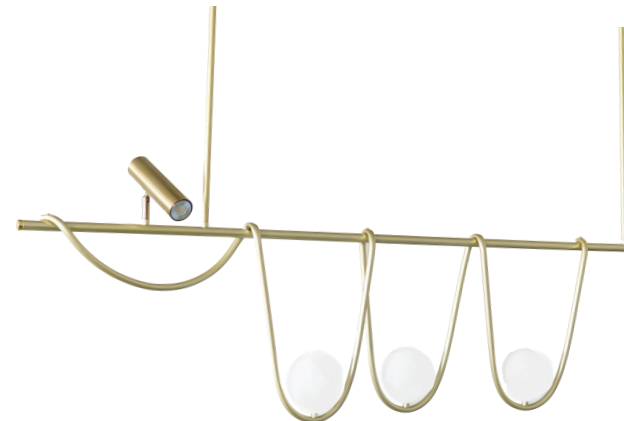

DUO A  
Order No.:TZ-DUO/A  
Size: 600\*1000mm  
800\*1200mm  
800\*1500mm

DUO B  
Order No.:TZ-DUO/B  
Size:  
1000\*600mm  
1200\*600mm  
1500\*700mm

DUO C  
Order No.:TZ-DUO/C  
Size:  
800\*1200+1200\*600mm  
800\*1500+1200\*600mm  
800\*1500+1500\*700mm

**CONNECT**  
Order No.:TZ-CCT01  
Size:  
1200\*800mm  
1500\*800mm

**CIRCLES**  
Order No.:TZ-CCL01  
Size:  
D380\*H680mm  
D600\*H980mm

**CAGE**  
Order No.:TZ-CG01  
Size:  
800mm  
1200mm  
1500mm

**SNAKE 03**  
Order No.:TZ-SNK03  
Size:  
1300\*350mm  
1500\*350mm  
1700\*350mm

**SNAKE 03 CHROME**  
Order No.:TZ-SNKC03  
Size: 1200\*350mm  
1500\*350mm

ALL DIVIDE S  
Order No.: TZ-ALD02  
Size:800mm

SPIRE  
Order No.:HL0292  
Size:500/650/800/1000mm

Cherry  
Order No.:TZ-CHY01  
Size:600/700\*800mm

PARALLEL  
Order No.:TZ-PARA01  
Size:750\*450mm

PLANET  
Order No.:TZ-PLT01  
Size:105\*105\*800mm

ORB M  
Order No.:TZ-ORBM01  
Size:1200/850mm