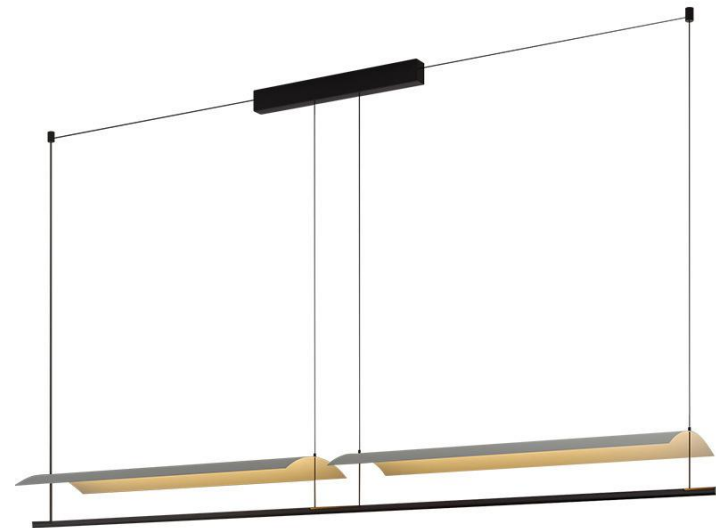

CLOUD  
Order No.: TZ-CLD01  
Size:  
600\*800mm  
800\*800mm  
1000\*800mm

STARS  
Order No...:TZ-STRS01  
Size:600mm

SNAKE ORB  
Order No...:TZ-SNB01  
Size:  
1000\*350mm  
1200\*350mm  
1500\*350mm

TWIST  
Order No.:TZ-TWT01  
Size:1500\*350mm

HAMMOCK  
Order No...:TZ-HMK01  
Size:  
800\*500mm  
1000\*500mm  
1200\*500mm  
1500\*500mm  
2000\*500mm

ALL DIVIDE  
Order No...:TZ-ALD01  
Size:190mm  
SKIRTS ARE ADJUSTABLE

REFLECT  
Order No.:TZ-RFL01  
Size:  
L590\*H130mm  
L1180\*H130mm  
L1760\*H130mm  
L1800\*H130mm