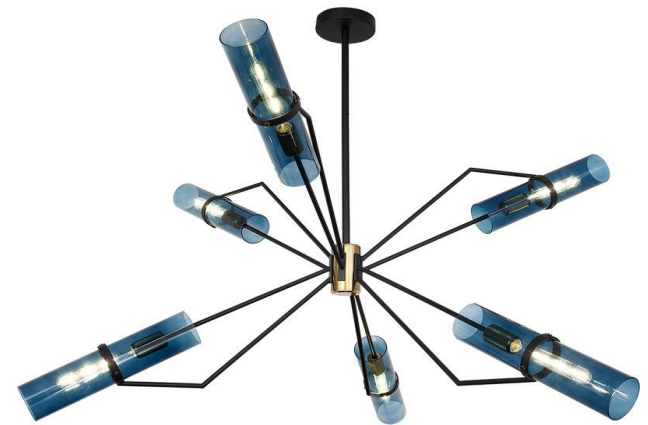

BALLOON  
Order No.:TZ-BAL01  
Size:  
400\*110mm  
500\*110mm

RIPPLE  
Order No.:TZ-RPE01  
Size:  
500\*1000mm  
500\*1200mm  
700\*1500mm  
700\*2000mm  
700\*2400mm  
1000\*3000mm  
1000\*4000mm  
1200\*4500mm  
1200\*5000mm

Panama  
Order No...:TZ-PAN01  
Size:  
650\*180mm  
500\*160mm

SPIRAL  
Order No...TZ-SPAL01  
Size:800/1200mm

LANDSCAPE  
Order No...:TZ-LDPE01  
Size:100\*230mm

BOWL  
Order No...TZ-BWL01  
Size:800\*400mm

SPRING  
Order No...:TZ-SPG01  
Size:1000\*450mm

Leaf  
Order No...:TZ-LF01  
Size:  
1500\*1400mm  
820\*1600mm  
1800\*800\*100mm

SPLASH  
Order No.:TZ-SPL01  
Size:1500\*550mm

CURVE

Order No...TZ-CRV01