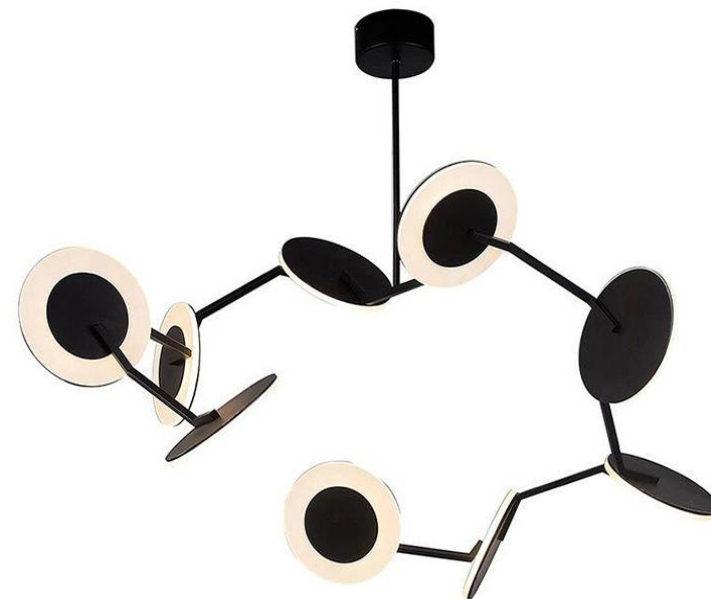

SPRING  
Order No...:TZ-SPG01  
Size:1000\*450mm

Leaf  
Order No...:TZ-LF01  
Size:  
1500\*1400mm  
820\*1600mm  
1800\*800\*100mm

SPLASH  
Order No.:TZ-SPL01  
Size:1500\*550mm

CURVE

Order No...TZ-CRV01

Size:

800/1000/1200/1400/1600/1800/  
2000mm

STICKS  
Order No...:TZ-STK01  
Size:1050\*700\*1300mm

WEB  
Order No...TZ-WEB01  
Size:  
D300\*H250mm  
D100\*H300mm  
D250\*H250mm

DOME  
Order No.:TZ-DM01  
Size:340\*H1000mm