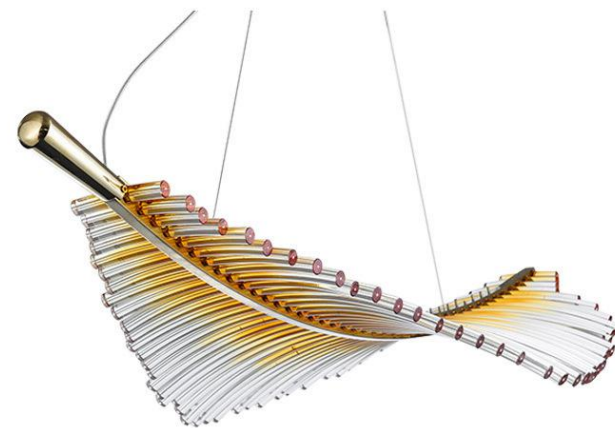

CLOUD  
Order No.: TZ-CLD01  
Size:  
600\*800mm  
800\*800mm  
1000\*800mm

STARS  
Order No...:TZ-STRS01  
Size:600mm

SNAKE ORB  
Order No...:TZ-SNB01  
Size:  
1000\*350mm  
1200\*350mm  
1500\*350mm

TWIST  
Order No.:TZ-TWT01  
Size:1500\*350mm

HAMMOCK  
Order No...:TZ-HMK01  
Size:  
800\*500mm  
1000\*500mm  
1200\*500mm  
1500\*500mm  
2000\*500mm

ALL DIVIDE  
Order No...:TZ-ALD01  
Size:190mm  
SKIRTS ARE ADJUSTABLE

REFLECT  
Order No.:TZ-RFL01  
Size:  
L590\*H130mm  
L1180\*H130mm  
L1760\*H130mm  
L1800\*H130mm

CROWN  
Order No.:TZ-CRN01  
Size:  
560\*H130mm  
760\*H130mm  
800\*H130mm

STREAM  
Order No...:TZ-STR01  
Size:  
1000mm  
1200mm  
1300mm  
1500mm

ECLIPSE  
Order No.:TZ-ECP01  
Size:1200/1500mm

CUE  
Order No...:TZ-CU01  
Size:  
300\*150mm  
400\*180mm  
600\*280mm  
800\*380mm  
1000\*430mm

BALLOON  
Order No.:TZ-BAL01  
Size:  
400\*110mm  
500\*110mm

RIPPLE  
Order No.:TZ-RPE01  
Size:  
500\*1000mm  
500\*1200mm  
700\*1500mm  
700\*2000mm  
700\*2400mm  
1000\*3000mm  
1000\*4000mm  
1200\*4500mm  
1200\*5000mm