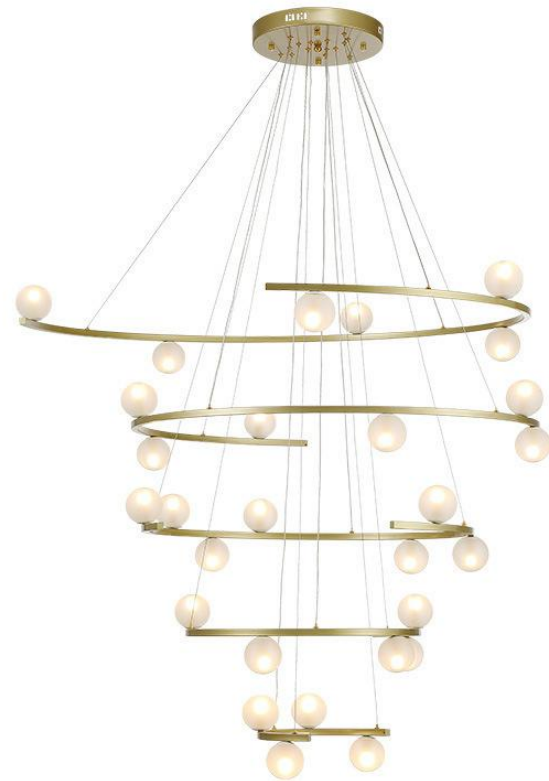

**T&Z**  
LIGHTING

AURORA PENDANT  
CATALOG NO. 3

THE BELL  
Order No.:TZ-BL01  
Ring Size: 400/600/800mm

ARK  
Order No...: TZ-ARK01  
SIZE: (LXH)  
600\*600mm 4+1  
800\*600mm 6+1  
1000\*600mm 8+1

DISH  
Order No.:TZ-DK01  
Dish Diameter: 600mm 800mm

BALLOON  
Order No.:TZ-BAL01  
Size:  
400\*110mm  
500\*110mm

RIPPLE  
Order No.:TZ-RPE01  
Size:  
500\*1000mm  
500\*1200mm  
700\*1500mm  
700\*2000mm  
700\*2400mm  
1000\*3000mm  
1000\*4000mm  
1200\*4500mm  
1200\*5000mm

Panama  
Order No...:TZ-PAN01  
Size:  
650\*180mm  
500\*160mm

SPIRAL  
Order No...TZ-SPAL01  
Size:800/1200mm

LANDSCAPE  
Order No...:TZ-LDPE01  
Size:100\*230mm

BOWL  
Order No...TZ-BWL01  
Size:800\*400mm

SPRING  
Order No...:TZ-SPG01  
Size:1000\*450mm

Leaf  
Order No...:TZ-LF01  
Size:  
1500\*1400mm  
820\*1600mm  
1800\*800\*100mm

SPLASH  
Order No.:TZ-SPL01  
Size:1500\*550mm

CURVE

Order No...TZ-CRV01