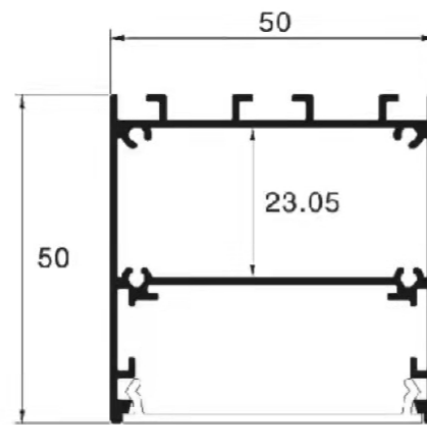

TZ-5050

Dimensions

Specification for LED STRIP

Watts	20w/m
Lumens	1800lm/m
CCT	3000K/ 4000K/RGBW
CRI Option	>80 or >90
Mac Adam	3
Lifetime	50,000 hrs
Dimming Option	DALI & Phase cut
Dimension	(W) 50mm x (H) 50mm
Installation	Surface or Suspended
Finish Colour	Black, White Or custom colours

Product Features:

- Surface or Suspended
- Customized lengths possible
- Lighting can be LED strip or OSRAM LED board
- Optional Up/Down lighting available

Specification for OSRAM LED board (UP light uses LED strip)

Watts	30w/m	42w/m	
Module	4000lm/m	7150lm/m	
Up Light Watts (Optional)		9.6W/m	14.4W/m
Up Light Lumens(Optional)		1000lm/m	1500lm/m
CCT	3000K/ 4000K/RGBW		
CRI Option	>80 or >90		
MacAdam	3		
Lifetime	50,000 hrs		
Optional dimming	DALI & Phase Cut		
Dimension	(W) 50mm x (H) 50mm		
Installation	Surface or Suspended		
Finish Colour	Black, White Or Custom Colours		