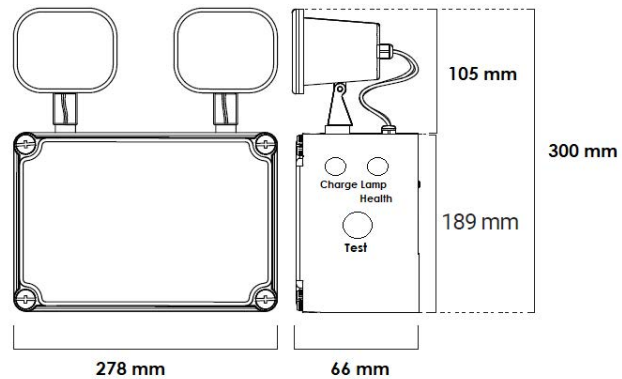

**EMERGENCY LIGHT**

- Compliant to AS2293.3

Model: TZ-C808

LED: 2x15pcs SMD2835 LEDs

Power consumption: 2X6W

Material : Polycarbonate housing & heads

Mounted : Wall mounted

Battery Life: 4 years

Battery Specs: 9.6V 2200mAh NI-CD Battery