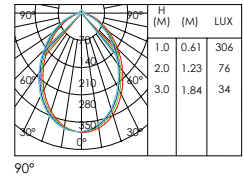

CUT-OUT: Φ90MM

Model	Power	Colour	Lumen	CRI(>)	CCT
TZ-DL013WH/WW	13W	White	1200lm	>80	3000K
TZ-DL013WH/DL	13W	White	1300lm	>80	5000K
TZ-DL013BK/WW	13W	Black	1200lm	>80	3000K
TZ-DL013BK/DL	13W	Black	1300lm	>80	5000K