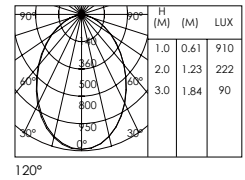

CUT-OUT:Φ175MM

Model	Power	Colour	Lumen	CRI(>)	CCT
TZ-DL015WH/WW	25W	White	1600lm	>80	3000K
TZ-DL015WH/DL	25W	White	1850lm	>80	5000K
TZ-DL015BK/WW	25W	Black	1600lm	>80	3000K
TZ-DL015BK/DL	25W	Black	1850lm	>80	5000K