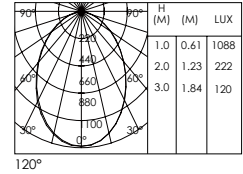

CUT-OUT: Φ210MM

Model	Power	Colour	Lumen	CRI(>)	CCT
TZ-DL016WH/WW	30W	White	2550lm	>80	3000K
TZ-DL016WH/DL	30W	White	2850lm	>80	5000K
TZ-DL016BK/WW	30W	Black	2550lm	>80	3000K
TZ-DL016BK/DL	30W	Black	280lm	>80	5000K