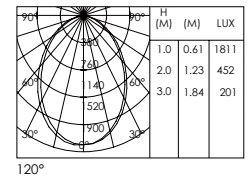

CUT-OUT:Φ210MM

Model	Power	Colour	Lumen	CRI(>)	CCT
TZ-DL017WH/WW	50W	White	4250lm	>80	3000K
TZ-DL017WH/DL	50W	White	4750lm	>80	5000K
TZ-DL017BK/WW	50W	White	4250lm	>80	3000K
TZ-DL017BK/DL	50W	White	4750lm	>80	5000K