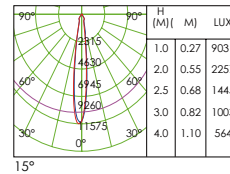

135

Φ120

CUT-OUT: Φ110MM

Model	Power	Colour	Lumen	CRI(>)	CCT
TZ-DL026WH/WW	22W	White	1500lm	>90	2700K
TZ-DL026WH/WW	22W	White	1800lm	>90	3000K
TZ-DL026WH/CW	22W	White	1900lm	>90	4000K
TZ-DL026WH/DL	22W	White	2000lm	>90	5000K
TZ-DL026BK/WW	22W	Black	1500lm	>90	2700K
TZ-DL026BK/WW	22W	Black	1800lm	>90	3000K
TZ-DL026BK/CW	22W	Black	1900lm	>90	4000K
TZ-DL026BK/DL	22W	Black	2000lm	>90	5000K