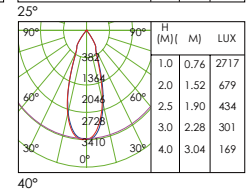

135

Φ120

CUT-OUT: Φ110MM

Model	Power	Colour	Lumen	CRI(>)	CCT
TZ-DL026WH/WW	22W	White	1500lm	>90	2700K
TZ-DL026WH/WW	22W	White	1800lm	>90	3000K
TZ-DL026WH/CW	22W	White	1900lm	>90	4000K
TZ-DL026WH/DL	22W	White	2000lm	>90	5000K
TZ-DL026BK/WW	22W	Black	1500lm	>90	2700K
TZ-DL026BK/WW	22W	Black	1800lm	>90	3000K
TZ-DL026BK/CW	22W	Black	1900lm	>90	4000K
TZ-DL026BK/DL	22W	Black	2000lm	>90	5000K