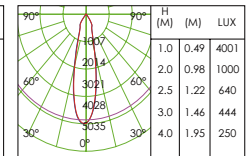

135

Φ120

CUT-OUT: Φ110MM

Model	Power	Colour	Lumen	CRI(>)	CCT
TZ-DL026WH/WW	22W	White	1500lm	>90	2700K
TZ-DL026WH/WW	22W	White	1800lm	>90	3000K
TZ-DL026WH/CW	22W	White	1900lm	>90	4000K
TZ-DL026WH/DL	22W	White	2000lm	>90	5000K
TZ-DL026BK/WW	22W	Black	1500lm	>90	2700K
TZ-DL026BK/WW	22W	Black	1800lm	>90	3000K
TZ-DL026BK/CW	22W	Black	1900lm	>90	4000K
TZ-DL026BK/DL	22W	Black	2000lm	>90	5000K