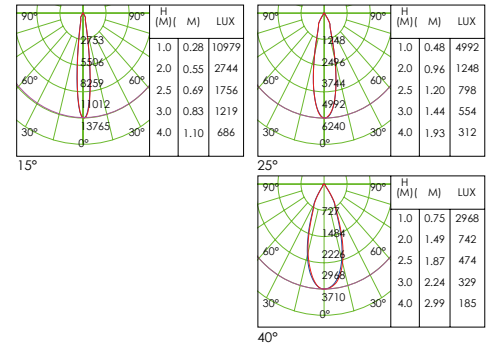

CUT-OUT: Φ125MM

Model	Power	Colour	Lumen	CRI(>)	CCT
TZ-DL036WH/WW	25W	White	2250lm	>85	3000K
TZ-DL036WH/CW	25W	White	2375lm	>85	4000K
TZ-DL036WH/DL	25W	White	2500lm	>85	5000K
TZ-DL036BK/WW	25W	Black	2250lm	>85	3000K
TZ-DL036BK/CW	25W	Black	2375lm	>85	4000K
TZ-DL036BK/DL	25W	Black	2500lm	>85	5000K