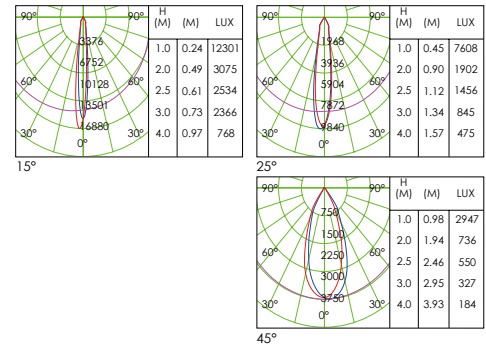

CUT-OUT: Φ 125MM

Model	Power	Colour	Lumen	CRI(>)	CCT
TZ-DL037WH/WW	33W	White	2970lm	>85	3000K
TZ-DL037WH/CW	33W	White	3135lm	>85	4000K
TZ-DL037WH/DL	33W	White	3300lm	>85	5000K
TZ-DL037BK/WW	33W	Black	2970lm	>85	3000K
TZ-DL037BK/CW	33W	Black	3135lm	>85	4000K
TZ-DL037BK/DL	33W	Black	3300lm	>85	5000K