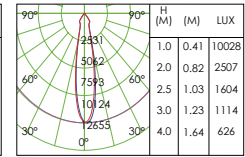

CUT-OUT:Φ160MM

Model	Power	Colour	Lumen	CRI(>)	CCT
TZ-DL038WH/WW	40W	White	3600lm	>90	3000K
TZ-DL038WH/CW	40W	White	3800lm	>90	4000K
TZ-DL038BK/WW	40W	Black	3600lm	>90	3000K
TZ-DL038BK/CW	40W	Black	3800lm	>90	4000K