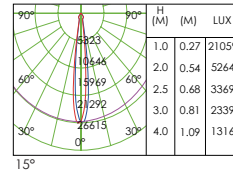

CUT-OUT:Φ160MM

Model	Power	Colour	Lumen	CRI(>)	CCT
TZ-DL038WH/WW	40W	White	3600lm	>90	3000K
TZ-DL038WH/CW	40W	White	3800lm	>90	4000K
TZ-DL038BK/WW	40W	Black	3600lm	>90	3000K
TZ-DL038BK/CW	40W	Black	3800lm	>90	4000K