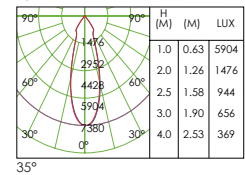

CUT-OUT:Φ160MM

Model	Power	Colour	Lumen	CRI(>)	CCT
TZ-DL038WH/WW	40W	White	3600lm	>90	3000K
TZ-DL038WH/CW	40W	White	3800lm	>90	4000K
TZ-DL038BK/WW	40W	Black	3600lm	>90	3000K
TZ-DL038BK/CW	40W	Black	3800lm	>90	4000K