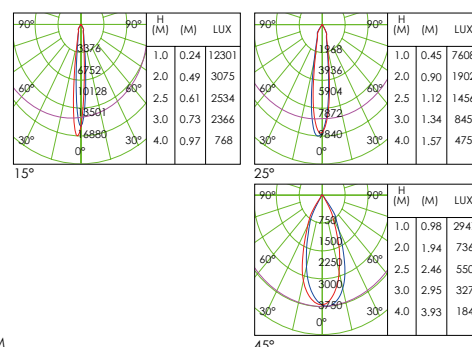

CUT-OUT: 165\*90MM

Model	Power	Colour	Lumen	CRI(>)	CCT
TZ-DL050/2/WH/WW	2*12W	White	1800lm	>90	2700K
TZ-DL050/2/WH/WW	2*12W	White	2160lm	>90	3000K
TZ-DL050/2/WH/CW	2*12W	White	2280lm	>90	4000K
TZ-DL050/2/WH/DL	2*12W	White	2400lm	>90	5000K
TZ-DL050/2/BK/WW	2*12W	Black	1800lm	>90	2700K
TZ-DL050/2/BK/WW	2*12W	Black	2160lm	>90	3000K
TZ-DL050/2/BK/CW	2*12W	Black	2280lm	>90	4000K
TZ-DL050/2/BK/DL	2*12W	Black	2400lm	>90	5000K

**Remark:** 2700K and 5000K can be optional

**Product Features:**

- 12W adjustable LED square downlight.
- American Luminus COB chip CRI > 90.
- Excellent lumen performance.
- Dimmable with trailing edge and universal dimmer.
- Suitable for hotels, shops, offices, restaurants, as well as residential use, etc.