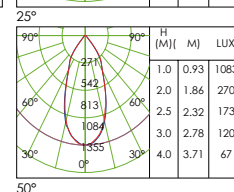

CUT-OUT:Φ70MM

| Model | Power | Lumen | CRI(>) | CCT |
|----------------------|-------|--------------------|--------|---------------------|
| TZ-DL051WH/TRICOLOUR | 12W | 900lm,950lm,1000lm | >90 | 3000K, 4000K, 5000K |