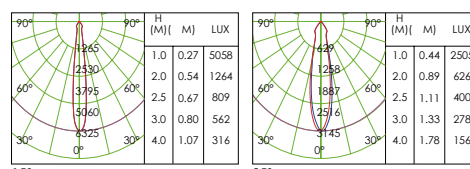

CUT-OUT:Φ70MM

| Model | Power | Lumen | CRI(>) | CCT |
|----------------------|-------|--------------------|--------|---------------------|
| TZ-DL051WH/TRICOLOUR | 12W | 900lm,950lm,1000lm | >90 | 3000K, 4000K, 5000K |