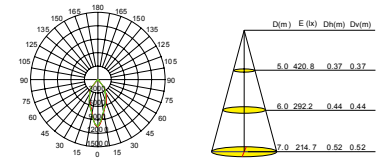

TZ-HB004-50W-3000K-120D

Model	Power	Lumen	CRI(>)	CCT
TZ-HB004	50W	4500lm	>80	3000K
TZ-HB004	50W	5000lm	>80	5000K

Can be for both 350MM and 400MM Aluminium Reflector