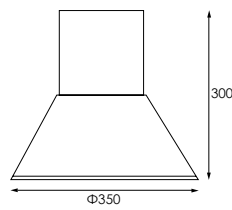

TZ-HB004-50W-3000K-120D

Model	Power	Lumen	CRI(>)	CCT
TZ-HB004	50W	4500lm	>80	3000K
TZ-HB004	50W	5000lm	>80	5000K

Can be for both 350MM and 400MM Aluminium Reflector