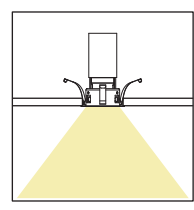

Ø50

FOUNDATION

Fixed downlight

TZ-SD50A 5W

TZ-SD50A 8W

TZ-SD50A 12W

PICK UP

Adjustable downlight