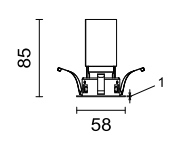

Ø50

FOUNDATION

Fixed downlight

TZ-SD50A 5W

TZ-SD50A 8W

TZ-SD50A 12W

PICK UP

Adjustable downlight