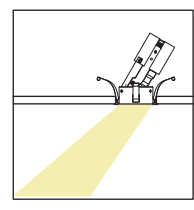

Ø50

FOUNDATION

Fixed downlight

TZ-SD50A 5W

TZ-SD50A 8W

TZ-SD50A 12W

PICK UP

Adjustable downlight