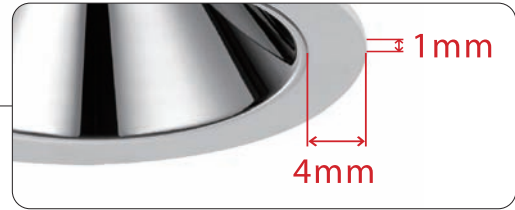

Ø50

FOUNDATION

Fixed downlight

TZ-SD50A 5W

TZ-SD50A 8W

TZ-SD50A 12W

PICK UP

Adjustable downlight