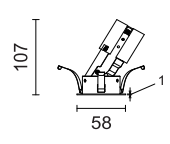

TZ-SD50B 8W

ACCESSORIES