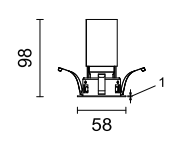

Ø50

FOUNDATION

Fixed downlight

TZ-SD50A 5W

TZ-SD50A 8W

TZ-SD50A 12W

PICK UP

Adjustable downlight