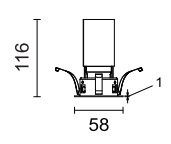

Ø50

FOUNDATION

Fixed downlight

TZ-SD50A 5W

TZ-SD50A 8W

TZ-SD50A 12W

PICK UP

Adjustable downlight