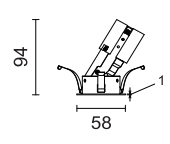

TZ-SD50B 5W

ACCESSORIES