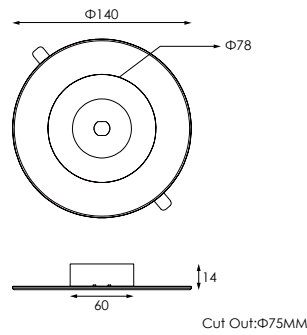

Emergency Spitfire

Product Features:

- Recessed LED non-maintained emergency light
- 3 hours emergency discharge
- Visible red LED status indicator
- Compliant with AS2293.3
- IP20 rated-for indoor use only
- Flex and plug for simple installation
- Test switch with self-test function
- Emergency classification: D30

Model	Power	Brightness	LED Indication	Converted voltage	Battery Type
TZ-SF001	3W	182lm	Red	135V-180V AC	4.8V 1800mAh Ni-CD