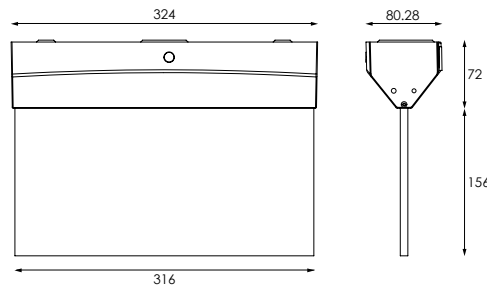

EMERGENCY LIGHT

- Compliant to AS2293.3

Model: TZ-SF003

LED: 16pcs SMD2835 LEDs

Power consumption: 3W

Material : PC frame & Acrylic

Mounted :Surface and wall mounted

Battery Life: 4 years