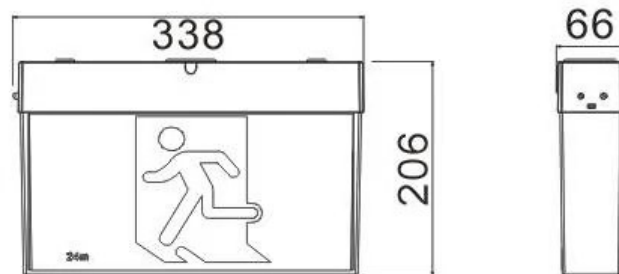

**EMERGENCY LIGHT**

- Compliant to AS2293.3

**Model:** TZ-SF005**LED:** 16pcs SMD2835 LEDs**Power consumption:** 3W**Material :** PC frame & Acrylic**Mounted :** Surface and Wall mounted**Battery Life:** 4 years**Effective Range :** Within 24 meters**Lamp protection:** Over charge and discharge protection**LED indicator:** Red indicators**Charging current:** 30mA**Convert voltage:** 150-180V AC**Discharging current:** 160mA**Discharge duration:** 3 Hours**Battery Specs:** 4.8V 600mAh NI-CD Battery