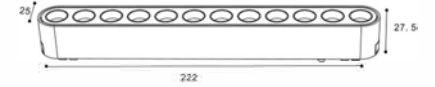

Dimension(mm)

	TZ-SL-AGR6W	TZ-SL-AGR12W
Type	Fixed	Fixed
Wattage	6W	12W
Beam Angle	60°	36°
Lumen (lm)	258 / 119	562 / 256
Cut-out (mm) 	/	/
Size (DxHmm)	114.5x27.5x25	222x27.5x25

FINISH: White Black **CCT:** 2700K 6000K

DIMMING: Triac 40-48v Zigbee Smart lighting

Dimension(mm)

FINISH: White Black **CCT:** 2700K 6000K

DIMMING: Triac 40-48v Zigbee Smart lighting

	TZ-SL-GLR6W	TZ-SL-GLR12W
Type	Fixed	Fixed
Wattage	6W	12W
Beam Angle	36°	36°
Lumen (lm)	599	1123
Cut-out (mm) 	/	/
Size (DxHmm)	114.5x27.5x25	222x27.5x25

Dimension(mm)

TZ-SL-FDB06

Type

Adjustabel 0-90°

Wattage

6W

Beam Angle

36°

Lumen (lm)

599/258/320

Cut-out (mm)

114.5

Size (DxHxM)

114.5x47.6x25

FINISH: White Black

CCT: 2700K  6000K