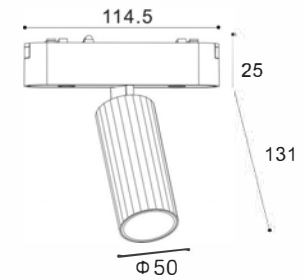

TZ-SL-HD12W

Type	Adjustabel 0-90°
Wattage	12W
Beam Angle	15°/24°/36°/60°
Lumen (lm)	485
Cut-out (mm)	
Size (DxHmm)	φ50x156x114.5

FINISH: ☐ White ☒ Black **CCT:** 2700K 6000K

DIMMING: ☒ Triac ☒ 40-48v ☒ Zigbee ☒ Smart lighting

Dimension(mm)