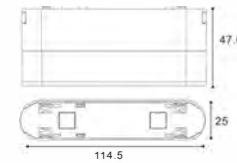

Dimension(mm)