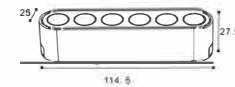

Dimension(mm)

	TZ-SL-AGR6W	TZ-SL-AGR12W
Type	Fixed	Fixed
Wattage	6W	12W
Beam Angle	60°	36°
Lumen (lm)	258 / 119	562 / 256
Cut-out (mm) 	/	/
Size (DxHmm)	114.5x27.5x25	222x27.5x25

FINISH: White Black **CCT:** 2700K 6000K

DIMMING: Triac 40-48v Zigbee Smart lighting

Dimension(mm)

FINISH: White Black **CCT:** 2700K 6000K

DIMMING: Triac 40-48v Zigbee Smart lighting

	TZ-SL-GLR6W	TZ-SL-GLR12W
Type	Fixed	Fixed
Wattage	6W	12W
Beam Angle	36°	36°
Lumen (lm)	599	1123
Cut-out (mm) 	/	/
Size (DxHmm)	114.5x27.5x25	222x27.5x25

Dimension(mm)

TZ-SL-FDB06

Type

Adjustabel 0-90°

Wattage

6W

Beam Angle

36°

Lumen (lm)

599/258/320

Cut-out (mm)

114.5

Size (DxHxM)

114.5x47.6x25

FINISH: White Black

CCT: 2700K  6000K