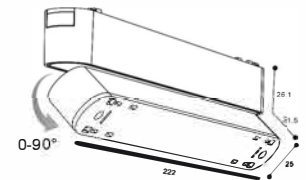

Lumen (lm)

599/258/320

Cut-out (mm)

114.5

Size (DxHxM)

114.5x47.6x25

FINISH: White Black

CCT: 2700K  6000K

DIMMING: Triac 40-48v Zigbee Smart lighting

Dimension(mm)

FINISH: White Black **CCT:** 2700K 6000K

DIMMING: Triac 40-48v Zigbee Smart lighting

TZ-SL-FDB12

Type	Adjustabel 0-90°
Wattage	12W
Beam Angle	120°/24°/36°
Lumen (lm)	683/1123/562
Cut-out (mm) 	
Size (DxHmm)	222x27.5x25

Dimension(mm)

TZ-SL-TRK12W

Type	Adjustabel 0-90°
Wattage	12W
Beam Angle	15°/24°/36°/60°
Lumen (lm)	1075
Cut-out (mm)	U
Size (DxHmm)	φ45x130.2x114.5

FINISH: White Black **CCT:** 2700K  6000K

DIMMING: Triac 40-48v Zigbee Smart lighting