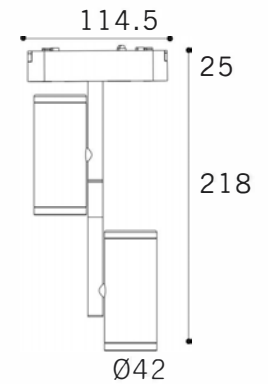

Dimension(mm)

	TZ-SL-SLC8W	TZ-SL-SL8W*2-B
Type	Fixed	Fixed
Wattage	8W	8W*2
Beam Angle	15°/24°/36°/60°	15°/24°/36°/60°
Lumen (lm)	618	1305
Cut-out (mm) 	/	/
Size (DxHmm)	Φ42x134x114.5	Φ42x243x114.5

FINISH: White Black **CCT:** 2700K  6000K

DIMMING: Triac 40-48v Zigbee Smart lighting

Dimension(mm)

FINISH: White Black **CCT:**

DIMMING: Triac 40-48v Zigbee Smart lighting

	TZ-SL-PL7W	TZ-SL-PL9W	TZ-SL-PL15W
Type	Adjustabel 0-90°	Adjustabel 0-90°	Adjustabel 0-90°
Wattage	7W	9W	15W
Beam Angle	15°/24°/36°/60°	20°/40°/60°	15°/24°/36°/60°
Lumen (lm)	720	833	1503
Cut-out (mm) 	/	/	/
Size (DxHmm)	φ32x1000x114.5	φ50x1000x114.5	φ45x1000x114.5

Dimension(mm)

	TZ-SL-MBL10W-A	TZ-SL-PBL10W-A
Type	Fixed	Fixed
Wattage	10W	10W
Beam Angle	120°	120°
Lumen (lm)	776	724
Cut-out (mm) 	/	/
Size (DxHmm)	Ø100x122x114.5	Ø100x1000x114.5

FINISH: White Black **CCT:** 2700K  6000K

Dimension(mm)

	TZ-SL-RMB06	TZ-SLRMB06*2	TZ-SL-RMB12
Type	Module	Module	Module
Wattage	/	/	/
Beam Angle	36°/60°/120°	36°/60°/120°	36°/60°/120°
Lumen (lm)	/	/	/
Cut-out (mm) 	/	/	/
Size (DxHxmm)	135x41x58.5	255x41x58.5	243x41x58.5
N.W/PC (kgs)	/	/	/
Q'ty/CTN (pcs)	/	/	/