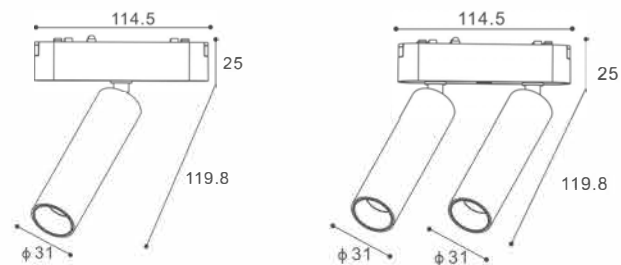

5.5mm
25mm

5.5mm

All Light Magnetic Track Light Accessories

<p>Straight Connector (Size: 18*25*120mm)</p> 	<p>Pass-Through Connector</p>  <p>30 25</p>	<p>Right Angle Connector</p>  <p>55 55 25</p>	<p>Angled Connector</p>  <p>50 50 25</p>	<p>Soft Film Ceiling Aluminum Trough</p>  <p>28.4 45 43.6</p>	<p>Ceiling/Surface-mounted Aluminum Trough</p>  <p>28.4 56.8</p>	<p>Embedded Aluminum Slot</p>  <p>28.4 41 44.8</p>
<p>Live end (Size: 18*25*550mm)</p> 	<p>Tee Connector</p>  <p>85 25 25</p>	<p>Four Way Connector</p>  <p>110 25</p>	<p>Female Connector</p>  <p>55 55 25</p>	<p>Embedded Aluminum Slot</p>  <p>28.2 38 65</p>	<p>Integrated Honeycomb Panel Aluminum Slot</p>  <p>49.5 38 28.4</p>	
<p>Corner Connector (Size: 18*25*180mm)</p> 						

Dimension(mm)

FINISH: White Black **CCT:** 2700K 6000K

DIMMING: Triac 40-48v Zigbee Smart lighting

	TZ-SL-TRK7W	TZ-SL-TRK7W*2
Type	Fixed	Fixed
Wattage	7W	7W*2
Beam Angle	15°/24°/36°/60°	15°/24°/36°/60°
Lumen (lm)	596	1247
Cut-out (mm) 	/	/
Size (DxHmm)	Φ31x144.8x114.5	Φ31x144.8x114.5

Dimension(mm)

	TZ-SL-SLC8W	TZ-SL-SL8W*2-B
Type	Fixed	Fixed
Wattage	8W	8W*2
Beam Angle	15°/24°/36°/60°	15°/24°/36°/60°
Lumen (lm)	618	1305
Cut-out (mm) 	/	/
Size (DxHmm)	Φ42x134x114.5	Φ42x243x114.5

FINISH: White Black **CCT:** 2700K  6000K