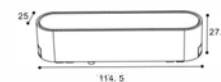

5.5mm
25mm

5.5mm

All Light Magnetic Track Light Accessories

<p>Straight Connector (Size: 18*25*120mm)</p> 	<p>Pass-Through Connector</p>  <p>30 25</p>	<p>Right Angle Connector</p>  <p>55 55 25</p>	<p>Angled Connector</p>  <p>50 50 25</p>	<p>Soft Film Ceiling Aluminum Trough</p>  <p>28.4 45 43.6</p>	<p>Ceiling/Surface-mounted Aluminum Trough</p>  <p>28.4 56.8</p>	<p>Embedded Aluminum Slot</p>  <p>28.4 41 44.8</p>
<p>Live end (Size: 18*25*550mm)</p> 	<p>Tee Connector</p>  <p>85 25 25</p>	<p>Four Way Connector</p>  <p>110 25</p>	<p>Female Connector</p>  <p>55 55 25</p>	<p>Embedded Aluminum Slot</p>  <p>28.2 38 65</p>	<p>Integrated Honeycomb Panel Aluminum Slot</p>  <p>49.5 38 28.4</p>	
<p>Corner Connector (Size: 18*25*180mm)</p> 						

TZ-SL-FLD6W

TZ-SL-FLD12W

Type	Fixed	Fixed
Wattage	6W	12W
Beam Angle	120°	120°
Lumen (lm)	320	683
Cut-out (mm) 	/	/
Size (DxHxmm)	114.5x27.5x25	222x27.5x25

FINISH: White Black **CCT:** 2700K 6000K

DIMMING: Triac 40-48v Zigbee Smart lighting

Dimension(mm)

	TZ-SL-AGR6W	TZ-SL-AGR12W
Type	Fixed	Fixed
Wattage	6W	12W
Beam Angle	60°	36°
Lumen (lm)	258 / 119	562 / 256
Cut-out (mm) 	/	/
Size (DxHmm)	114.5x27.5x25	222x27.5x25

FINISH: White Black **CCT:** 2700K 6000K

Lumen (lm)

599/258/320

Cut-out (mm)

114.5

Size (DxHxM)

114.5x47.6x25

FINISH: White Black

CCT: 2700K  6000K