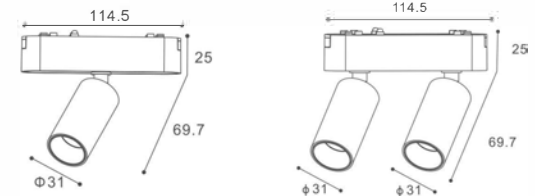

FINISH: ☐ White ☒ Black **CCT:** 2700K 6000K

DIMMING: ☒ Triac ☒ 40-48v ☒ Zigbee ☒ Smart lighting

	TZ-SL25-TRK5W	TZ-SL25-TRK5W*2
Type	Fixed	Fixed
Wattage	5W	5W*2
Beam Angle	15°/24°/36°/60°	15°/24°/36°/60°
Lumen (lm)	504	814
Cut-out (mm)	/	/
Size (DxHmm)	Φ31x94.7x114.5	Φ31x94.7x114.5

Dimension(mm)