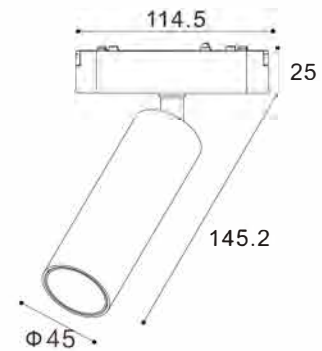

5.5mm
25mm

5.5mm

All Light Magnetic Track Light Accessories

<p>Straight Connector (Size: 18*25*120mm)</p> 	<p>Pass-Through Connector</p>  <p>30 25</p>	<p>Right Angle Connector</p>  <p>55 55 25</p>	<p>Angled Connector</p>  <p>50 50 25</p>	<p>Soft Film Ceiling Aluminum Trough</p>  <p>28.4 45 43.6</p>	<p>Ceiling/Surface-mounted Aluminum Trough</p>  <p>28.4 56.8</p>	<p>Embedded Aluminum Slot</p>  <p>28.4 41 44.8</p>
<p>Live end (Size: 18*25*550mm)</p> 	<p>Tee Connector</p>  <p>85 25 25</p>	<p>Four Way Connector</p>  <p>110 25</p>	<p>Female Connector</p>  <p>55 55 25</p>	<p>Embedded Aluminum Slot</p>  <p>28.2 38 65</p>	<p>Integrated Honeycomb Panel Aluminum Slot</p>  <p>49.5 38 28.4</p>	
<p>Corner Connector (Size: 18*25*180mm)</p> 						

Lumen (lm)

599/258/320

Cut-out (mm)

114.5

Size (DxHxM)

114.5x47.6x25

FINISH: White Black

CCT: 2700K  6000K

Dimension(mm)

TZ-SL-TRK15W

Type	Adjustabel 0-90°
Wattage	15W
Beam Angle	15°/24°/36°/60°
Lumen (lm)	1153
Cut-out (mm) 	
Size (DxHmm)	φ45x170.2x114.5

FINISH: White Black **CCT:**  2700K 6000K

DIMMING: Triac 40-48v Zigbee Smart lighting

Dimension(mm)

TZ-SL-HD12W

Type	Adjustabel 0-90°
Wattage	12W
Beam Angle	15°/24°/36°/60°
Lumen (lm)	485
Cut-out (mm) 	
Size (DxHmm)	φ50x156x114.5

FINISH: White Black **CCT:**  2700K 6000K

DIMMING: Triac 40-48v Zigbee Smart lighting