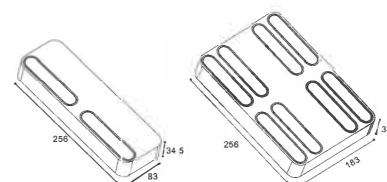

FINISH: White Black **CCT:** 2700K  6000K

DIMMING: Triac 40-48v Zigbee Smart lighting

Dimension(mm)

FINISH: White Black **CCT:** 2700K 6000K

DIMMING: Triac 40-48v Zigbee Smart lighting

Type	TZ-SL-SMB06*2	TZ-SL-SM06*8
	Module	Module
Wattage	/	/
Beam Angle	36°/60°/120°	36°/60°/120°
Lumen (lm)	/	/
Cut-out (mm) 	/	/
Size (DxHmm)	256x83x34.5	256x183x34.5
N.W/PC (kgs)	/	/
Q'ty/CTN (pcs)	/	/

Dimension(mm)

	TZ-SL-RMB06	TZ-SLRMB06*2	TZ-SL-RMB12
Type	Module	Module	Module
Wattage	/	/	/
Beam Angle	36°/60°/120°	36°/60°/120°	36°/60°/120°
Lumen (lm)	/	/	/
Cut-out (mm) 	/	/	/
Size (DxHxmm)	135x41x58.5	255x41x58.5	243x41x58.5
N.W/PC (kgs)	/	/	/
Q'ty/CTN (pcs)	/	/	/