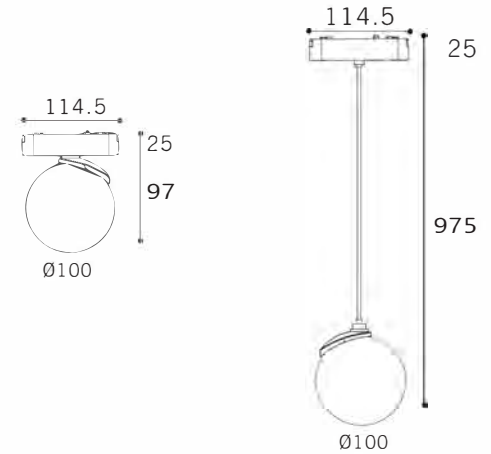

TZ-SL-MBL10W-A	TZ-SL-PBL10W-A
Type	Fixed	Fixed
Wattage	10W	10W
Beam Angle	120°	120°
Lumen (lm)	776	724
Cut-out (mm)	/	/
Size (DxHmm)	Ø100x122x114.5	Ø100x1000x114.5

FINISH: ☐ White ☒ Black **CCT:** 2700K 6000K

DIMMING: ☒ Triac ☒ 40-48v ☒ Zigbee ☒ Smart lighting

Lighting fixture with a diameter of 100 mm and a height of 114.5 mm. The fixture is designed for use in a magnetic track system. The beam angle is 120 degrees and the wattage is 10W. The lumen output is 776 lm. The fixture is available in white and black finishes. The CCT is adjustable from 2700K to 6000K. The fixture is dimmable and compatible with Triac, 40-48v, Zigbee, and Smart lighting.

Dimension(mm)