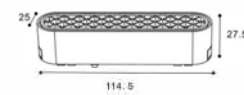

5.5mm
25mm

5.5mm

All Light Magnetic Track Light Accessories

<p>Straight Connector (Size: 18*25*120mm)</p> 	<p>Pass-Through Connector</p>  <p>30 25</p>	<p>Right Angle Connector</p>  <p>55 55 25</p>	<p>Angled Connector</p>  <p>50 50 25</p>	<p>Soft Film Ceiling Aluminum Trough</p>  <p>28.4 45 43.6</p>	<p>Ceiling/Surface-mounted Aluminum Trough</p>  <p>28.4 56.8</p>	<p>Embedded Aluminum Slot</p>  <p>28.4 41 44.8</p>
<p>Live end (Size: 18*25*550mm)</p> 	<p>Tee Connector</p>  <p>85 25 25</p>	<p>Four Way Connector</p>  <p>110 25</p>	<p>Female Connector</p>  <p>55 55 25</p>	<p>Embedded Aluminum Slot</p>  <p>28.2 38 65</p>	<p>Integrated Honeycomb Panel Aluminum Slot</p>  <p>49.5 38 28.4</p>	
<p>Corner Connector (Size: 18*25*180mm)</p> 						

TZ-SL-FLD6W

TZ-SL-FLD12W

Type	Fixed	Fixed
Wattage	6W	12W
Beam Angle	120°	120°
Lumen (lm)	320	683
Cut-out (mm) 	/	/
Size (DxHxmm)	114.5x27.5x25	222x27.5x25

FINISH: White Black **CCT:** 2700K 6000K

DIMMING: Triac 40-48v Zigbee Smart lighting

Dimension(mm)

	TZ-SL-AGR6W	TZ-SL-AGR12W
Type	Fixed	Fixed
Wattage	6W	12W
Beam Angle	60°	36°
Lumen (lm)	258 / 119	562 / 256
Cut-out (mm) 	/	/
Size (DxHmm)	114.5x27.5x25	222x27.5x25

FINISH: White Black **CCT:** 2700K 6000K

DIMMING: Triac 40-48v Zigbee Smart lighting

Dimension(mm)

FINISH: White Black **CCT:** 2700K 6000K

DIMMING: Triac 40-48v Zigbee Smart lighting

	TZ-SL-GLR6W	TZ-SL-GLR12W
Type	Fixed	Fixed
Wattage	6W	12W
Beam Angle	36°	36°
Lumen (lm)	599	1123
Cut-out (mm) 	/	/
Size (DxHmm)	114.5x27.5x25	222x27.5x25