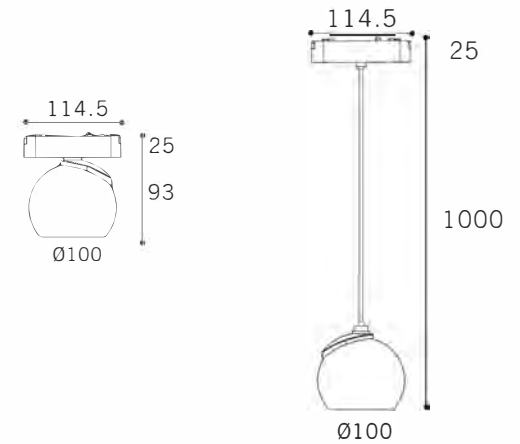

5.5mm
25mm

5.5mm

All Light Magnetic Track Light Accessories

<p>Straight Connector (Size: 18*25*120mm)</p> 	<p>Pass-Through Connector</p>  <p>30 25</p>	<p>Right Angle Connector</p>  <p>55 55 25</p>	<p>Angled Connector</p>  <p>50 50 25</p>	<p>Soft Film Ceiling Aluminum Trough</p>  <p>28.4 45 43.6</p>	<p>Ceiling/Surface-mounted Aluminum Trough</p>  <p>28.4 56.8</p>	<p>Embedded Aluminum Slot</p>  <p>28.4 41 44.8</p>
<p>Live end (Size: 18*25*550mm)</p> 	<p>Tee Connector</p>  <p>85 25 25</p>	<p>Four Way Connector</p>  <p>110 25</p>	<p>Female Connector</p>  <p>55 55 25</p>	<p>Embedded Aluminum Slot</p>  <p>28.2 38 65</p>	<p>Integrated Honeycomb Panel Aluminum Slot</p>  <p>49.5 38 28.4</p>	
<p>Corner Connector (Size: 18*25*180mm)</p> 						

DIMMING: Triac 40-48v Zigbee Smart lighting

Lighting fixture with a diameter of 100 mm and a height of 114.5 mm. The fixture is designed for use in a magnetic track system. The beam angle is 120 degrees and the wattage is 10W. The lumen output is 776 lm. The fixture is available in white and black finishes. The CCT is adjustable from 2700K to 6000K. The fixture is dimmable and compatible with Triac, 40-48v, Zigbee, and Smart lighting.

Dimension(mm)

FINISH: White Black **CCT:** 2700K  6000K

DIMMING: Triac 40-48v Zigbee Smart lighting

	TZ-SL-MBL12W-B	TZ-SL-PBL12W-B
Type	Fixed	Fixed
Wattage	12W	12W
Beam Angle	24°/36°	24°/36°
Lumen (lm)	938	982
Cut-out (mm) 	/	/
Size (DxHmm)	Ø100x118x114.5	Ø100x1025x114.5

Dimension(mm)

	TZ-SL-TB6W	TZ-SL-TB12W
Type	Fixed	Fixed
Wattage	6W	12W
Beam Angle	100°	100°
Lumen (lm)	640	1200
Cut-out (mm) 	/	/
Size (DxHmm)	Φ27.7x302x114.5	Φ27.7x602x114.5
	/	/
	/	/

FINISH: White Black **CCT:** 2700K  6000K