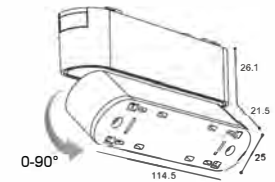

Lumen (lm)

599/258/320

Cut-out (mm)

114.5

Size (DxHxM)

114.5x47.6x25

FINISH: White Black

CCT: 2700K  6000K

DIMMING: Triac 40-48v Zigbee Smart lighting

Dimension(mm)

FINISH: White Black **CCT:** 2700K 6000K

DIMMING: Triac 40-48v Zigbee Smart lighting

TZ-SL-FDB12

Type	Adjustabel 0-90°
Wattage	12W
Beam Angle	120°/24°/36°
Lumen (lm)	683/1123/562
Cut-out (mm) 	
Size (DxHmm)	222x27.5x25