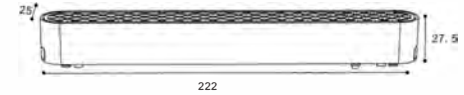

TZ-SL-FLD6W

TZ-SL-FLD12W

Type	Fixed	Fixed
Wattage	6W	12W
Beam Angle	120°	120°
Lumen (lm)	320	683
Cut-out (mm) 	/	/
Size (DxHxmm)	114.5x27.5x25	222x27.5x25

FINISH: White Black **CCT:** 2700K 6000K

DIMMING: Triac 40-48v Zigbee Smart lighting

Dimension(mm)

	TZ-SL-AGR6W	TZ-SL-AGR12W
Type	Fixed	Fixed
Wattage	6W	12W
Beam Angle	60°	36°
Lumen (lm)	258 / 119	562 / 256
Cut-out (mm) 	/	/
Size (DxHmm)	114.5x27.5x25	222x27.5x25

FINISH: White Black **CCT:** 2700K 6000K

DIMMING: Triac 40-48v Zigbee Smart lighting

Dimension(mm)

FINISH: White Black **CCT:** 2700K 6000K

DIMMING: Triac 40-48v Zigbee Smart lighting

	TZ-SL-GLR6W	TZ-SL-GLR12W
Type	Fixed	Fixed
Wattage	6W	12W
Beam Angle	36°	36°
Lumen (lm)	599	1123
Cut-out (mm) 	/	/
Size (DxHmm)	114.5x27.5x25	222x27.5x25