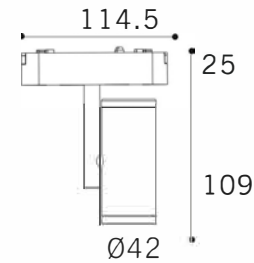

Dimension(mm)

	TZ-SL-SLC8W	TZ-SL-SL8W*2-B
Type	Fixed	Fixed
Wattage	8W	8W*2
Beam Angle	15°/24°/36°/60°	15°/24°/36°/60°
Lumen (lm)	618	1305
Cut-out (mm) 	/	/
Size (DxHmm)	Φ42x134x114.5	Φ42x243x114.5

FINISH: White Black **CCT:** 2700K  6000K

DIMMING: Triac 40-48v Zigbee Smart lighting

Dimension(mm)

FINISH: White Black **CCT:**

DIMMING: Triac 40-48v Zigbee Smart lighting

	TZ-SL-PL7W	TZ-SL-PL9W	TZ-SL-PL15W
Type	Adjustabel 0-90°	Adjustabel 0-90°	Adjustabel 0-90°
Wattage	7W	9W	15W
Beam Angle	15°/24°/36°/60°	20°/40°/60°	15°/24°/36°/60°
Lumen (lm)	720	833	1503
Cut-out (mm) 	/	/	/
Size (DxHmm)	φ32x1000x114.5	φ50x1000x114.5	φ45x1000x114.5

Dimension(mm)

	TZ-SL-MBL10W-A	TZ-SL-PBL10W-A
Type	Fixed	Fixed
Wattage	10W	10W
Beam Angle	120°	120°
Lumen (lm)	776	724
Cut-out (mm) 	/	/
Size (DxHmm)	Ø100x122x114.5	Ø100x1000x114.5

FINISH: White Black **CCT:** 2700K  6000K

Dimension(mm)

	TZ-SL-RMB06	TZ-SLRMB06*2	TZ-SL-RMB12
Type	Module	Module	Module
Wattage	/	/	/
Beam Angle	36°/60°/120°	36°/60°/120°	36°/60°/120°
Lumen (lm)	/	/	/
Cut-out (mm) 	/	/	/
Size (DxHxmm)	135x41x58.5	255x41x58.5	243x41x58.5
N.W/PC (kgs)	/	/	/
Q'ty/CTN (pcs)	/	/	/