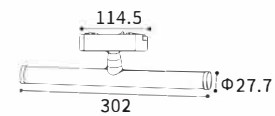

FINISH: ☐ White ☒ Black **CCT:** 2700K 6000K

DIMMING: ☒ Triac ☒ 40-48v ☒ Zigbee ☒ Smart lighting

Dimension(mm)