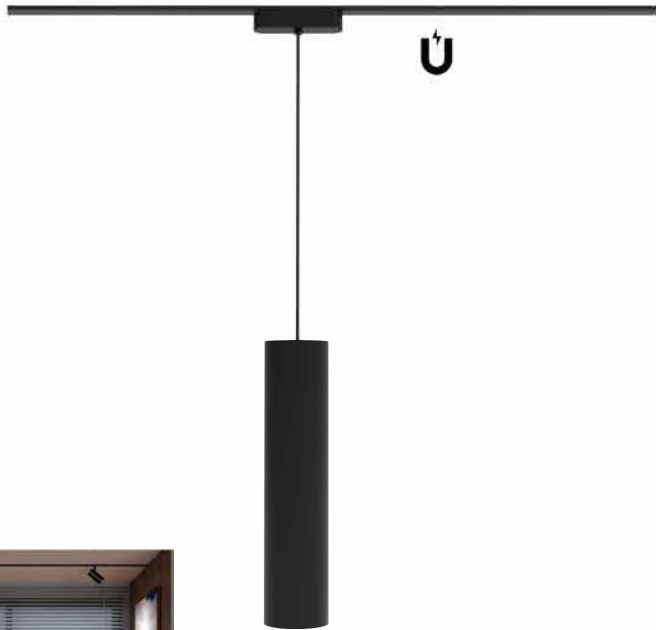

Dimension(mm)

	TZ-SL-SLC8W	TZ-SL-SL8W*2-B
Type	Fixed	Fixed
Wattage	8W	8W*2
Beam Angle	15°/24°/36°/60°	15°/24°/36°/60°
Lumen (lm)	618	1305
Cut-out (mm) 	/	/
Size (DxHmm)	Φ42x134x114.5	Φ42x243x114.5

FINISH: White Black **CCT:** 2700K  6000K

DIMMING: Triac 40-48v Zigbee Smart lighting

Dimension(mm)

FINISH: White Black **CCT:**

DIMMING: Triac 40-48v Zigbee Smart lighting

	TZ-SL-PL7W	TZ-SL-PL9W	TZ-SL-PL15W
Type	Adjustabel 0-90°	Adjustabel 0-90°	Adjustabel 0-90°
Wattage	7W	9W	15W
Beam Angle	15°/24°/36°/60°	20°/40°/60°	15°/24°/36°/60°
Lumen (lm)	720	833	1503
Cut-out (mm) 	/	/	/
Size (DxHmm)	φ32x1000x114.5	φ50x1000x114.5	φ45x1000x114.5