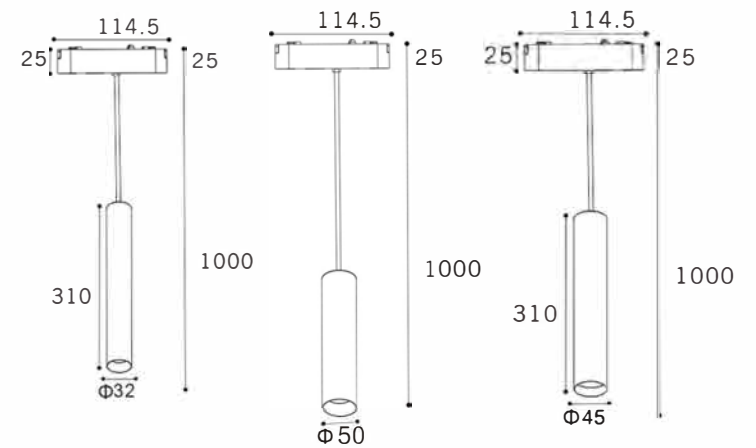

5.5mm
25mm

5.5mm

All Light Magnetic Track Light Accessories

<p>Straight Connector (Size: 18*25*120mm)</p> 	<p>Pass-Through Connector</p>  <p>30 25</p>	<p>Right Angle Connector</p>  <p>55 55 25</p>	<p>Angled Connector</p>  <p>50 50 25</p>	<p>Soft Film Ceiling Aluminum Trough</p>  <p>28.4 45 43.6</p>	<p>Ceiling/Surface-mounted Aluminum Trough</p>  <p>28.4 56.8</p>	<p>Embedded Aluminum Slot</p>  <p>28.4 41 44.8</p>
<p>Live end (Size: 18*25*550mm)</p> 	<p>Tee Connector</p>  <p>85 25 25</p>	<p>Four Way Connector</p>  <p>110 25</p>	<p>Female Connector</p>  <p>55 55 25</p>	<p>Embedded Aluminum Slot</p>  <p>28.2 38 65</p>	<p>Integrated Honeycomb Panel Aluminum Slot</p>  <p>49.5 38 28.4</p>	
<p>Corner Connector (Size: 18*25*180mm)</p> 						

Dimension(mm)

	TZ-SL-SLC8W	TZ-SL-SL8W*2-B
Type	Fixed	Fixed
Wattage	8W	8W*2
Beam Angle	15°/24°/36°/60°	15°/24°/36°/60°
Lumen (lm)	618	1305
Cut-out (mm) 	/	/
Size (DxHmm)	Φ42x134x114.5	Φ42x243x114.5

FINISH: White Black **CCT:** 2700K  6000K

DIMMING: Triac 40-48v Zigbee Smart lighting

Dimension(mm)

FINISH: White Black **CCT:**

DIMMING: Triac 40-48v Zigbee Smart lighting

	TZ-SL-PL7W	TZ-SL-PL9W	TZ-SL-PL15W
Type	Adjustabel 0-90°	Adjustabel 0-90°	Adjustabel 0-90°
Wattage	7W	9W	15W
Beam Angle	15°/24°/36°/60°	20°/40°/60°	15°/24°/36°/60°
Lumen (lm)	720	833	1503
Cut-out (mm) 	/	/	/
Size (DxHmm)	φ32x1000x114.5	φ50x1000x114.5	φ45x1000x114.5

Dimension(mm)

	TZ-SL-MBL10W-A	TZ-SL-PBL10W-A
Type	Fixed	Fixed
Wattage	10W	10W
Beam Angle	120°	120°
Lumen (lm)	776	724
Cut-out (mm) 	/	/
Size (DxHmm)	Ø100x122x114.5	Ø100x1000x114.5

FINISH: White Black **CCT:** 2700K  6000K