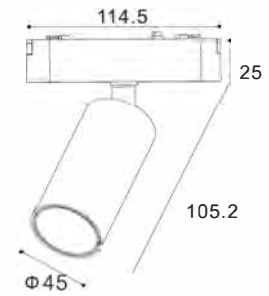

5.5mm
25mm

5.5mm

All Light Magnetic Track Light Accessories

<p>Straight Connector (Size: 18*25*120mm)</p> 	<p>Pass-Through Connector</p>  <p>30 25</p>	<p>Right Angle Connector</p>  <p>55 55 25</p>	<p>Angled Connector</p>  <p>50 50 25</p>	<p>Soft Film Ceiling Aluminum Trough</p>  <p>28.4 45 43.6</p>	<p>Ceiling/Surface-mounted Aluminum Trough</p>  <p>28.4 56.8</p>	<p>Embedded Aluminum Slot</p>  <p>28.4 41 44.8</p>
<p>Live end (Size: 18*25*550mm)</p> 	<p>Tee Connector</p>  <p>85 25 25</p>	<p>Four Way Connector</p>  <p>110 25</p>	<p>Female Connector</p>  <p>55 55 25</p>	<p>Embedded Aluminum Slot</p>  <p>28.2 38 65</p>	<p>Integrated Honeycomb Panel Aluminum Slot</p>  <p>49.5 38 28.4</p>	
<p>Corner Connector (Size: 18*25*180mm)</p> 						

Lumen (lm)

599/258/320

Cut-out (mm)

114.5

Size (DxHxM)

114.5x47.6x25

FINISH: White Black

CCT: 2700K  6000K

Dimension(mm)

TZ-SL-TRK12W

Type	Adjustabel 0-90°
Wattage	12W
Beam Angle	15°/24°/36°/60°
Lumen (lm)	1075
Cut-out (mm)	U
Size (DxHmm)	φ45x130.2x114.5

FINISH: White Black **CCT:** 2700K  6000K

DIMMING: Triac 40-48v Zigbee Smart lighting

Dimension(mm)

TZ-SL-TRK15W

Type	Adjustabel 0-90°
Wattage	15W
Beam Angle	15°/24°/36°/60°
Lumen (lm)	1153
Cut-out (mm) 	
Size (DxHmm)	φ45x170.2x114.5

FINISH: White Black **CCT:**  2700K 6000K

DIMMING: Triac 40-48v Zigbee Smart lighting