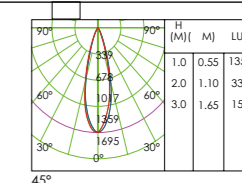

Model	Power	Colour	Lumen	CRI(>)	CCT
TZ-SL002WH/WW	9W	White	800lm	>80	3000K
TZ-SL002WH/DL	9W	White	900lm	>80	5000K
TZ-SL002BK/WW	9W	Black	800lm	>80	3000K
TZ-SL002BK/DL	9W	Black	900lm	>80	5000K
TZ-SL002SN/WW	9W	Satin Nickel	800lm	>80	3000K
TZ-SL002SN/DL	9W	Satin Nickel	900lm	>80	5000K

Product Features:

- 9W LED surface mounted downlight, architecturally designed, made from pure aluminium.
- American CREE bulb.
- High lumen output CRI>80.
- Suitable for homes, shops, hallways, etc.