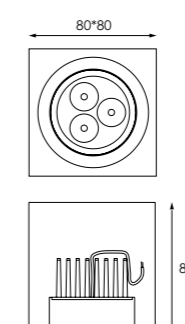

Model	Power	Colour	Lumen	CRI(>)	CCT
TZ-SL003WH/WW	10W	White	900lm	>90	3000K
TZ-SL003WH/DK	10W	White	1000lm	>90	5000K
TZ-SL003BK/WW	10W	Black	900lm	>90	3000K
TZ-SL003BK/DL	10W	Black	1000lm	>90	5000K

Product Features:

- 10W low profile LED surface mounted downlight, architecturally designed, made from pure aluminium.
- American Luminus COB chip.
- Excellent performance CRI>90.
- Suitable for homes, shops, hallways, etc.