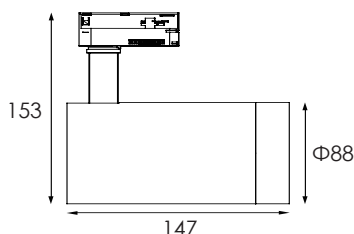

Model	Power	Colour	Lumen	CRI(>)	CCT
TZ-TR012/WH/TRI	30W	White	100lm/W	>80	3000K,4000K,5000K
TZ-TR012/BK/TRI	30W	Black	100lm/W	>80	3000K,4000K,5000K

Product Features:

- Professionally designed 20W and 30W LED track light.
- Single Circuit (3 wire) and 3 Circuit (4 wire) available.
- The reflectivity of the entire light is greater than 80%.
- The unique design of the heat sink for improved heat dissipation results in an increased lifespan.
- High lumen performance and Tri-Colour.
- Suitable for shops, hotels, shopping malls, galleries, etc.