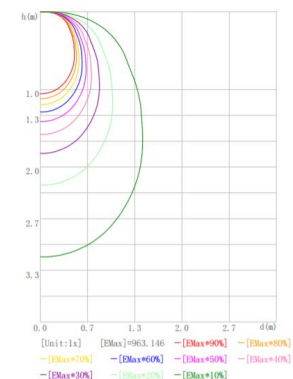

Model	Power	Colour	Lumen	CRI(>)	CCT
TZ-WB218/LED/PS	2*18W	White	3500lm	>80	3000K
TZ-WB218/LED/PS	2*18W	White	3600lm	>80	5000K

	[50%MaxAng.]	[10%MaxAng.]	Unit:cd
C180.0_360.0 :	108.2	247.6	
C0.0_180.0 :	108.2	247.6	
C90.0_270.0 :	87.9	153.1	