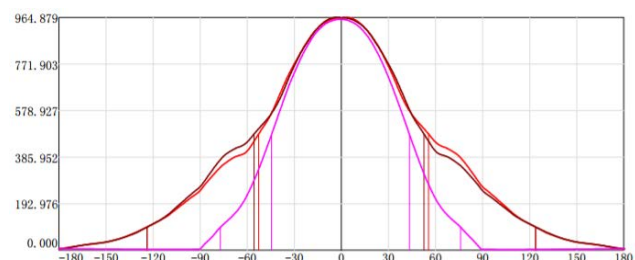

Model	Power	Colour	Lumen	CRI(>)	CCT
TZ-WB218/LED/PS	2*18W	White	3500lm	>80	3000K
TZ-WB218/LED/PS	2*18W	White	3600lm	>80	5000K

	[50%MaxAng.]	[10%MaxAng.]	Unit:cd
C180.0_360.0 :	108.2	247.6	
C0.0_180.0 :	108.2	247.6	
C90.0_270.0 :	87.9	153.1	