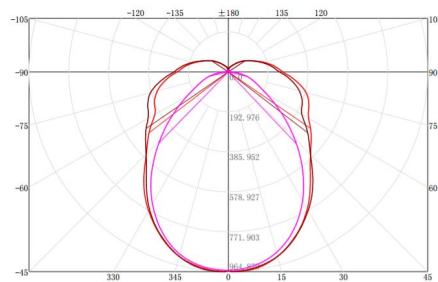

Model	Power	Colour	Lumen	CRI(>)	CCT
TZ-WB218/LED/PS	2*18W	White	3500lm	>80	3000K
TZ-WB218/LED/PS	2*18W	White	3600lm	>80	5000K

	[50%MaxAng.]	[10%MaxAng.]	Unit:cd
C180.0_360.0 :	108.2	247.6	
C0.0_180.0 :	108.2	247.6	
C90.0_270.0 :	87.9	153.1	