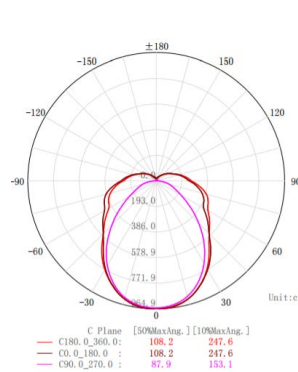

Model	Power	Colour	Lumen	CRI(>)	CCT
TZ-WB218/LED/PS	2*18W	White	3500lm	>80	3000K
TZ-WB218/LED/PS	2*18W	White	3600lm	>80	5000K

	[50%MaxAng.]	[10%MaxAng.]	Unit:cd
C180.0_360.0 :	108.2	247.6	
C0.0_180.0 :	108.2	247.6	
C90.0_270.0 :	87.9	153.1	