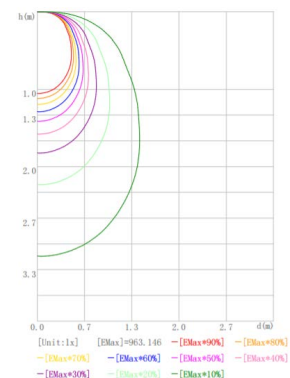

Emergency

Product Features:

- Includes 2x18W high performance LED tubes
- Compliant to AS2293.3
- 120 minutes emergency discharge.
- Red LED charge status indicator with intelligent charging
- Extra large terminal block for easy installation
- Surface mounted
- Maintained

Model	Power	Colour	Lumen	CRI(>)	CCT
TZ-WB218/LED/PS/EM	2*18W	White	3500lm	>80	3000K
TZ-WB218/LED/PS/EM	2*18W	White	3600lm	>80	5000K

	[50%MaxAng.]	[10%MaxAng.]	Unit:cd
C180_0_360_0 :	108.2	247.6	
C0_0_180_0 :	108.2	247.6	
C90_0_270_0 :	87.9	153.1	