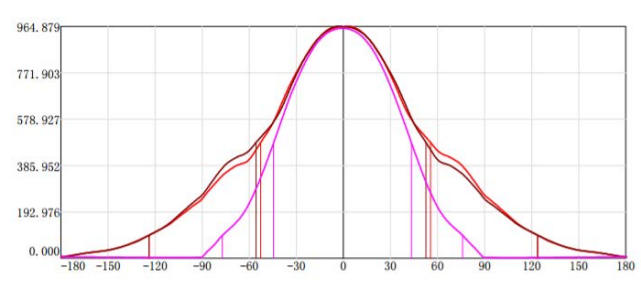

Emergency

Product Features:

- Includes 2x18W high performance LED tubes
- Compliant to AS2293.3
- 120 minutes emergency discharge.
- Red LED charge status indicator with intelligent charging
- Extra large terminal block for easy installation
- Surface mounted
- Maintained

Model	Power	Colour	Lumen	CRI(>)	CCT
TZ-WB218/LED/PS/EM	2*18W	White	3500lm	>80	3000K
TZ-WB218/LED/PS/EM	2*18W	White	3600lm	>80	5000K

	[50%MaxAng.]	[10%MaxAng.]	Unit:cd
C180_0_360_0 :	108.2	247.6	
C0_0_180_0 :	108.2	247.6	
C90_0_270_0 :	87.9	153.1	