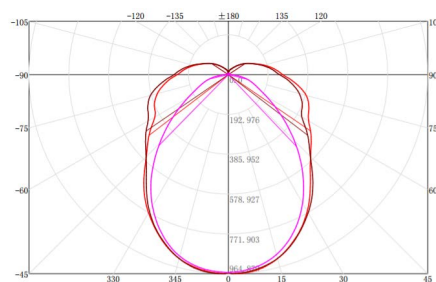

Model	Power	Colour	Lumen	CRI(>)	CCT
TZ-WB218/LED/PS/EM	2*18W	White	3500lm	>80	3000K
TZ-WB218/LED/PS/EM	2*18W	White	3600lm	>80	5000K

	[50%MaxAng.]	[10%MaxAng.]	Unit:cd
C180_0_360_0 :	108.2	247.6	
C0_0_180_0 :	108.2	247.6	
C90_0_270_0 :	87.9	153.1	