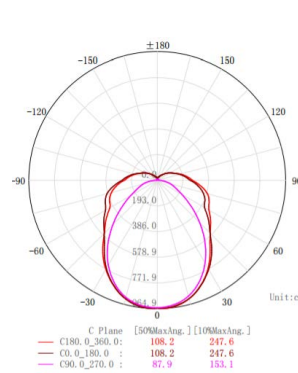

Emergency

Product Features:

- Includes 2x18W high performance LED tubes
- Compliant to AS2293.3
- 120 minutes emergency discharge.
- Red LED charge status indicator with intelligent charging
- Extra large terminal block for easy installation
- Surface mounted
- Maintained

Model	Power	Colour	Lumen	CRI(>)	CCT
TZ-WB218/LED/PS/EM	2*18W	White	3500lm	>80	3000K
TZ-WB218/LED/PS/EM	2*18W	White	3600lm	>80	5000K

	[50%MaxAng.]	[10%MaxAng.]	Unit:cd
C180_0_360_0 :	108.2	247.6	
C0_0_180_0 :	108.2	247.6	
C90_0_270_0 :	87.9	153.1	