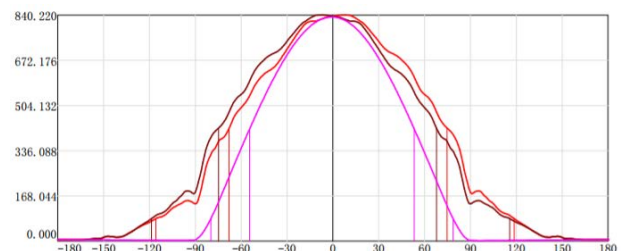

Product Features:

- 2x18W LED wire guard Batten.
- Powder coated white prismatic diffuser, with 2x18w high performance LED tube.
- Extra large terminal block for easy installation.
- Suitable for garages, shops, offices, etc.

Model	Power	Colour	Lumen	CRI(>)	CCT
TZ-WB218/LED/WG	2*18W	White	3500lm	>80	3000K
TZ-WB218/LED/WG	2*18W	White	3600lm	>80	5000K

	[50%MaxAng.]	[10%MaxAng.]	Unit:cd
C180_0_360.0 :	142.6	234.3	
C0_0_180.0 :	142.6	234.3	
C90_0_270.0 :	107.7	158.5	