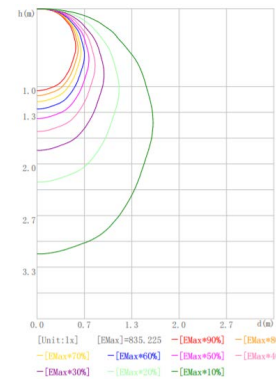

Emergency

Product Features:

- Includes 2x18W high performance LED tubes
- Compliant to AS2293.3
- 120 minutes emergency discharge.
- Red LED charge status indicator with intelligent charging
- Extra large terminal block for easy installation
- Surface mounted
- Maintained

Model	Power	Colour	Lumen	CRI(>)	CCT
TZ-WB218/LED/WG/EM	2*18W	White	3500lm	>80	3000K
TZ-WB218/LED/WG/EM	2*18W	White	3600lm	>80	5000K

—	C180_0_360_0 :	[50%MaxAng.]	142.6	[10%MaxAng.]	234.3	Unit:cd
—	C0_0_180_0 :	[50%MaxAng.]	142.6	[10%MaxAng.]	234.3	
—	C90_0_270_0 :	[50%MaxAng.]	107.7	[10%MaxAng.]	158.5	