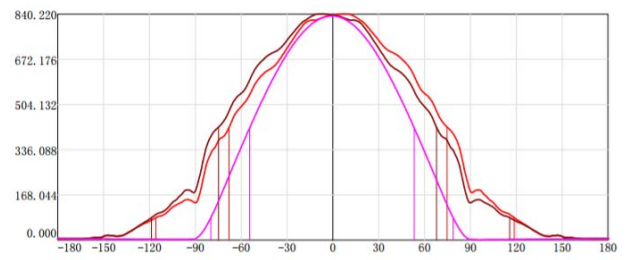

Emergency

Product Features:

- Includes 2x18W high performance LED tubes
- Compliant to AS2293.3
- 120 minutes emergency discharge.
- Red LED charge status indicator with intelligent charging
- Extra large terminal block for easy installation
- Surface mounted
- Maintained

Model	Power	Colour	Lumen	CRI(>)	CCT
TZ-WB218/LED/WG/EM	2*18W	White	3500lm	>80	3000K
TZ-WB218/LED/WG/EM	2*18W	White	3600lm	>80	5000K

—	C180_0_360_0 :	[50%MaxAng.]	142.6	[10%MaxAng.]	234.3	Unit:cd
—	C0_0_180_0 :	[50%MaxAng.]	142.6	[10%MaxAng.]	234.3	
—	C90_0_270_0 :	[50%MaxAng.]	107.7	[10%MaxAng.]	158.5	