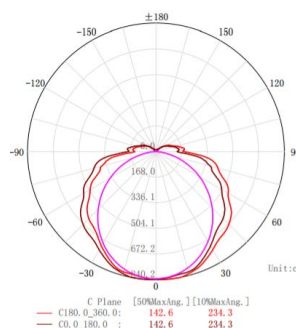

Emergency

Product Features:

- Includes 2x18W high performance LED tubes
- Compliant to AS2293.3
- 120 minutes emergency discharge.
- Red LED charge status indicator with intelligent charging
- Extra large terminal block for easy installation
- Surface mounted
- Maintained

Model	Power	Colour	Lumen	CRI(>)	CCT
TZ-WB218/LED/WG/EM	2*18W	White	3500lm	>80	3000K
TZ-WB218/LED/WG/EM	2*18W	White	3600lm	>80	5000K

—	C180_0_360_0 :	[50%MaxAng.]	142.6	[10%MaxAng.]	234.3	Unit:cd
—	C0_0_180_0 :	[50%MaxAng.]	142.6	[10%MaxAng.]	234.3	
—	C90_0_270_0 :	[50%MaxAng.]	107.7	[10%MaxAng.]	158.5	